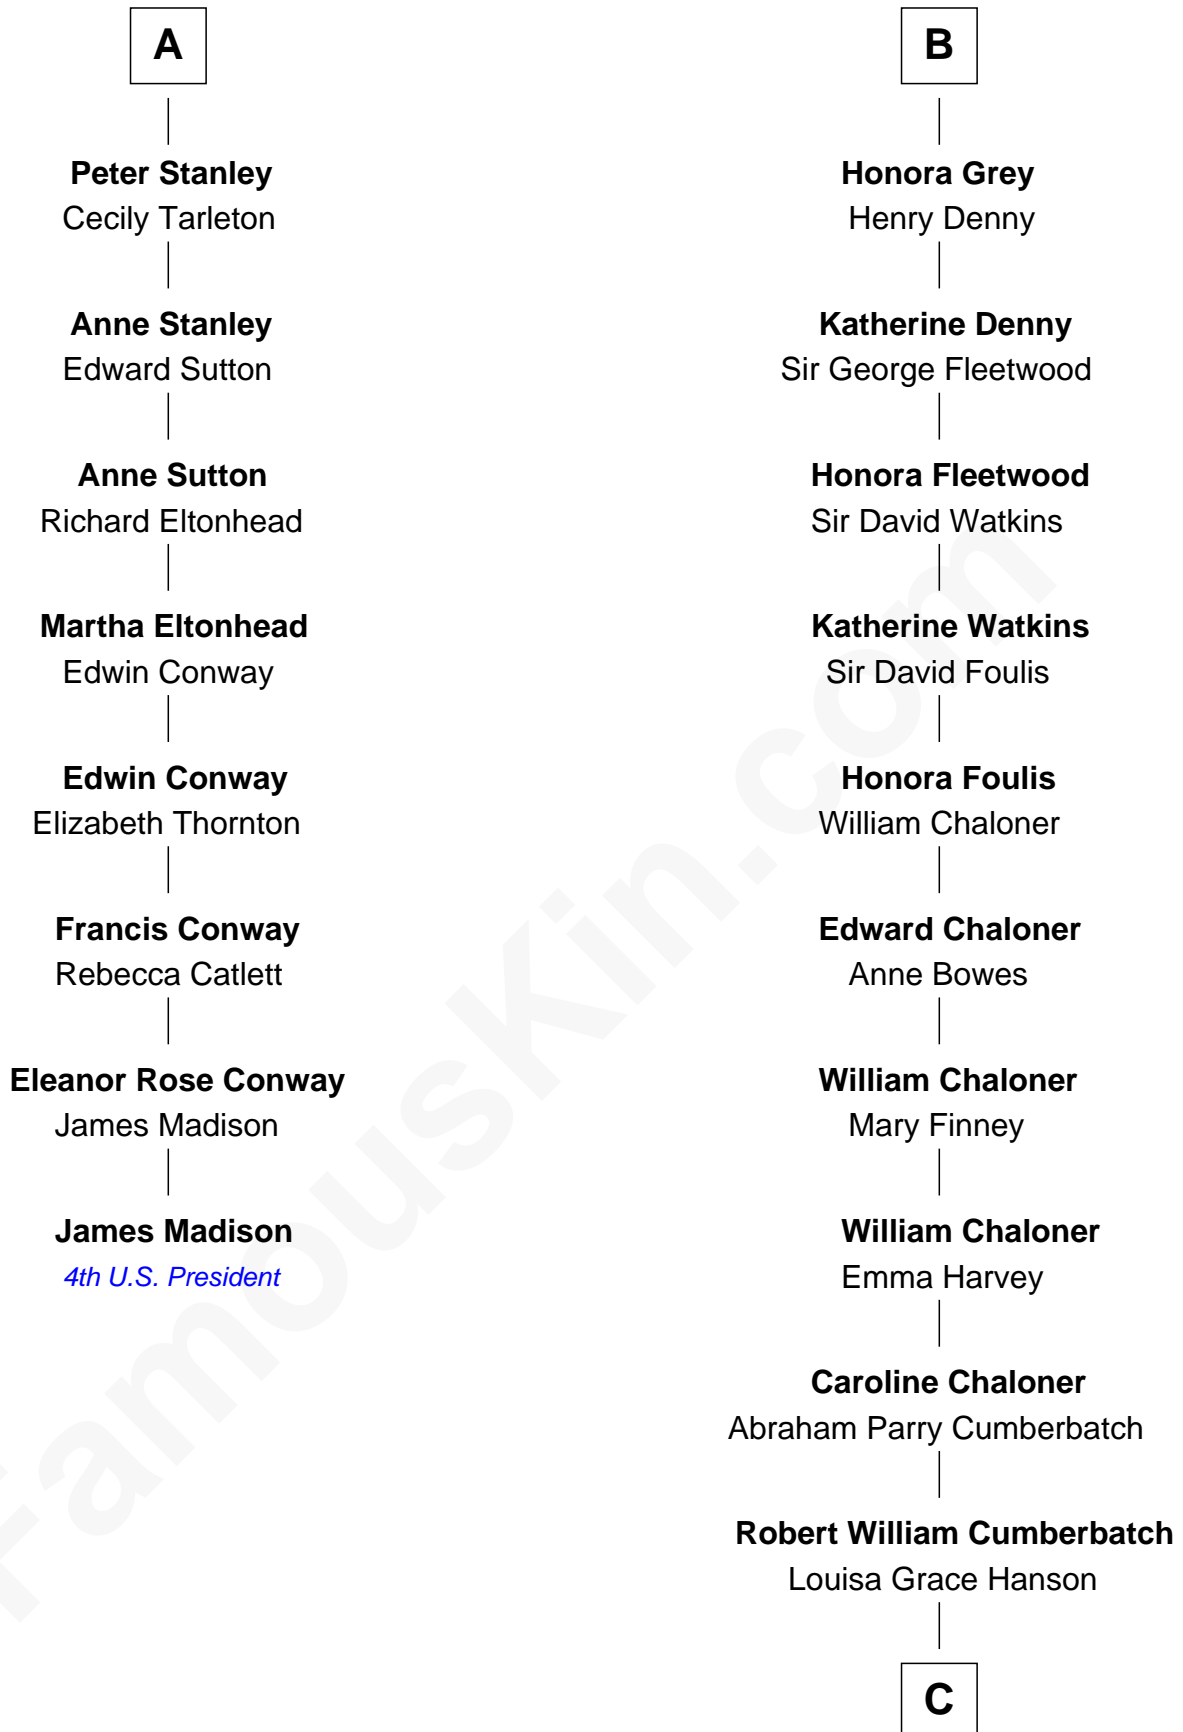

FamousKin.com Relationship Chart of

James Madison

4th U.S. President

14th cousin 6 times removed of

Benedict Cumberbatch

Movie, Television and Stage Actor

Sir Robert de Holland

Maude la Zouche

Maude de Holland
Sir Thomas de Swinnerton

Sir Robert de Swinnerton
Elizabeth de Beke

Maud de Swinnerton
Sir John Savage

Mary Savage
William Stanley

William Stanley
Alice Hoghton

Sir William Stanley
Agnes Grosvenor

Sir William Stanley
Anne Harington

A

Thomas Holand
Joan Plantagenet

Sir Thomas de Holand
Alice Fitzalan

Margaret de Holand
Sir John Beaufort

Edmund Beaufort
Eleanor Beauchamp

Henry Beaufort
Joan Hill

Charles Somerset
Elizabeth West

Mary Somerset
Sir William Grey

B

C

Henry Alfred Cumberbatch

Hélène Gertrude Rees

Henry Carlton Cumberbatch

Pauline Ellen Laing Congdon

Timothy Carlton Congdon Cumberbatch