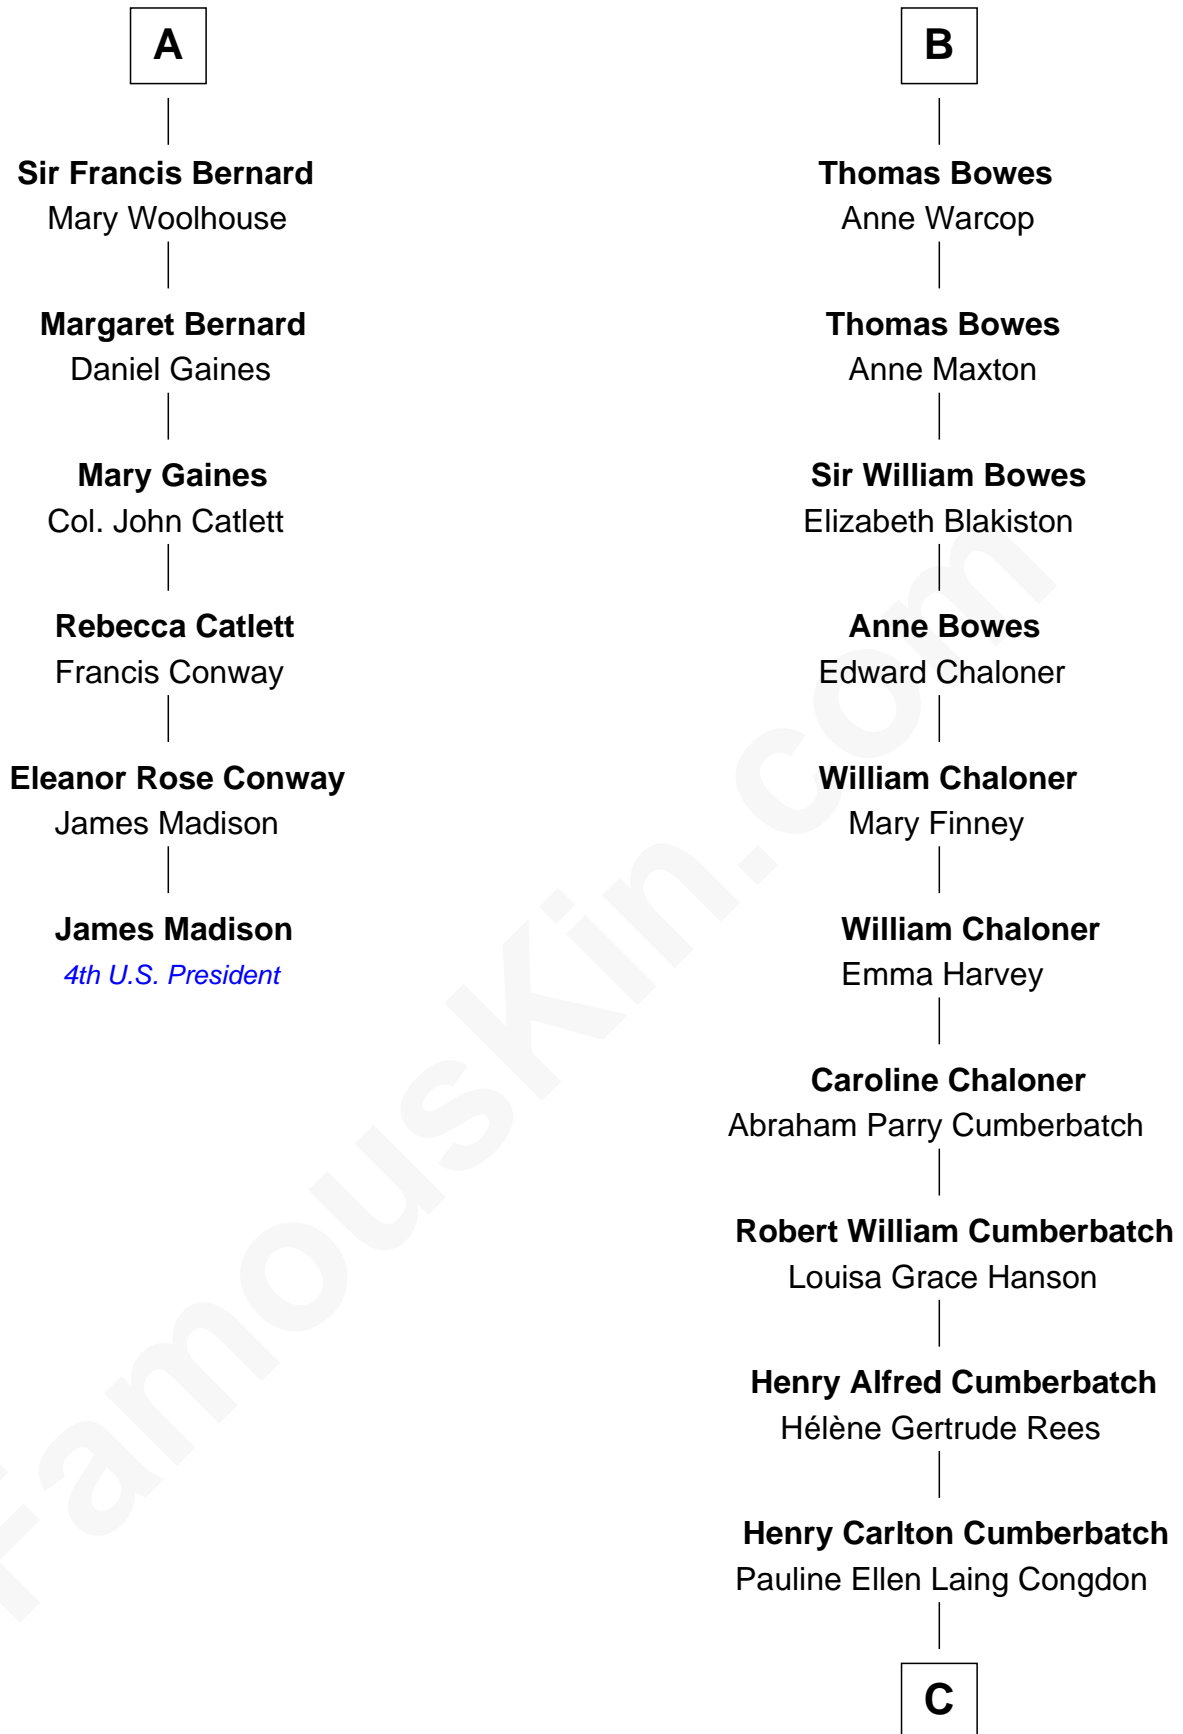

# FamousKin.com Relationship Chart of

**James Madison**

*4th U.S. President*

12th cousin 6 times removed of

**Benedict Cumberbatch**

*Movie, Television and Stage Actor*

**John de Welles**

Maud de Roos

**Margery de Welles**

Stephen le Scrope

**John le Scrope**

Elizabeth Chaworth

**Elizabeth le Scrope**

Sir Henry le Scrope

**Margaret Scrope**

John Bernard

James Butler

**James Butler**

Joan Beauchamp

**Elizabeth Butler**

John Talbot

**Sir Gilbert Talbot**

Audrey Cotton

**Sir John Talbot**

Margaret Troutbeck

**Sir John Talbot**

Frances Giffard

**Jane Talbot**

Sir George Bowes

**B**

C

Timothy Carlton Congdon Cumberbatch