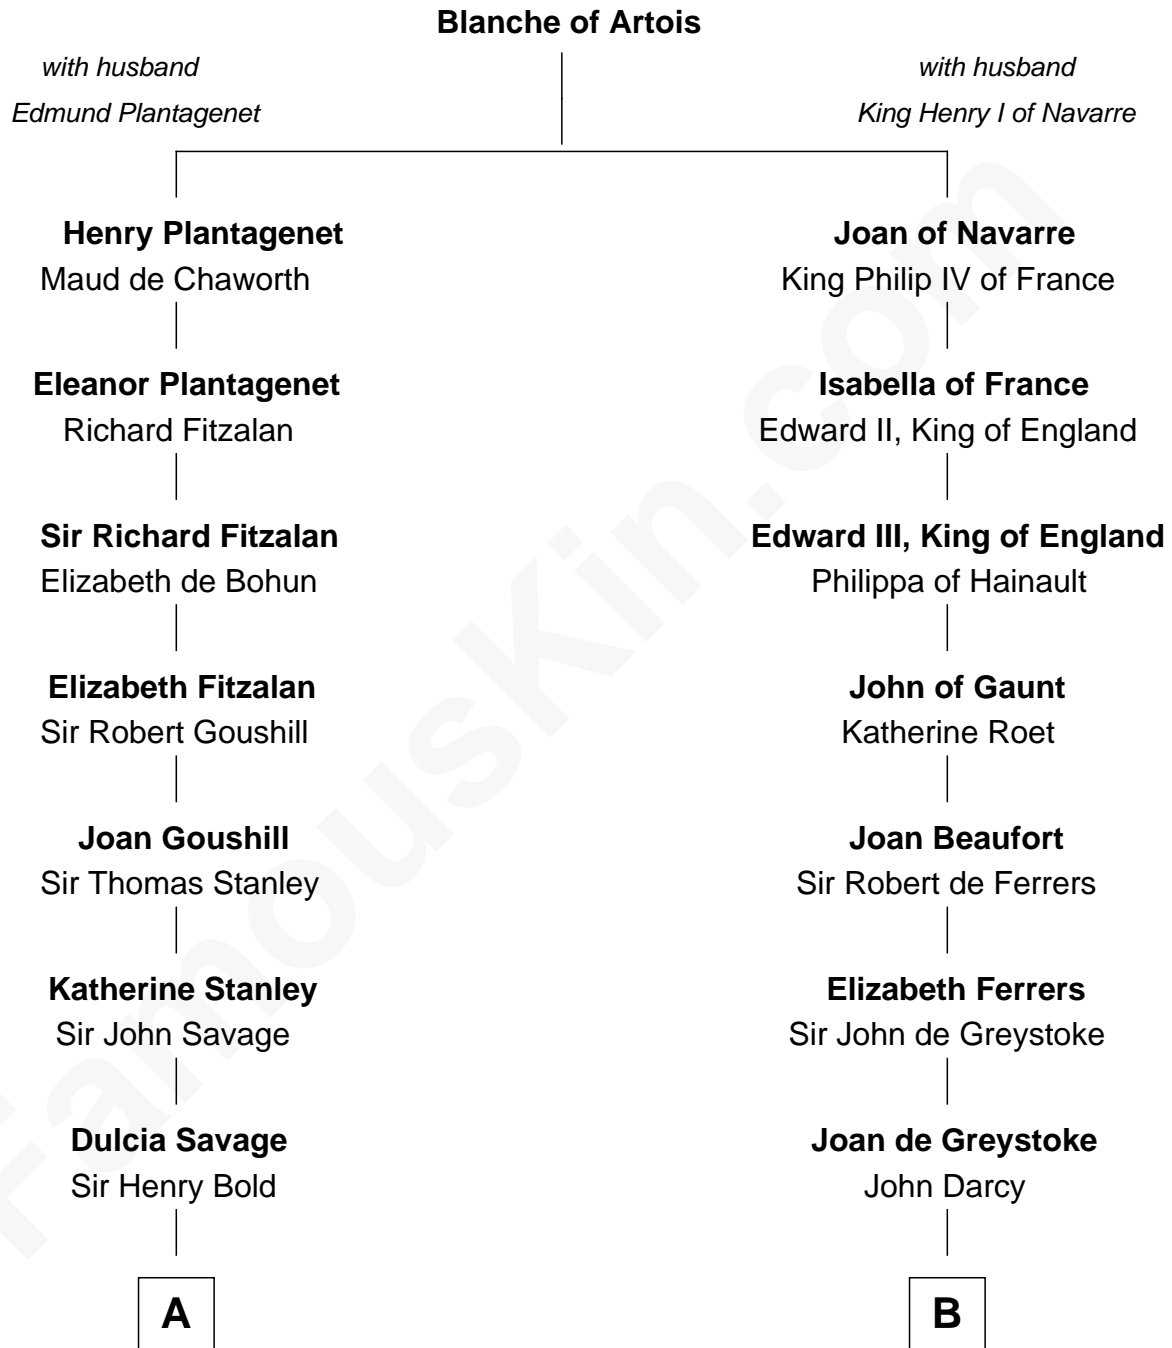

FamousKin.com Relationship Chart of

James Madison

4th U.S. President

15th cousin 5 times removed of

Sir Arthur Conan Doyle

Author, "Sherlock Holmes"

C

William Pack
Catherine Scott