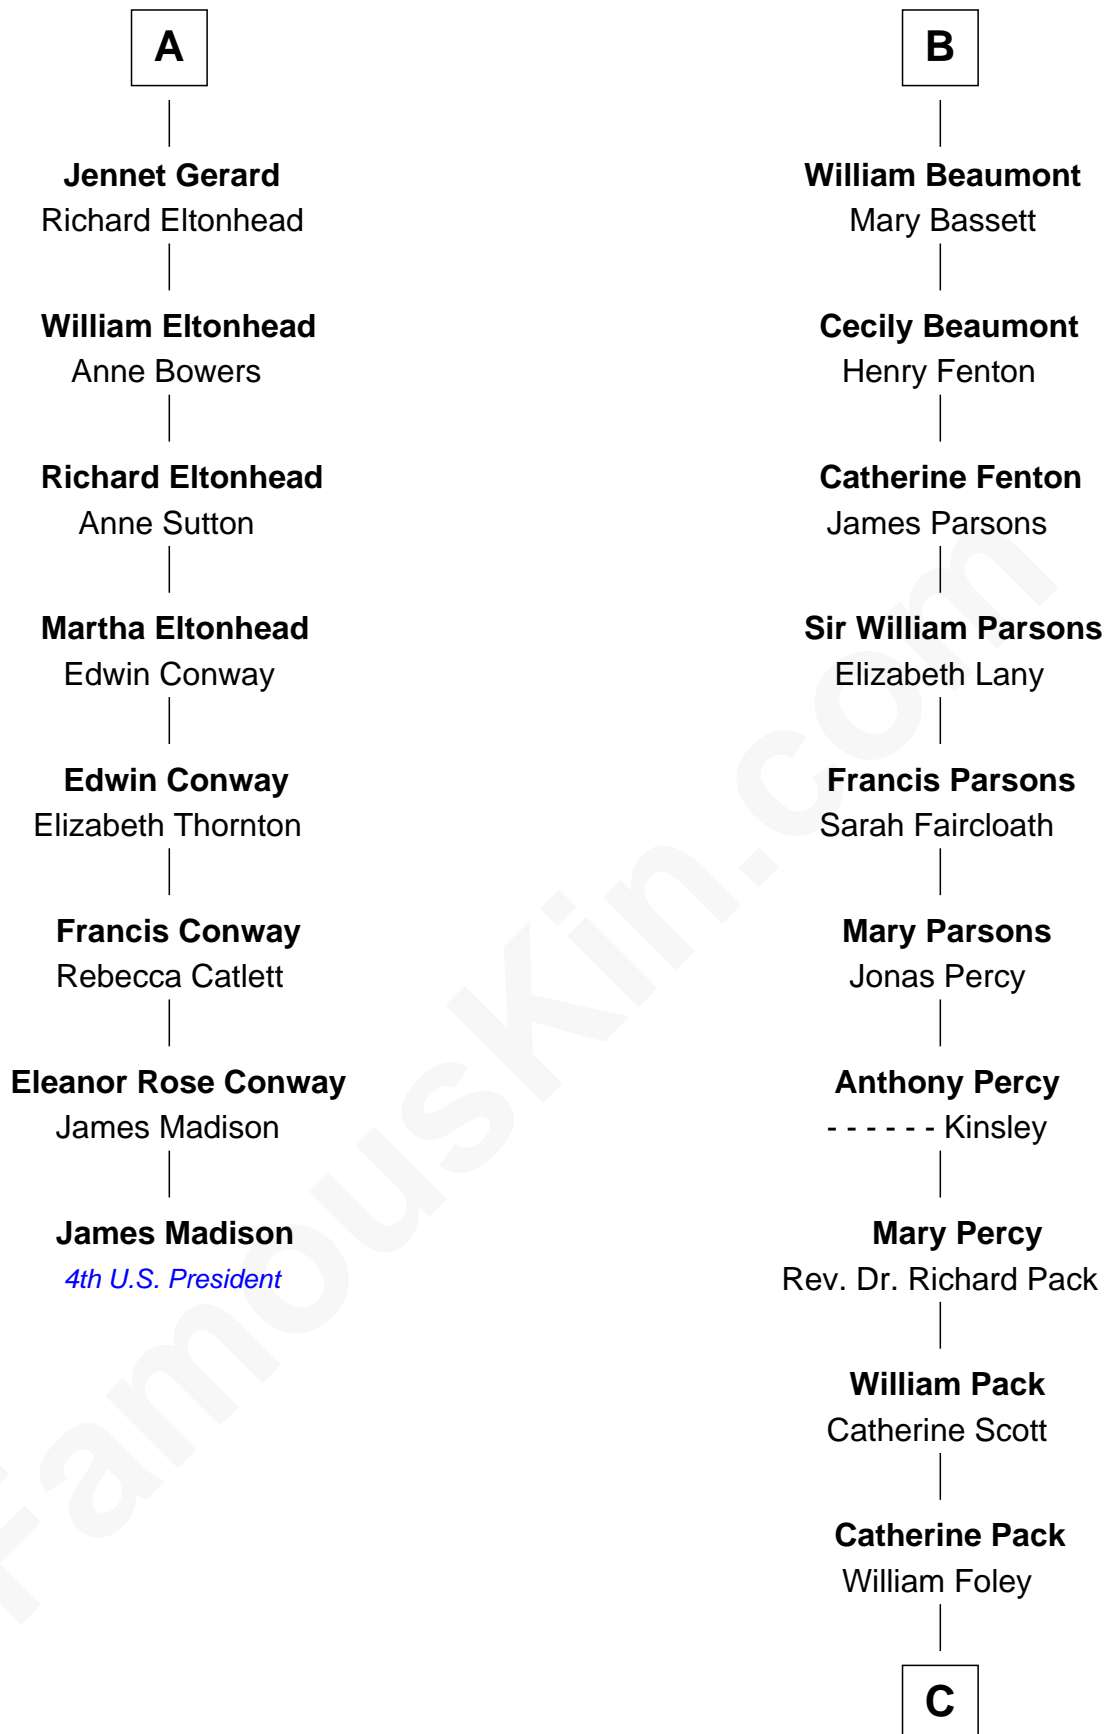

# FamousKin.com Relationship Chart of

**James Madison**

*4th U.S. President*

14th cousin 4 times removed of

**Sir Arthur Conan Doyle**

*Author, "Sherlock Holmes"*

**Humphrey de Bohun**

Elizabeth Plantagenet

**Sir William de Bohun**  
Elizabeth de Badlesmere

**Elizabeth de Bohun**  
Sir Richard Fitzalan

**Elizabeth Fitzalan**  
Sir Robert Goushill

**Joan Goushill**  
Sir Thomas Stanley

**Katherine Stanley**  
Sir John Savage

**Dulcia Savage**  
Sir Henry Bold

**Maud Bold**  
Thomas Gerard

**A**

**Eleanor de Bohun**  
Sir James le Boteler

**Pernel le Boteler**  
Sir Gilbert Talbot

**Elizabeth Talbot**  
Sir Henry de Grey

**Margaret de Grey**  
Sir John Darcy

**John Darcy**  
Joan de Greystoke

**Joan Darcy**  
John Beaumont

**George Beaumont**  
Joan Pauncefoot

**B**

**C**

|  
**Mary Josephine Elizabeth Foley**

Charles Altamont Doyle

|  
**Sir Arthur Conan Doyle**