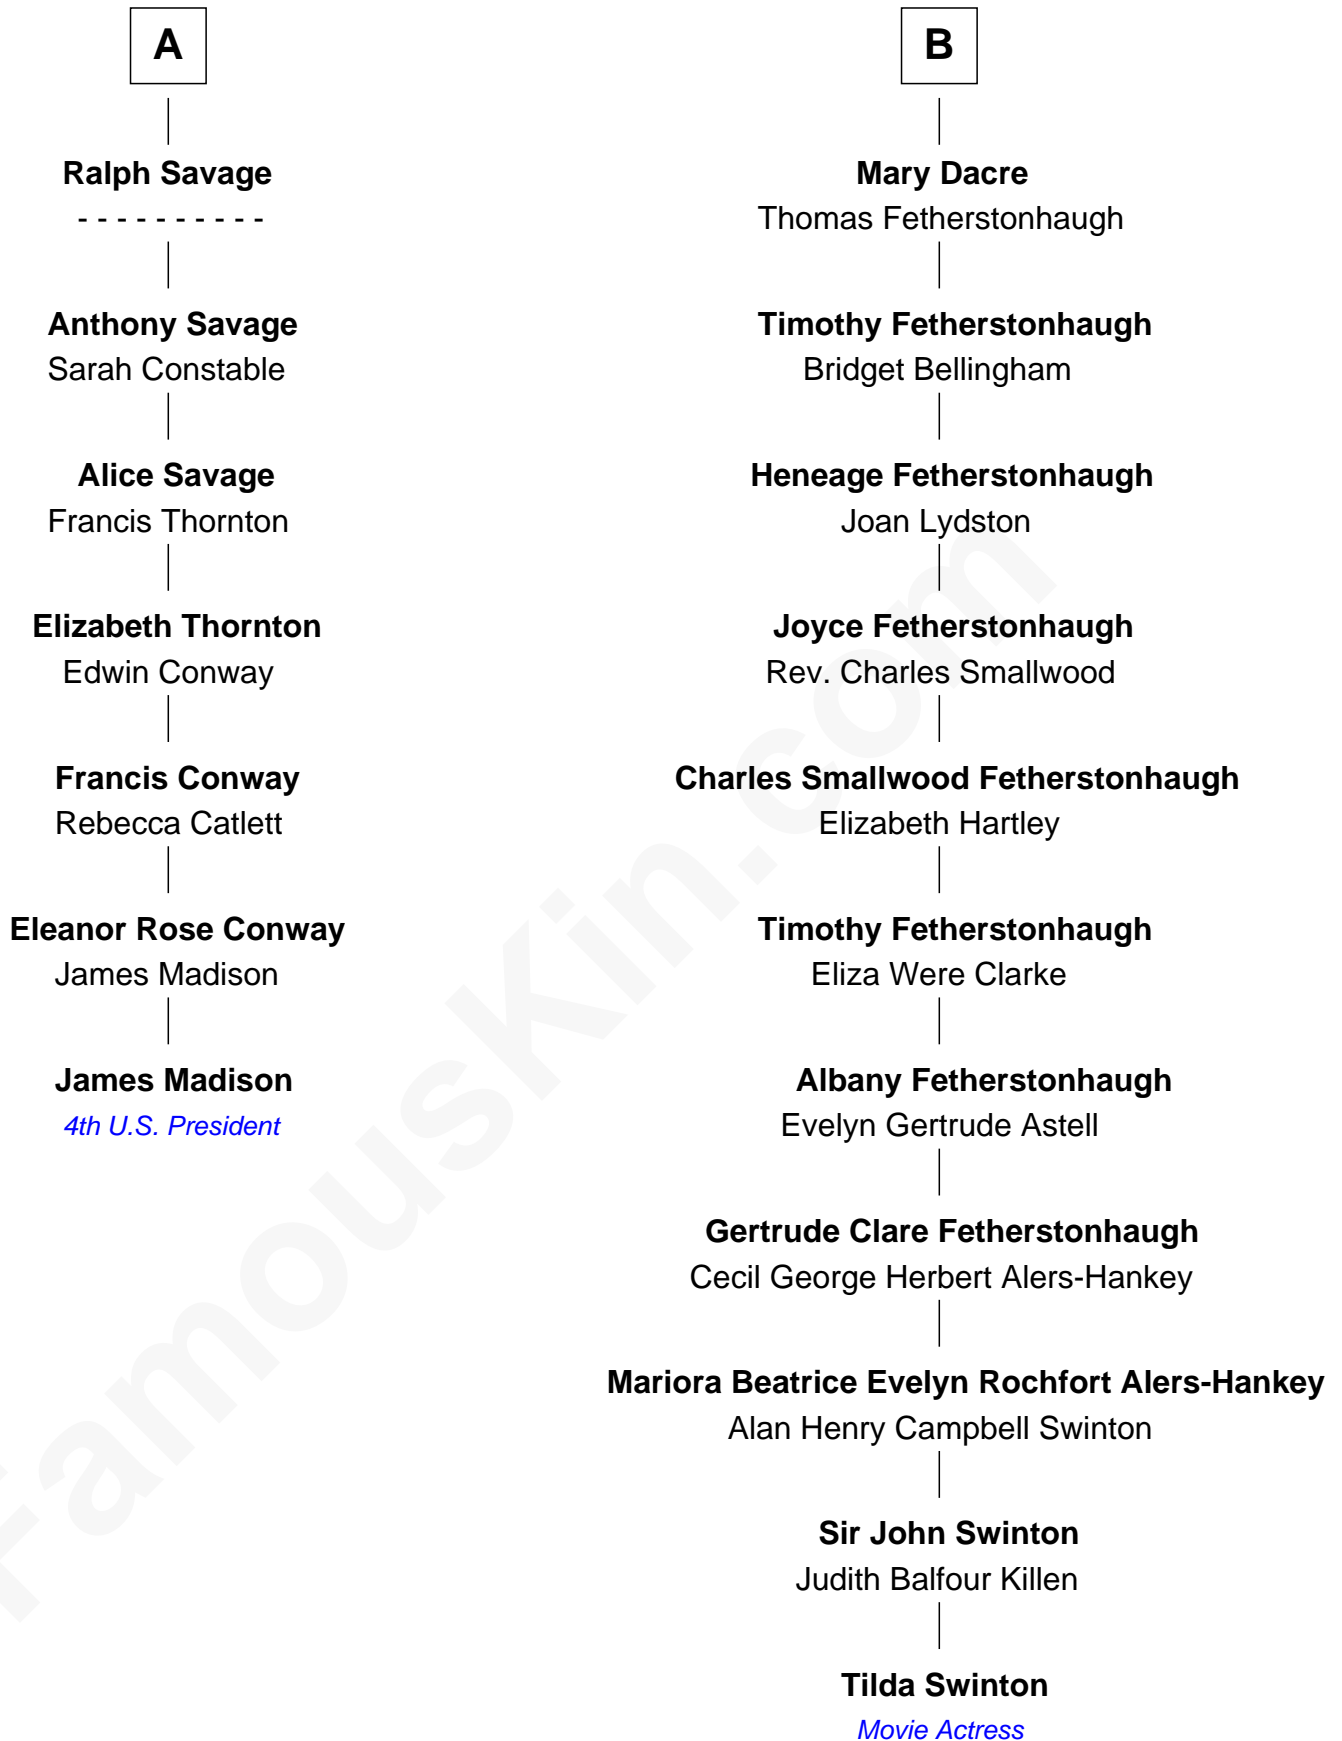

FamousKin.com Relationship Chart of

James Madison

4th U.S. President

13th cousin 4 times removed of

Tilda Swinton

Movie Actress

Katherine Pabenham

with husband
Sir Thomas Aylesbury

with husband
Sir William Cheney

Eleanor Aylesbury
Sir Humphrey Stafford

Sir Laurence Cheney
Elizabeth Cokayne

Elizabeth Stafford
Sir Richard de Beauchamp

Elizabeth Cheney
Sir Frederick Tilney

Anne de Beauchamp
Sir Richard Lygon

Elizabeth Tilney
Sir Thomas Howard

Sir Richard Lygon
Margaret Greville

Muriel Howard
Sir Thomas Knyvet

Anne Lygon
Sir Christopher Savage

Sir Henry Knyvet
Anne Pickering

Francis Savage
Anne Sheldon

Alice Knyvet
Christopher Dacre

Walter Savage
Elizabeth Hall

Henry Dacre
of Corby Salkeld

A

B

Tilda Swinton photo by [Nicolas Genin](#) (CC BY-SA 2.0)