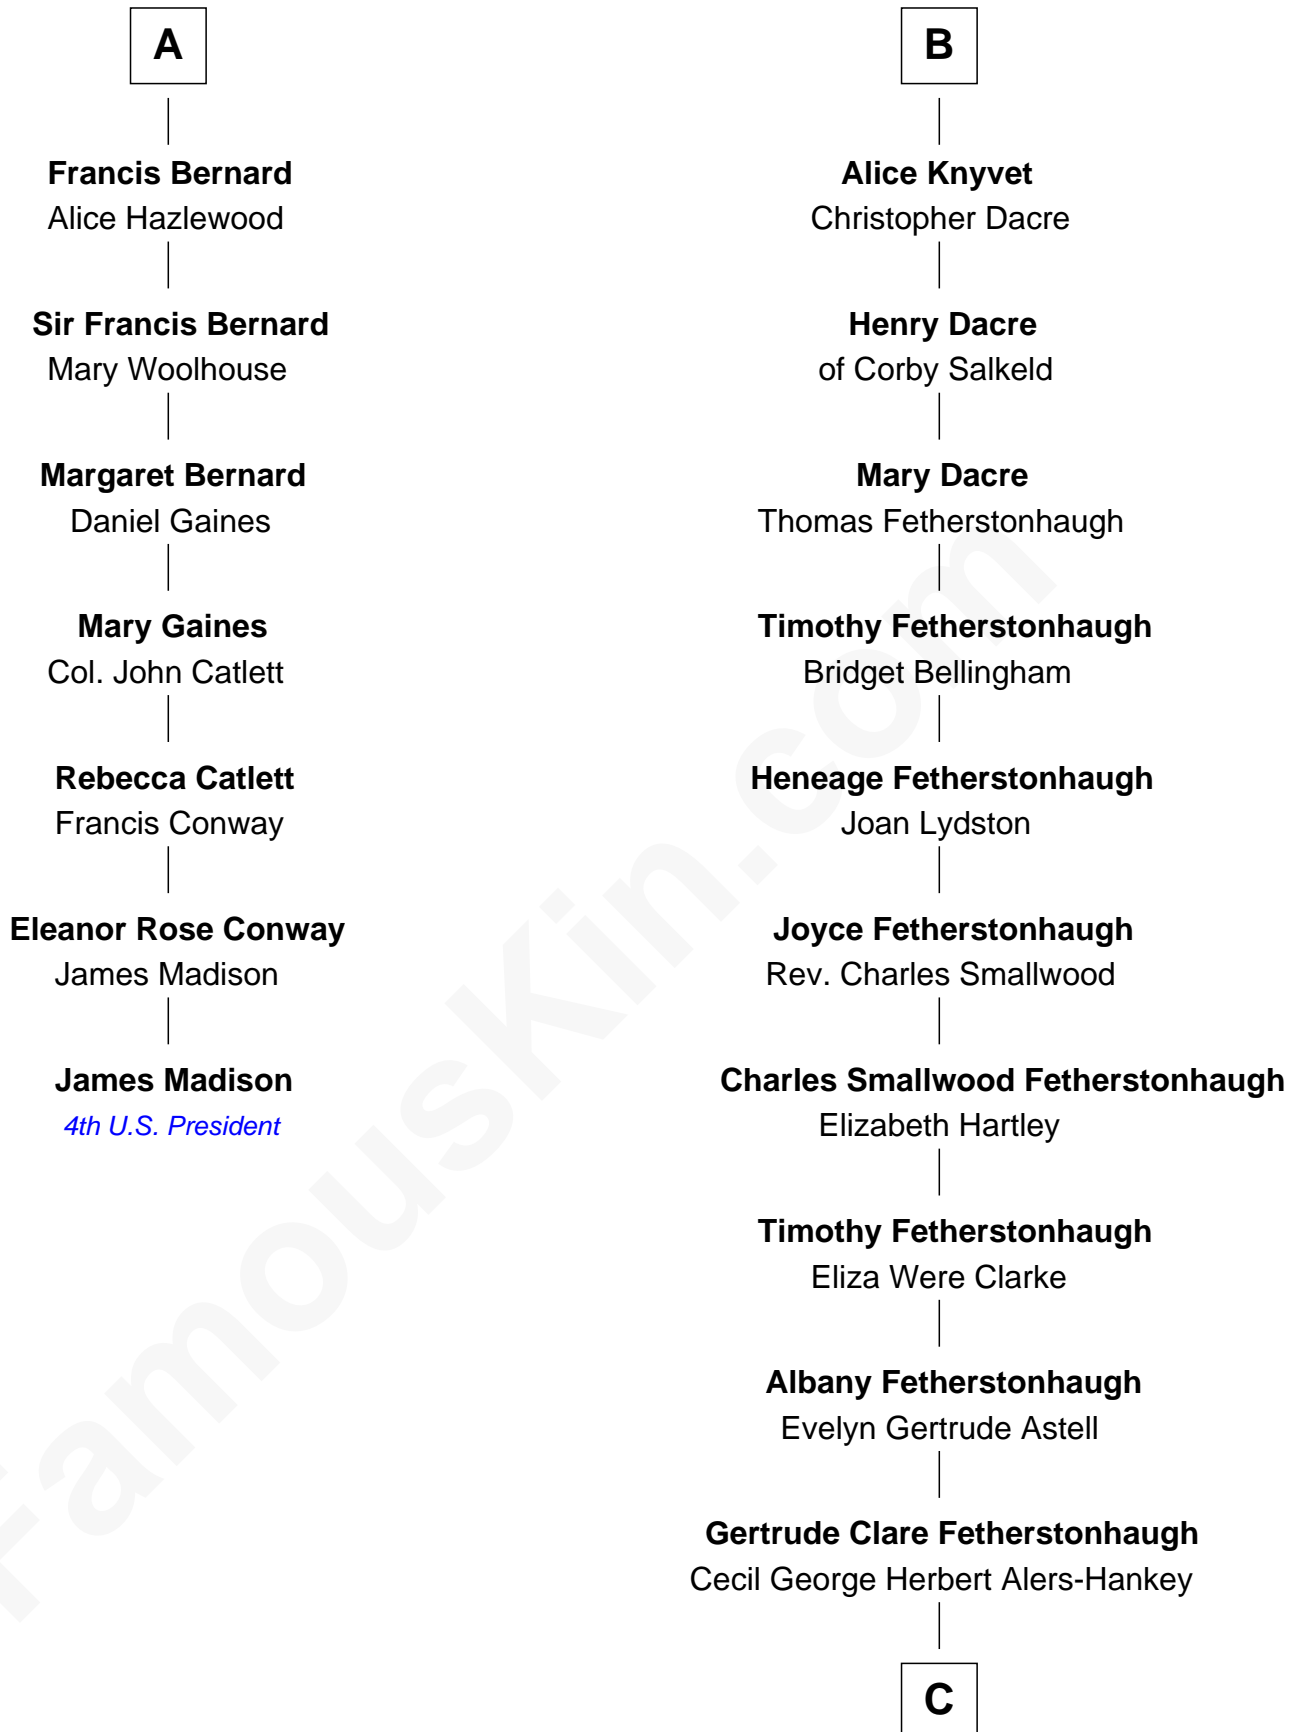

FamousKin.com Relationship Chart of

James Madison

4th U.S. President

13th cousin 6 times removed of

Tilda Swinton

Movie Actress

Sir William de Ros
Margery de Badlesmere

Maud de Roos

John de Welles

Margery de Welles

Stephen le Scrope

John le Scrope

Elizabeth Chaworth

Elizabeth le Scrope

Sir Henry le Scrope

Margaret Scrope

Margaret de Ros

Sir Reynold Grey

Sir John Grey

Constance de Holand

Alice Grey

Sir William Knyvet

Sir Edmund Knyvet

Eleanor Tyrrel

Sir Thomas Knyvet

Muriel Howard

Sir Henry Knyvet

Anne Pickering

B

C

Mariora Beatrice Evelyn Rochfort Alers-Hankey

Alan Henry Campbell Swinton