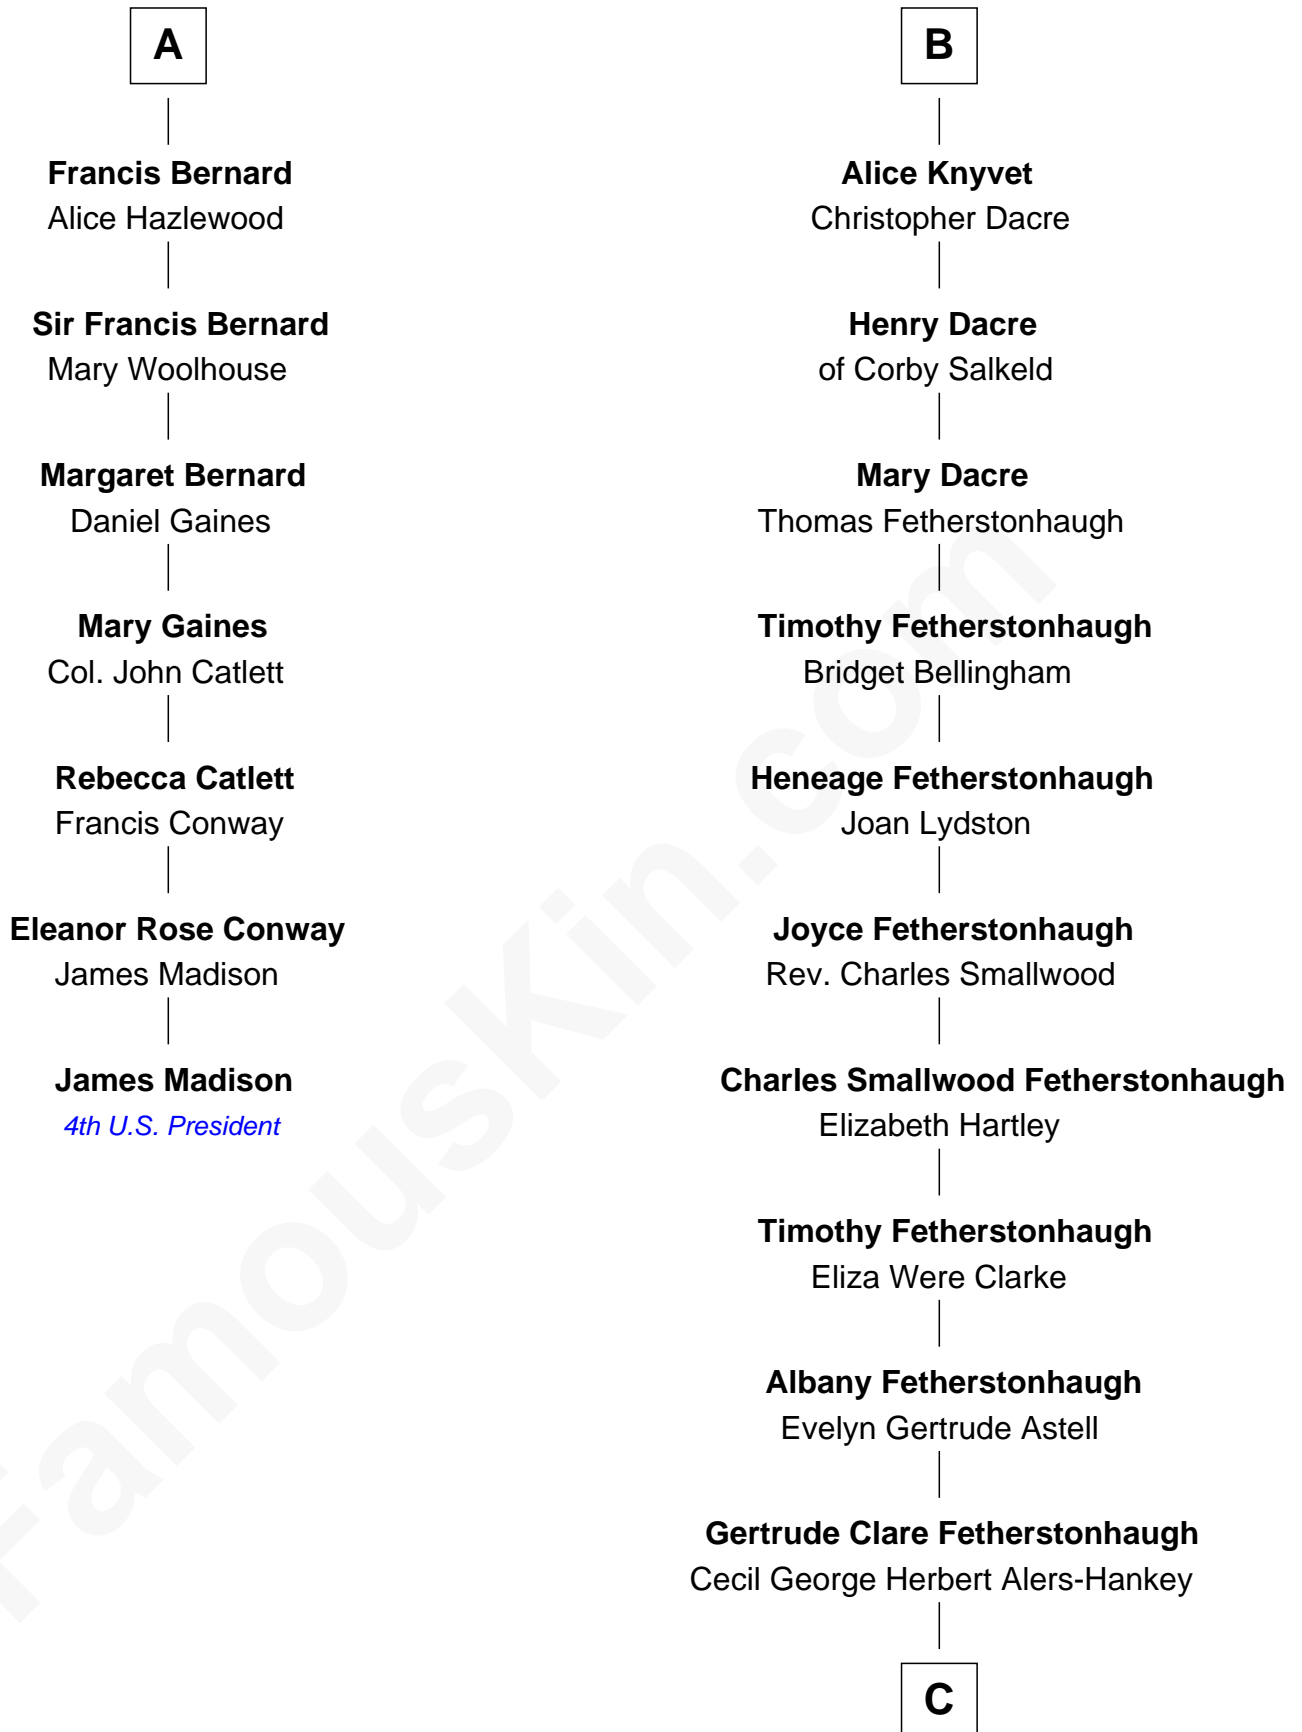

FamousKin.com Relationship Chart of

James Madison

4th U.S. President

13th cousin 6 times removed of

Tilda Swinton

Movie Actress

Ralph de Stafford

Margaret de Audley

Sir Hugh de Stafford
Philippa de Beauchamp

Margaret de Stafford
Sir Ralph Neville

Margaret de Neville
Sir Richard Scrope

Sir Henry le Scrope
Elizabeth le Scrope

Margaret Scrope
John Bernard

John Bernard
Margaret Daundelyn

John Bernard
Cecily Muscote

A

Beatrice de Stafford
Thomas de Ros

Margaret de Ros
Sir Reynold Grey

Sir John Grey
Constance de Holand

Alice Grey
Sir William Knyvet

Sir Edmund Knyvet
Eleanor Tyrrel

Sir Thomas Knyvet
Muriel Howard

Sir Henry Knyvet
Anne Pickering

B

C

Mariora Beatrice Evelyn Rochfort Alers-Hankey

Alan Henry Campbell Swinton

Sir John Swinton

Judith Balfour Killen

Tilda Swinton