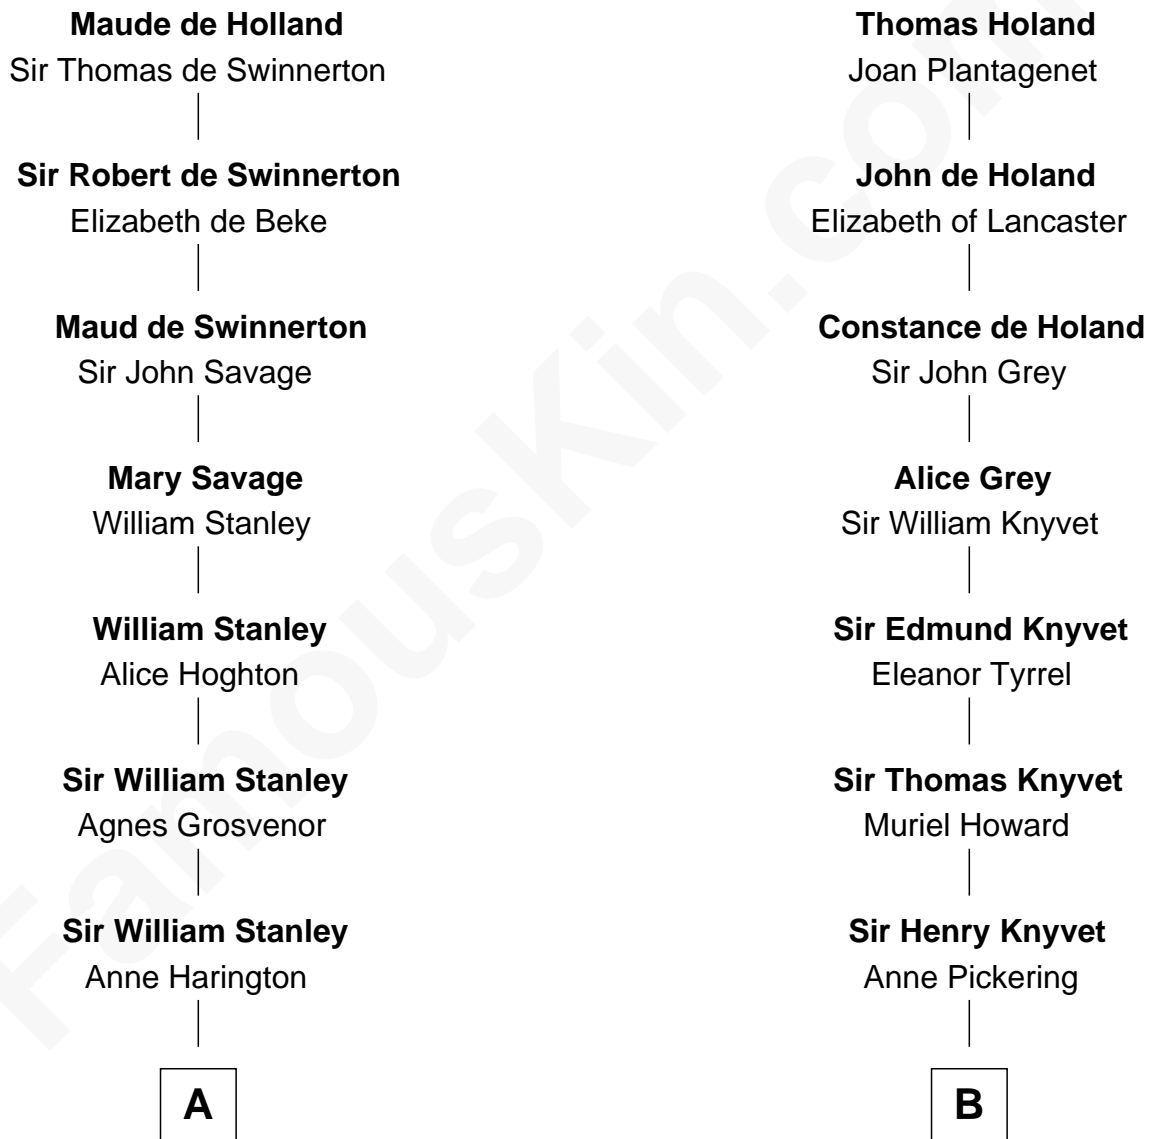

FamousKin.com Relationship Chart of

James Madison

4th U.S. President

14th cousin 5 times removed of

Tilda Swinton

Movie Actress

Sir Robert de Holland

Maude la Zouche

C

Mariora Beatrice Evelyn Rochfort Alers-Hankey

Alan Henry Campbell Swinton

Sir John Swinton

Judith Balfour Killen

Tilda Swinton

Movie Actress

FamousKin.com