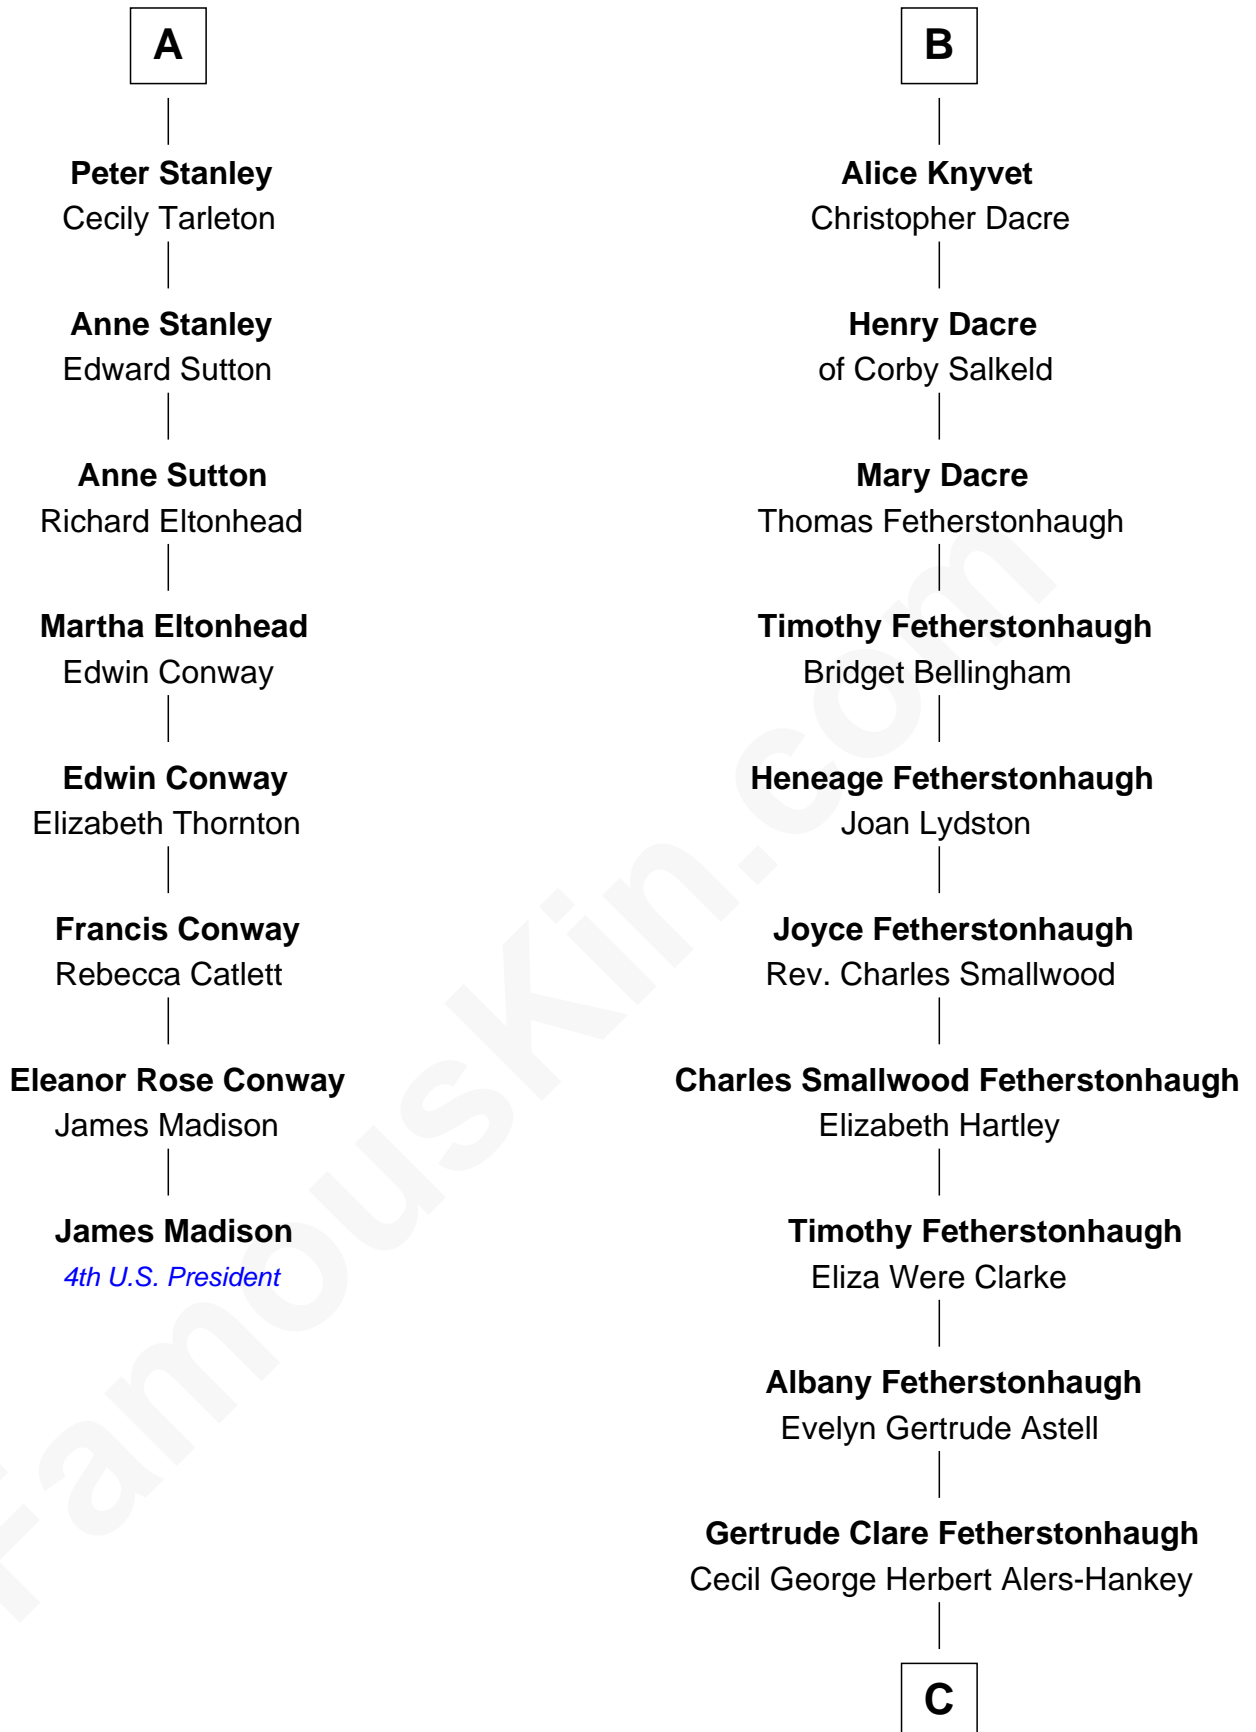

FamousKin.com Relationship Chart of

James Madison

4th U.S. President

14th cousin 5 times removed of

Tilda Swinton

Movie Actress

Sir Robert de Holland

Maude la Zouche

C

Mariora Beatrice Evelyn Rochfort Alers-Hankey

Alan Henry Campbell Swinton

Sir John Swinton

Judith Balfour Killen

Tilda Swinton

Movie Actress

FamousKin.com