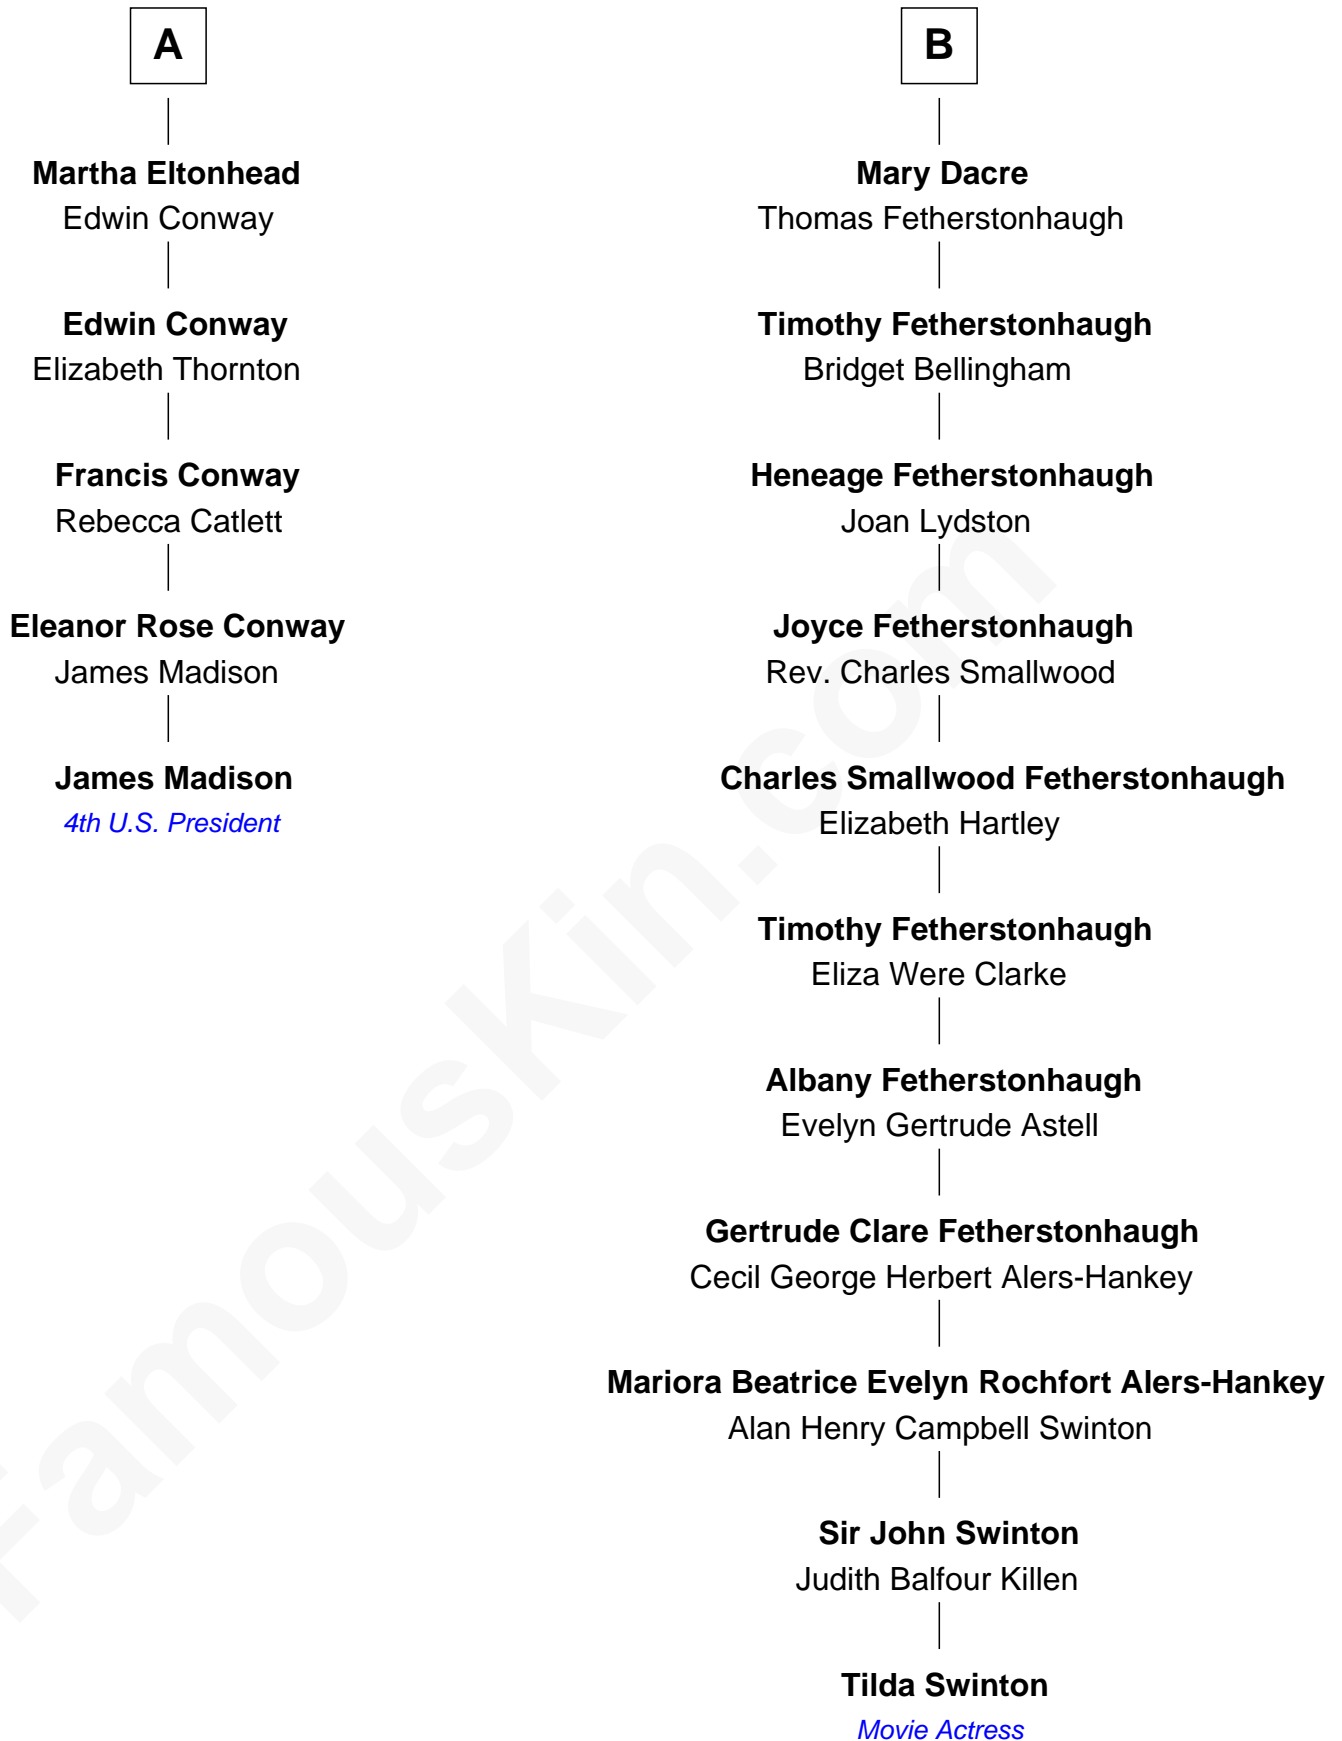

# FamousKin.com Relationship Chart of

**James Madison**

*4th U.S. President*

11th cousin 6 times removed of

**Tilda Swinton**

*Movie Actress*

**Elizabeth Fitzalan**

*with husband*  
Sir Robert Goushill

*with husband*  
Sir Thomas Mowbray

**Joan Goushill**  
Sir Thomas Stanley

**Margaret Mowbray**  
Sir Robert Howard

**Katherine Stanley**  
Sir John Savage

**Sir John Howard**  
Katherine Moleyns

**Dulcia Savage**  
Sir Henry Bold

**Sir Thomas Howard**  
Elizabeth Tilney

**Maud Bold**  
Thomas Gerard

**Muriel Howard**  
Sir Thomas Knyvet

**Jennet Gerard**  
Richard Eltonhead

**Sir Henry Knyvet**  
Anne Pickering

**William Eltonhead**  
Anne Bowers

**Alice Knyvet**  
Christopher Dacre

**Richard Eltonhead**  
Anne Sutton

**Henry Dacre**  
of Corby Salkeld

**A**

**B**

Tilda Swinton photo by [Nicolas Genin](#) (CC BY-SA 2.0)