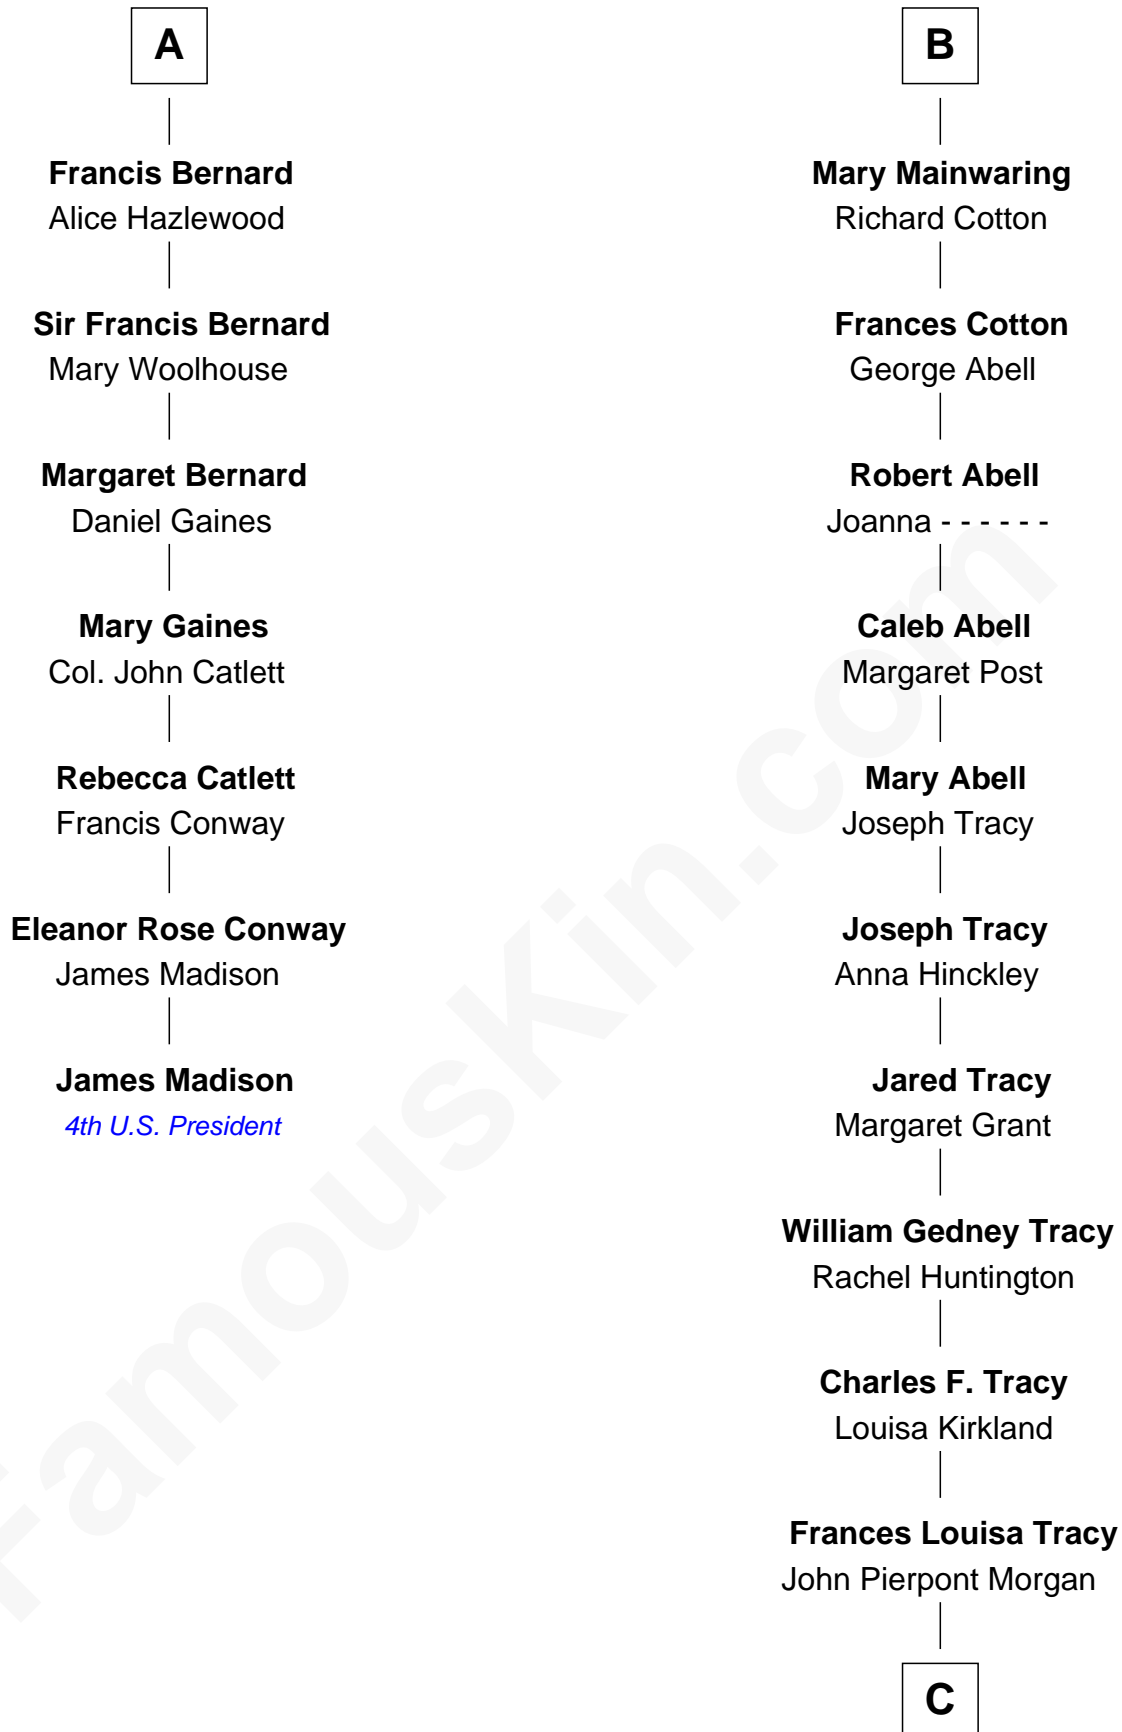

FamousKin.com Relationship Chart of

James Madison

4th U.S. President

13th cousin 5 times removed of

Henry Sturgis Morgan

Co-Founder of Morgan Stanley

Sir Thomas de Beauchamp

Katherine de Mortimer

Margaret Scrope

John Bernard

John Bernard

Margaret Daundelyn

John Bernard

Cecily Muscote

A

Sir William Beauchamp

Joan Fitzalan

Joan Beauchamp

James Butler

Elizabeth Butler

John Talbot

Ann Talbot

Sir Henry Vernon

Elizabeth Vernon

Sir Robert Corbet

Dorothy Corbet

Sir Richard Mainwaring

Sir Arthur Mainwaring

Margaret Mainwaring

B

C

John Pierpont Morgan