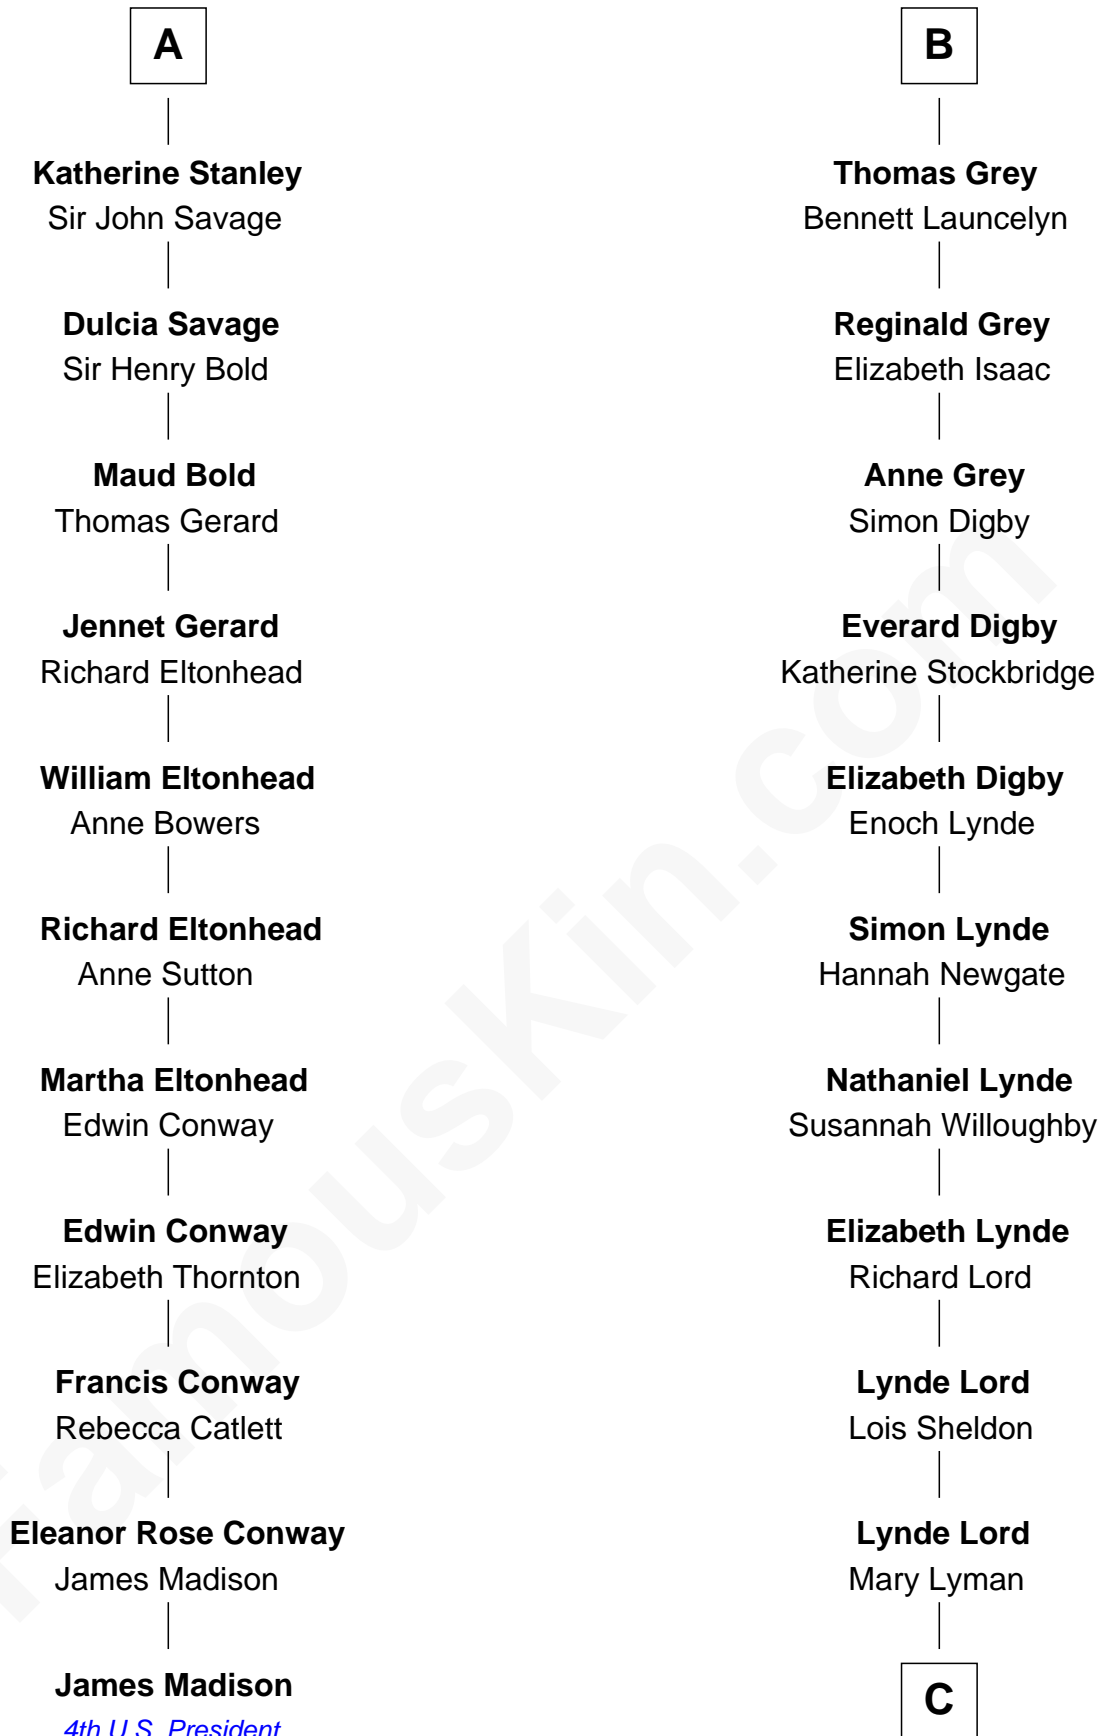

FamousKin.com Relationship Chart of

James Madison

4th U.S. President

17th cousin 4 times removed of

Henry Sturgis Morgan

Co-Founder of Morgan Stanley

Sir Humphrey de Bohun

Maud of Eu

Sir John de Verdun

Maud de Verdun

Sir John de Grey

Sir Roger de Grey

Elizabeth de Hastings

Sir Reynold de Grey

Eleanor le Strange

Sir Reynold Grey

Joan Astley

John Grey

Elizabeth - - - - -

Reginald Grey

Beatrice - - - - -

B

C

Mary Sheldon Lord