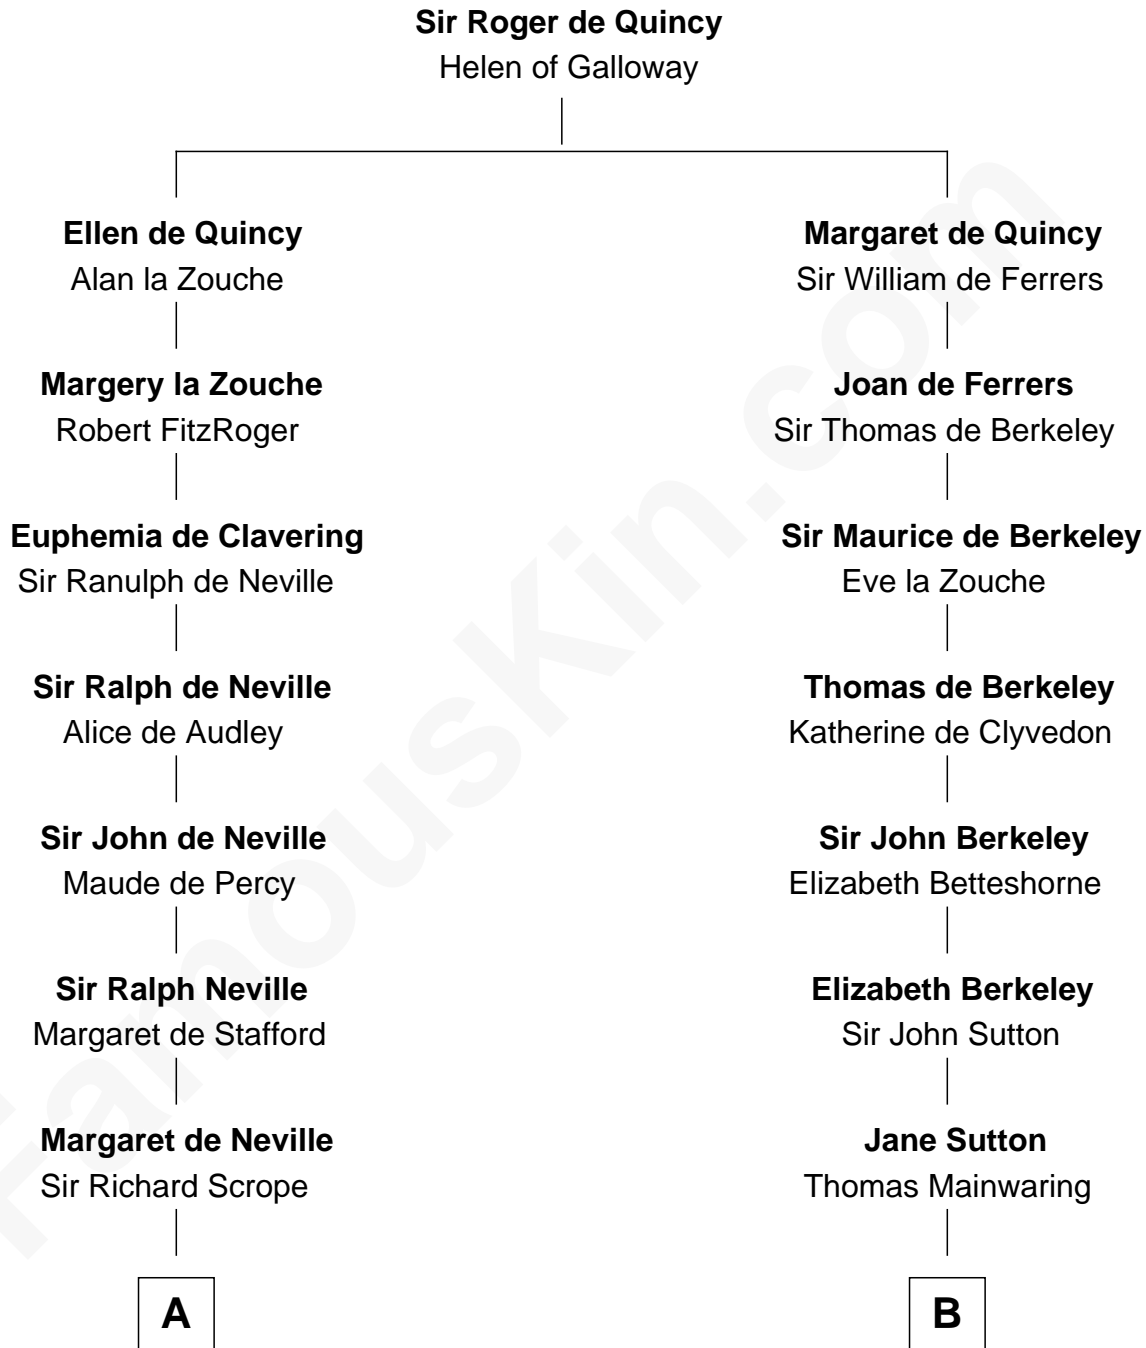

FamousKin.com Relationship Chart of

James Madison

4th U.S. President

17th cousin 3 times removed of

Henry Sturgis Morgan

Co-Founder of Morgan Stanley

C

Charles F. Tracy

Louisa Kirkland

Frances Louisa Tracy

John Pierpont Morgan

John Pierpont Morgan

Jane Norton Grew

Henry Sturgis Morgan

Co-Founder of Morgan Stanley

FamousKin.com