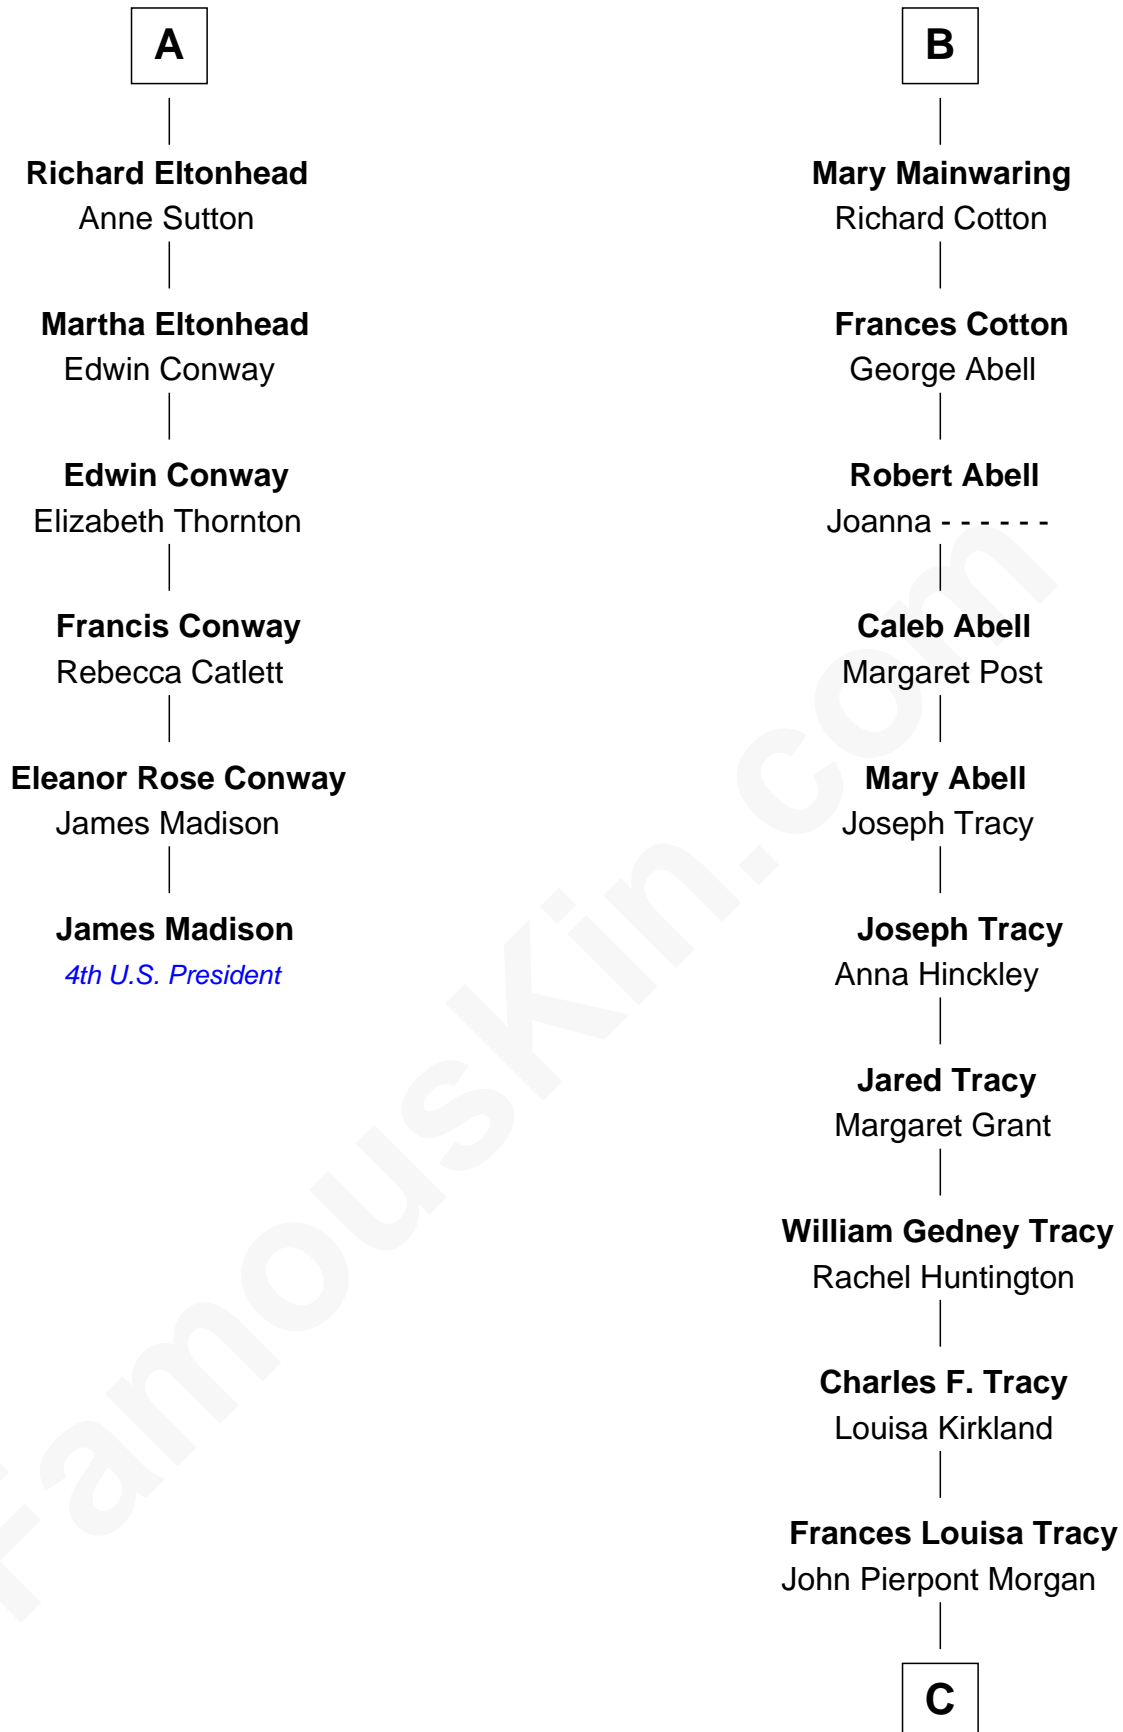

FamousKin.com Relationship Chart of

James Madison

4th U.S. President

12th cousin 6 times removed of

Henry Sturgis Morgan

Co-Founder of Morgan Stanley

Sir Richard Fitzalan

Elizabeth de Bohun

Elizabeth Fitzalan

Sir Robert Goushill

Joan Goushill

Sir Thomas Stanley

Katherine Stanley

Sir John Savage

Dulcia Savage

Sir Henry Bold

Sir William Beauchamp

Joan Beauchamp

James Butler

Elizabeth Butler

John Talbot

Ann Talbot

Sir Henry Vernon

Elizabeth Vernon

Sir Robert Corbet

Dorothy Corbet

Sir Richard Mainwaring

Sir Arthur Mainwaring

Margaret Mainwaring

B

C

John Pierpont Morgan