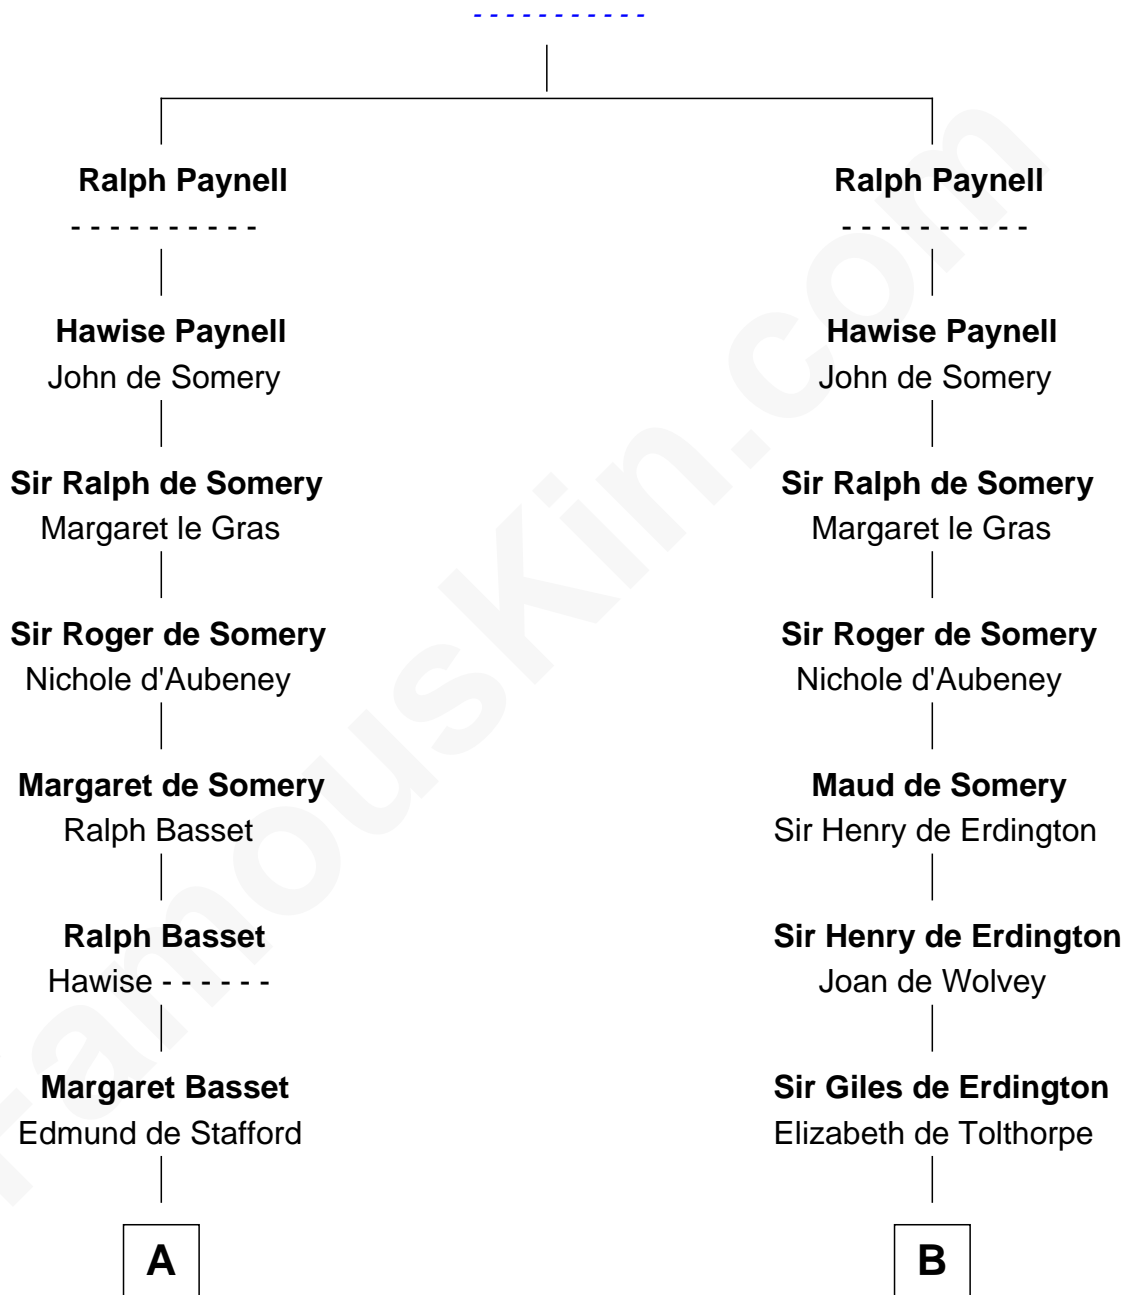

FamousKin.com Relationship Chart of

James Madison

4th U.S. President

21st cousin of

Thomas Sim Lee

2nd and 7th Governor of Maryland

Fulk Paynel

C

Margaret Bernard

Daniel Gaines

Mary Gaines

Col. John Catlett

Rebecca Catlett

Francis Conway

Eleanor Rose Conway

James Madison

James Madison

4th U.S. President

D

Henry Corbin

Alice Eltonhead

Laetitia Corbin

Richard Lee

Philip Lee