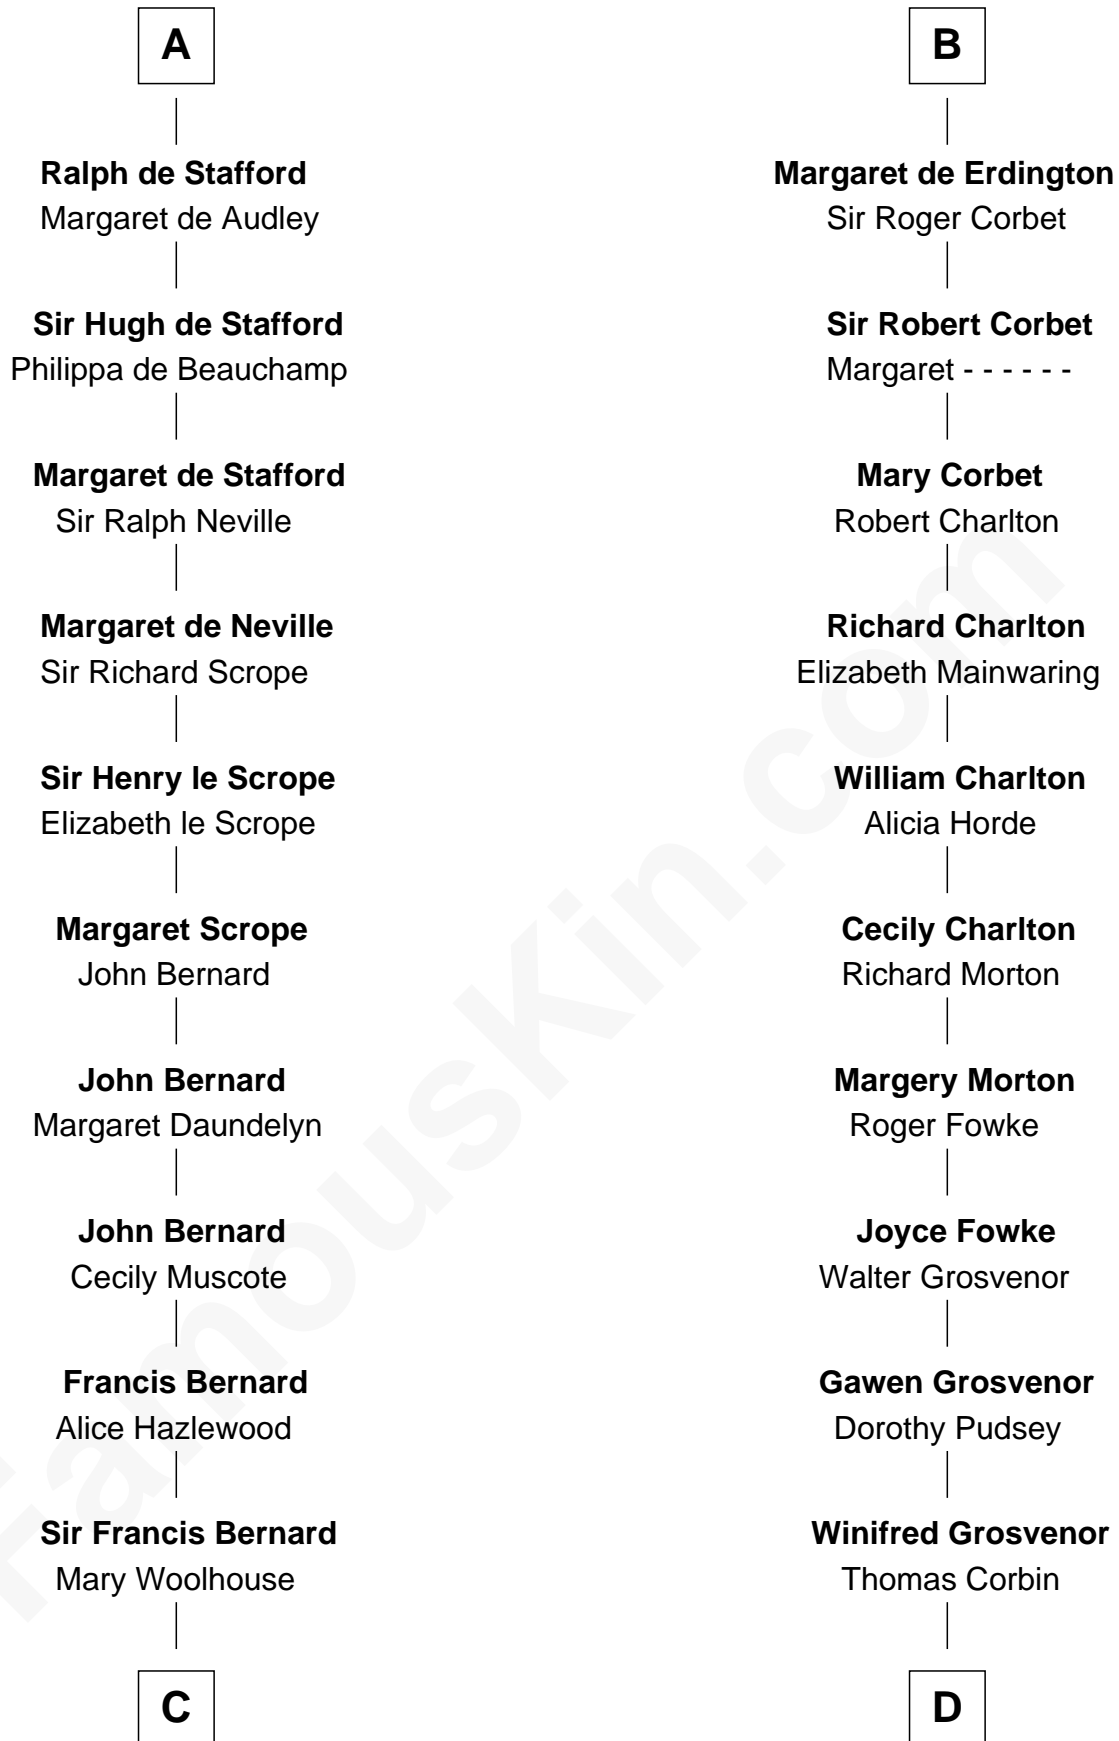

FamousKin.com Relationship Chart of

James Madison

4th U.S. President

21st cousin of

Thomas Sim Lee

2nd and 7th Governor of Maryland

Fulk Paynel

C

Margaret Bernard

Daniel Gaines

Mary Gaines

Col. John Catlett

Rebecca Catlett

Francis Conway

Eleanor Rose Conway

James Madison

James Madison

4th U.S. President

D

Henry Corbin

Alice Eltonhead

Laetitia Corbin

Richard Lee

Philip Lee