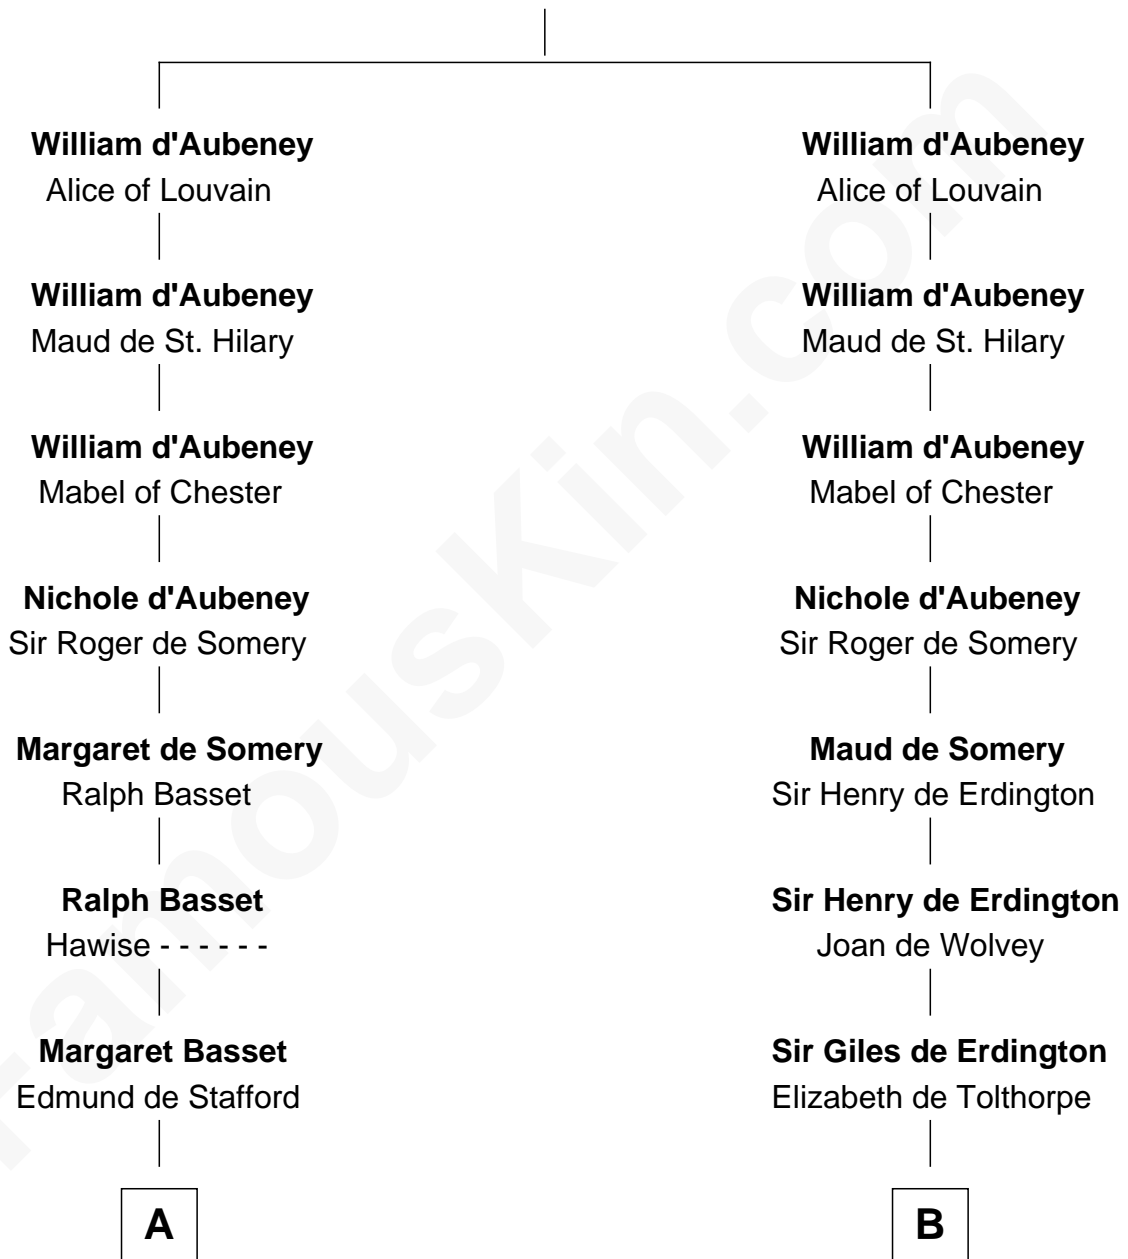

FamousKin.com Relationship Chart of

James Madison

4th U.S. President

21st cousin of

Thomas Sim Lee

2nd and 7th Governor of Maryland

William d'Aubenev

Maud le Bigod

James Madison

James Madison

4th U.S. President

D

Henry Corbin

Alice Eltonhead

Laetitia Corbin

Richard Lee