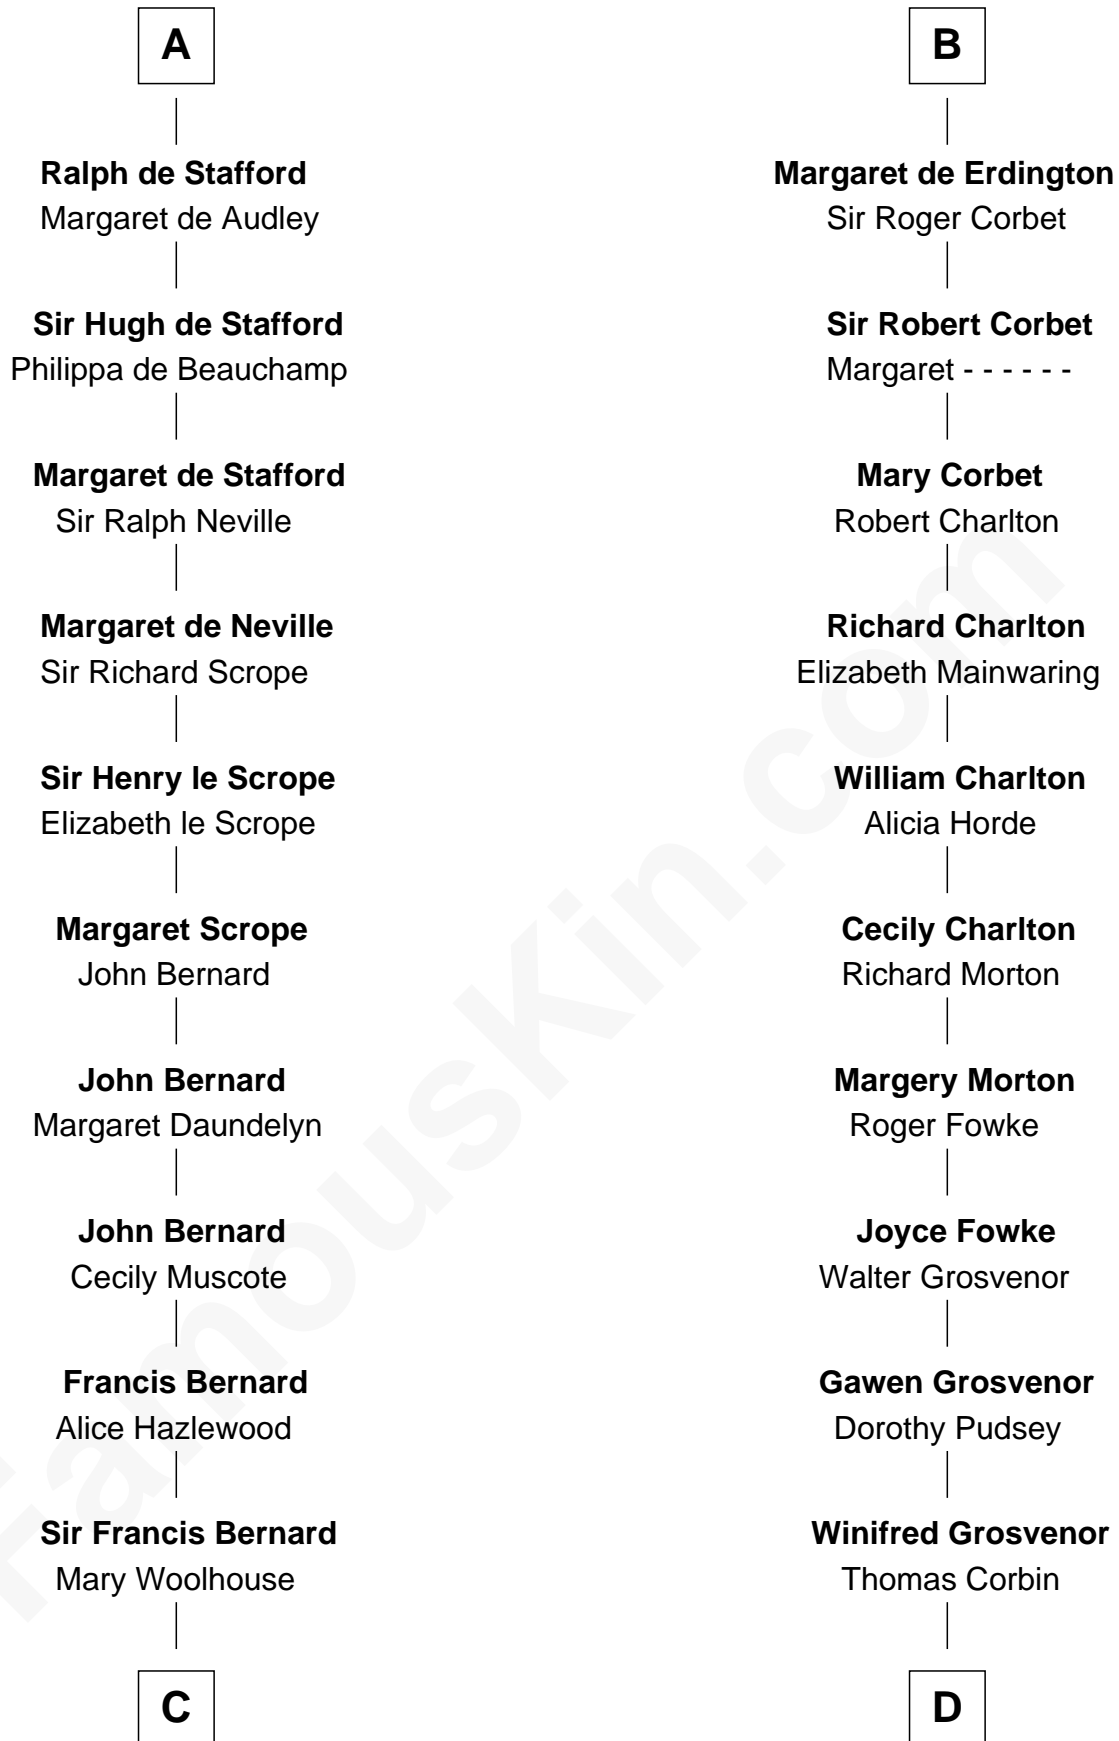

FamousKin.com Relationship Chart of

James Madison

4th U.S. President

21st cousin of

Thomas Sim Lee

2nd and 7th Governor of Maryland

William d'Aubenev

Maud le Bigod

James Madison

James Madison

4th U.S. President

D

Henry Corbin

Alice Eltonhead

Laetitia Corbin

Richard Lee