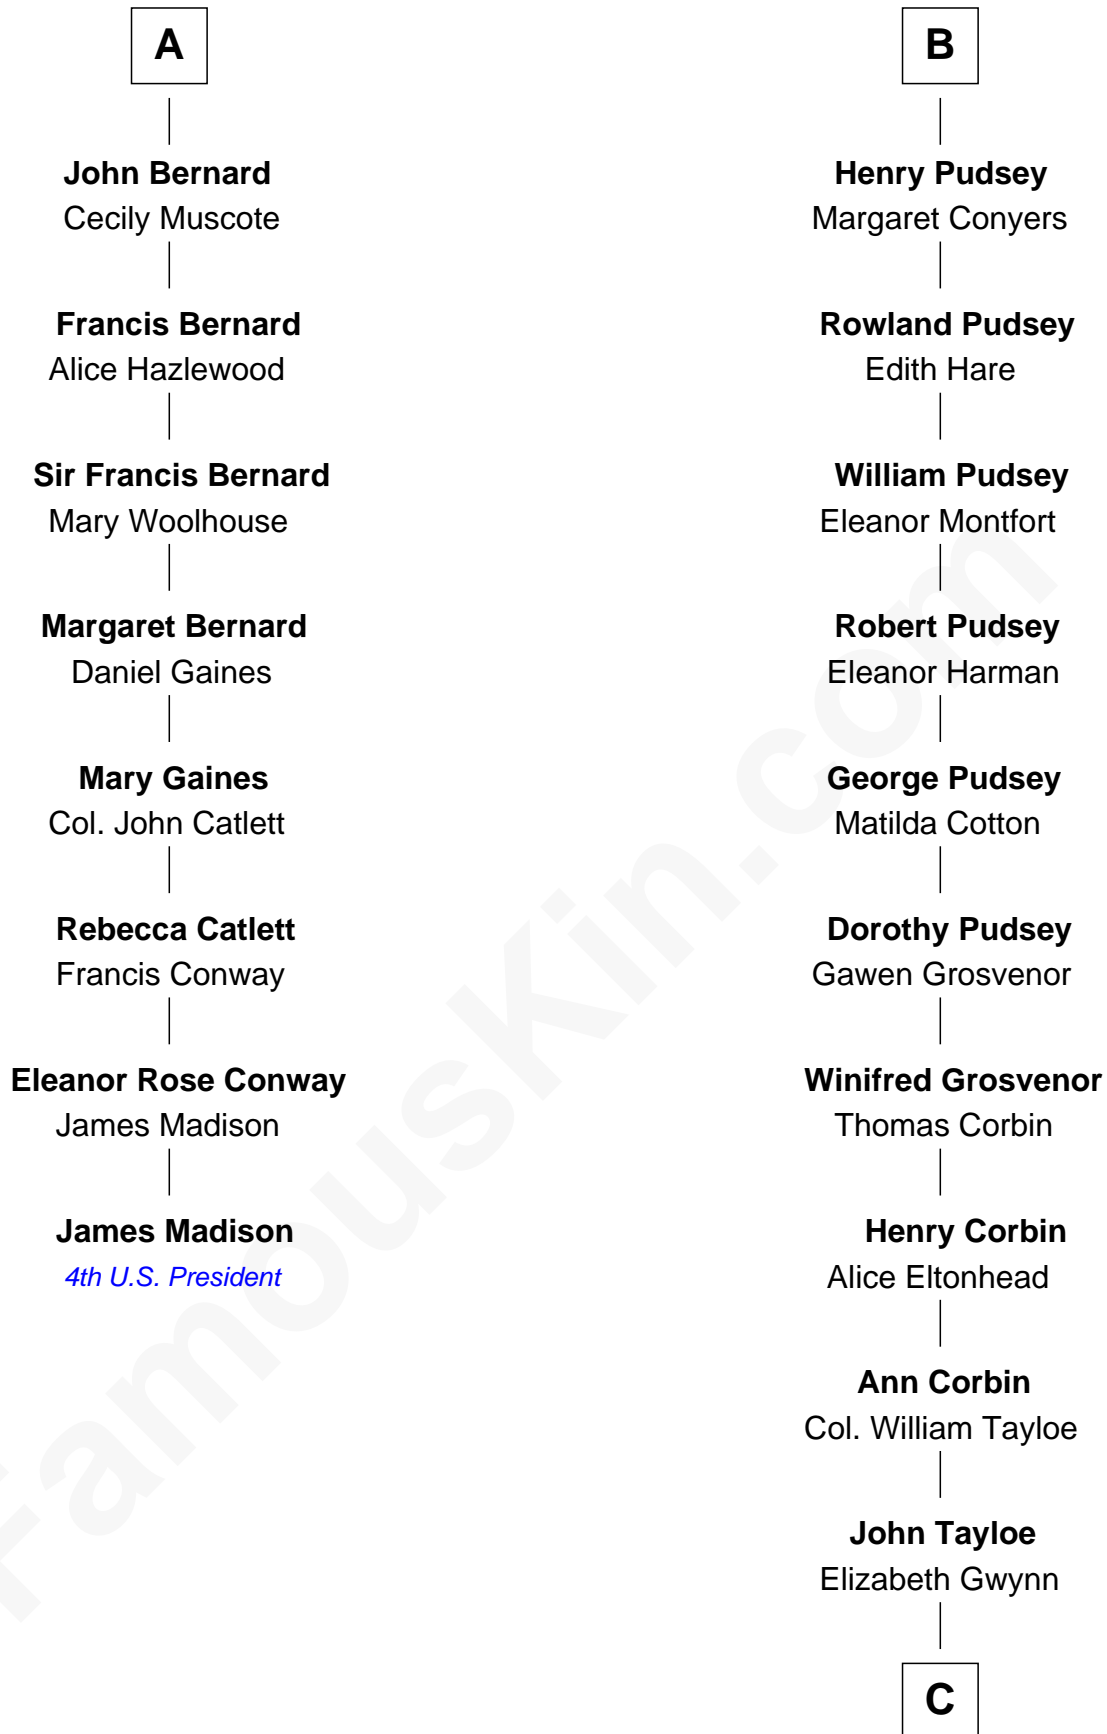

# FamousKin.com Relationship Chart of

**James Madison**

*4th U.S. President*

14th cousin 5 times removed of

**Edward Lloyd V**

*13th Governor of Maryland*

**Sir William le Scrope**  
Constance of Newsham

**Sir Henry le Scrope**

Margaret - - - - -

**Sir Richard Scrope**

Blanche de la Pole

**Roger Scrope**

Margaret Tiptoft

**Sir Richard Scrope**

Margaret de Neville

**Sir Henry le Scrope**

**Henry Scrope**

Joan - - - - -

**Joan Scrope**

Henry Fitzhugh

**Henry FitzHugh**

Elizabeth Grey

**Eleanor Fitzhugh**

Sir Thomas Tunstall

**Margaret Tunstall**

Sir Ralph Pudsey

**Sir John Pudsey**

Grace Hamerton

**B**

**C**

**John Tayloe**  
Rebecca Plater

**Elizabeth Tayloe**  
Col. Edward Lloyd