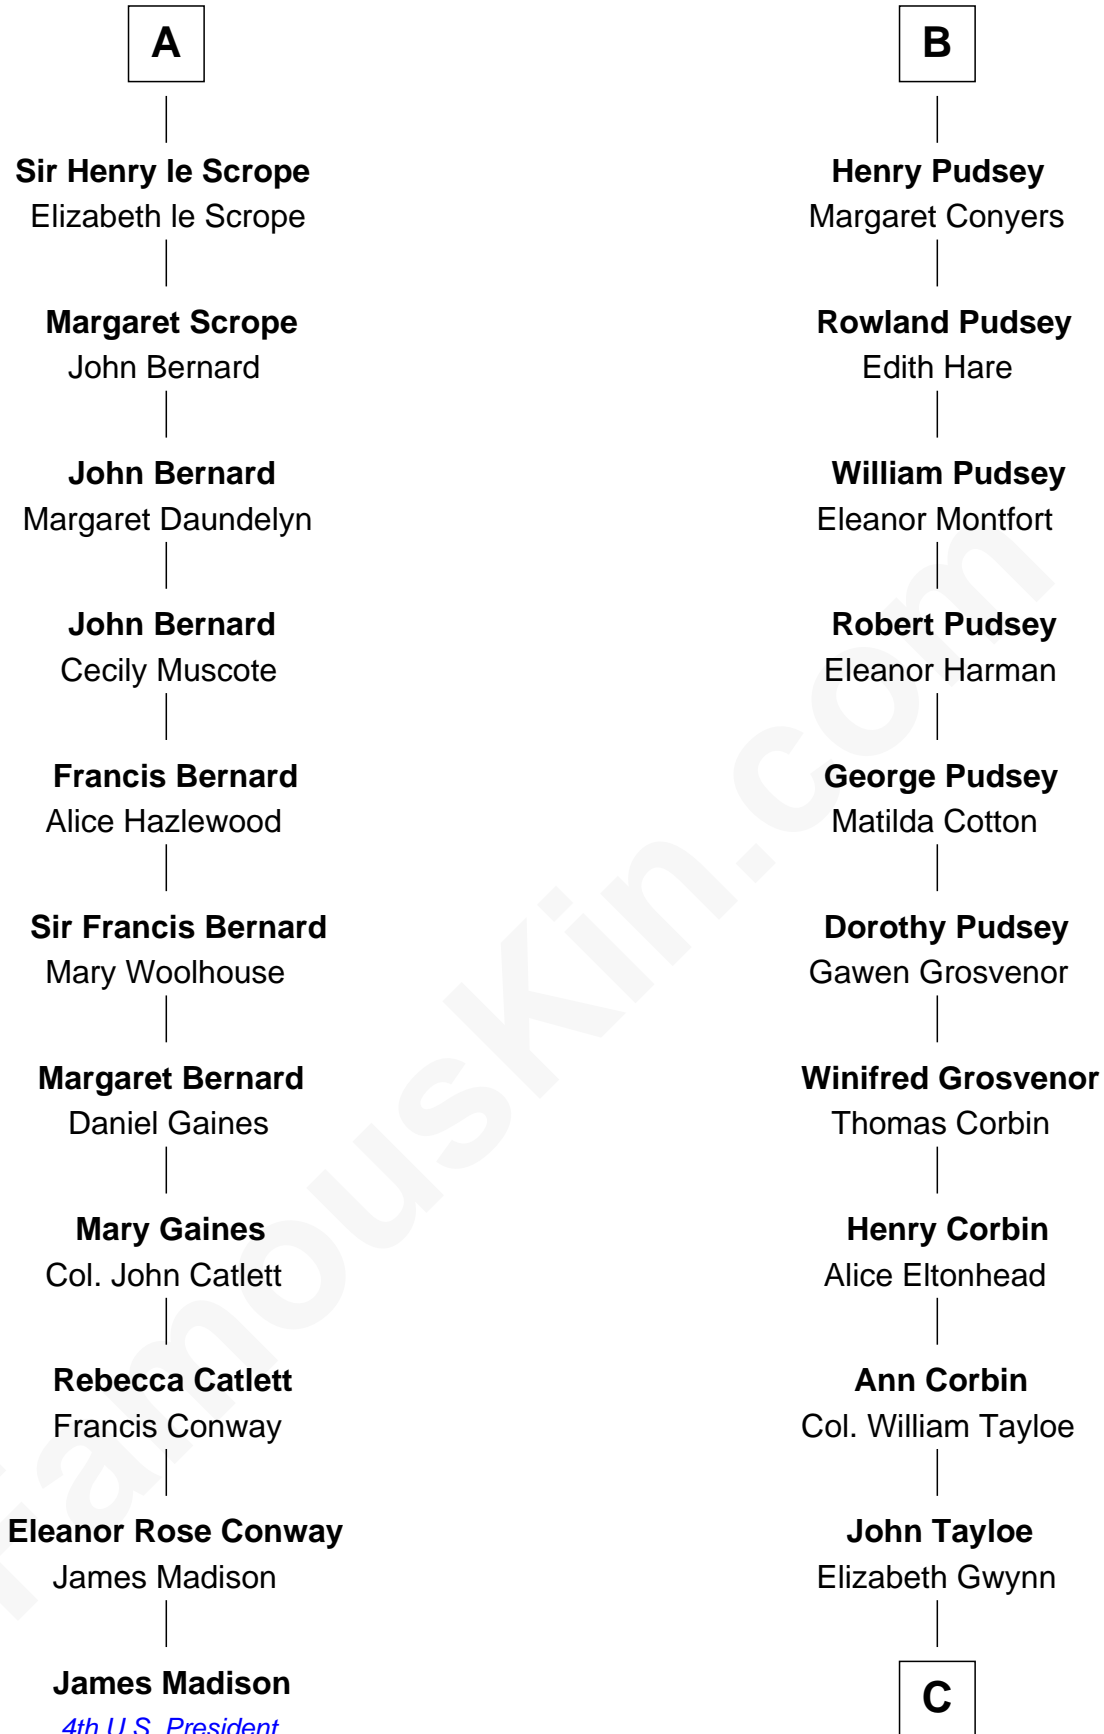

# FamousKin.com Relationship Chart of

**James Madison**

*4th U.S. President*

17th cousin 2 times removed of

**Edward Lloyd V**

*13th Governor of Maryland*

**John Fitz Robert**

Ada de Baliol

**C**

**John Tayloe**  
Rebecca Plater

**Elizabeth Tayloe**  
Col. Edward Lloyd

**Edward Lloyd V**  
*13th Governor of Maryland*

FamousKin.com