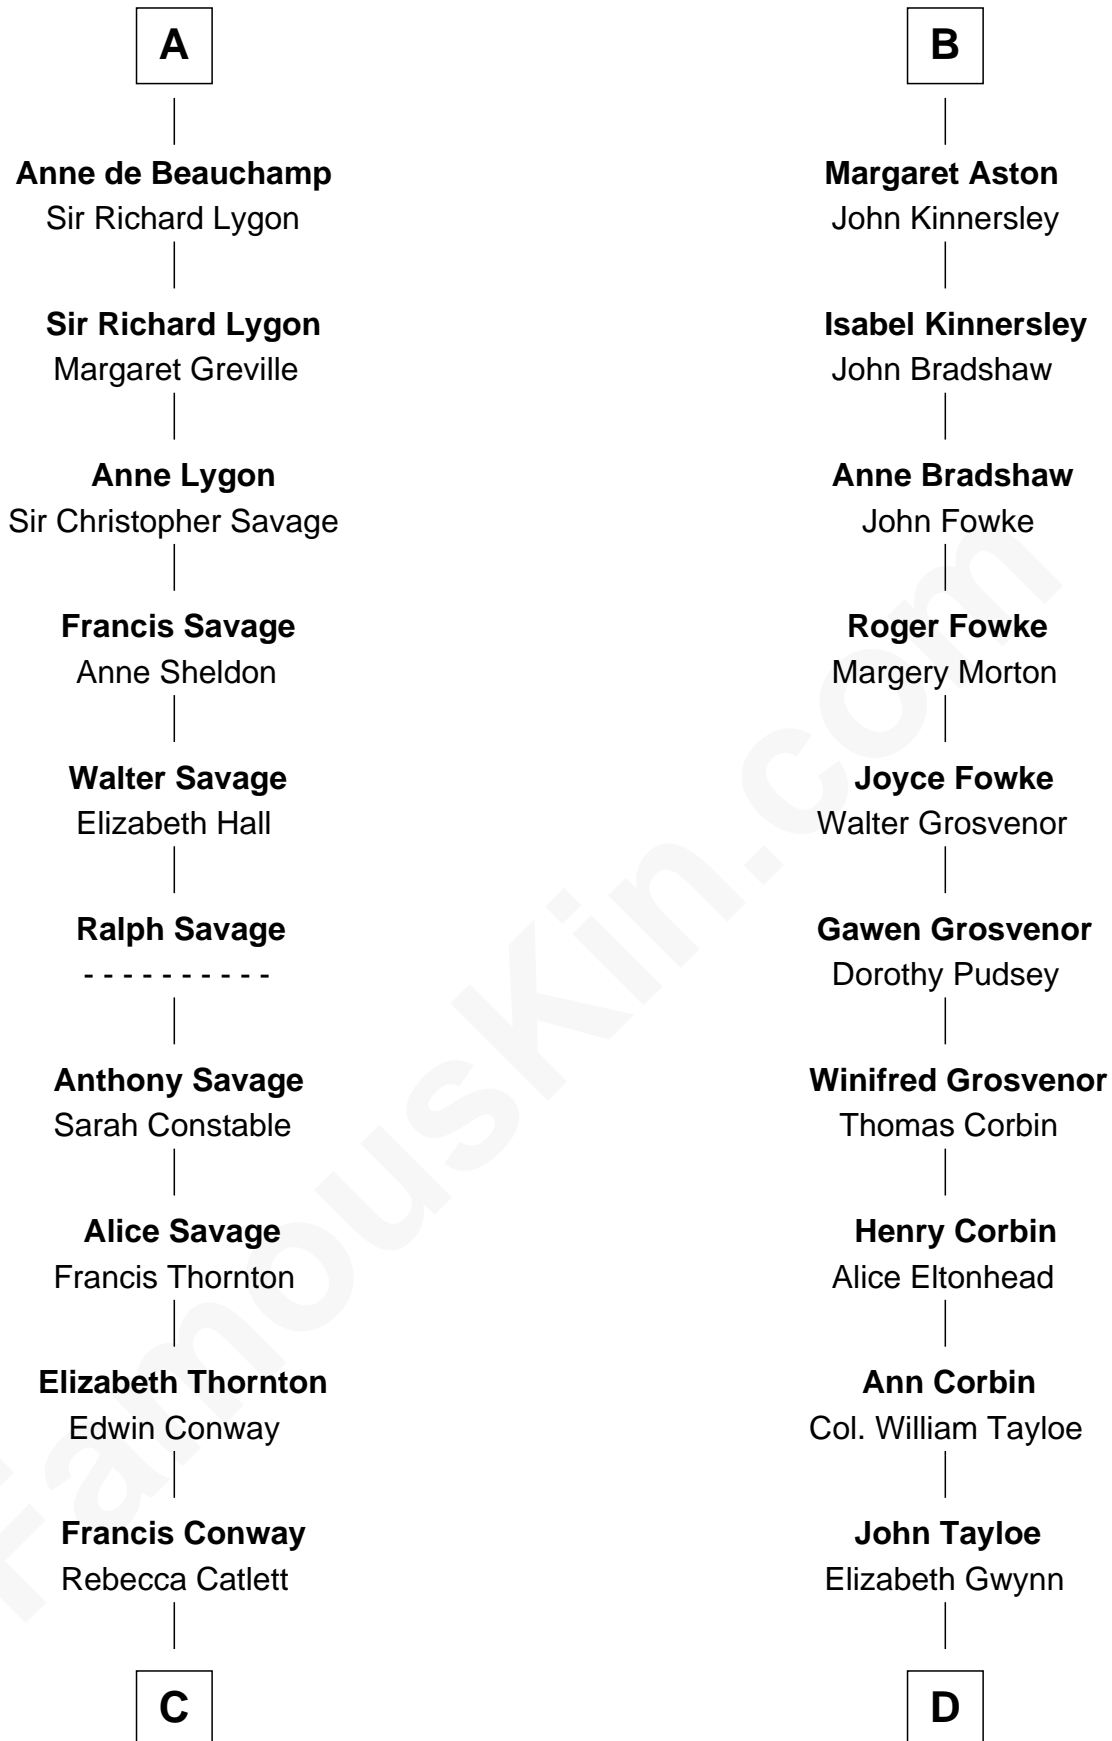

FamousKin.com Relationship Chart of

James Madison

4th U.S. President

18th cousin 3 times removed of

Henry Lloyd

40th Governor of Maryland

John de Botetourte

Maud FitzThomas

Ada de Botetourte
Sir John de St. Philibert

Maud de St. Philibert
Sir Warin Trussell

Maud Trussell
Sir John de Hastang

Maud de Hastang
Ralph Stafford

Sir Humphrey Stafford
Elizabeth Burdet

Sir Humphrey Stafford
Eleanor Aylesbury

Elizabeth Stafford
Sir Richard de Beauchamp

A

Thomas de Botetourte

Joan de Somery

John de Botetourte
Joyce la Zouche de Mortimer

Joyce de Botetourte
Sir Baldwin Freville

Sir Baldwin Freville
Maude le Scrope

Joyce Freville
Sir Roger Aston

Sir Robert Aston
Isabel Brereton

John Aston
Elizabeth Delves

B

C

Eleanor Rose Conway

James Madison

James Madison