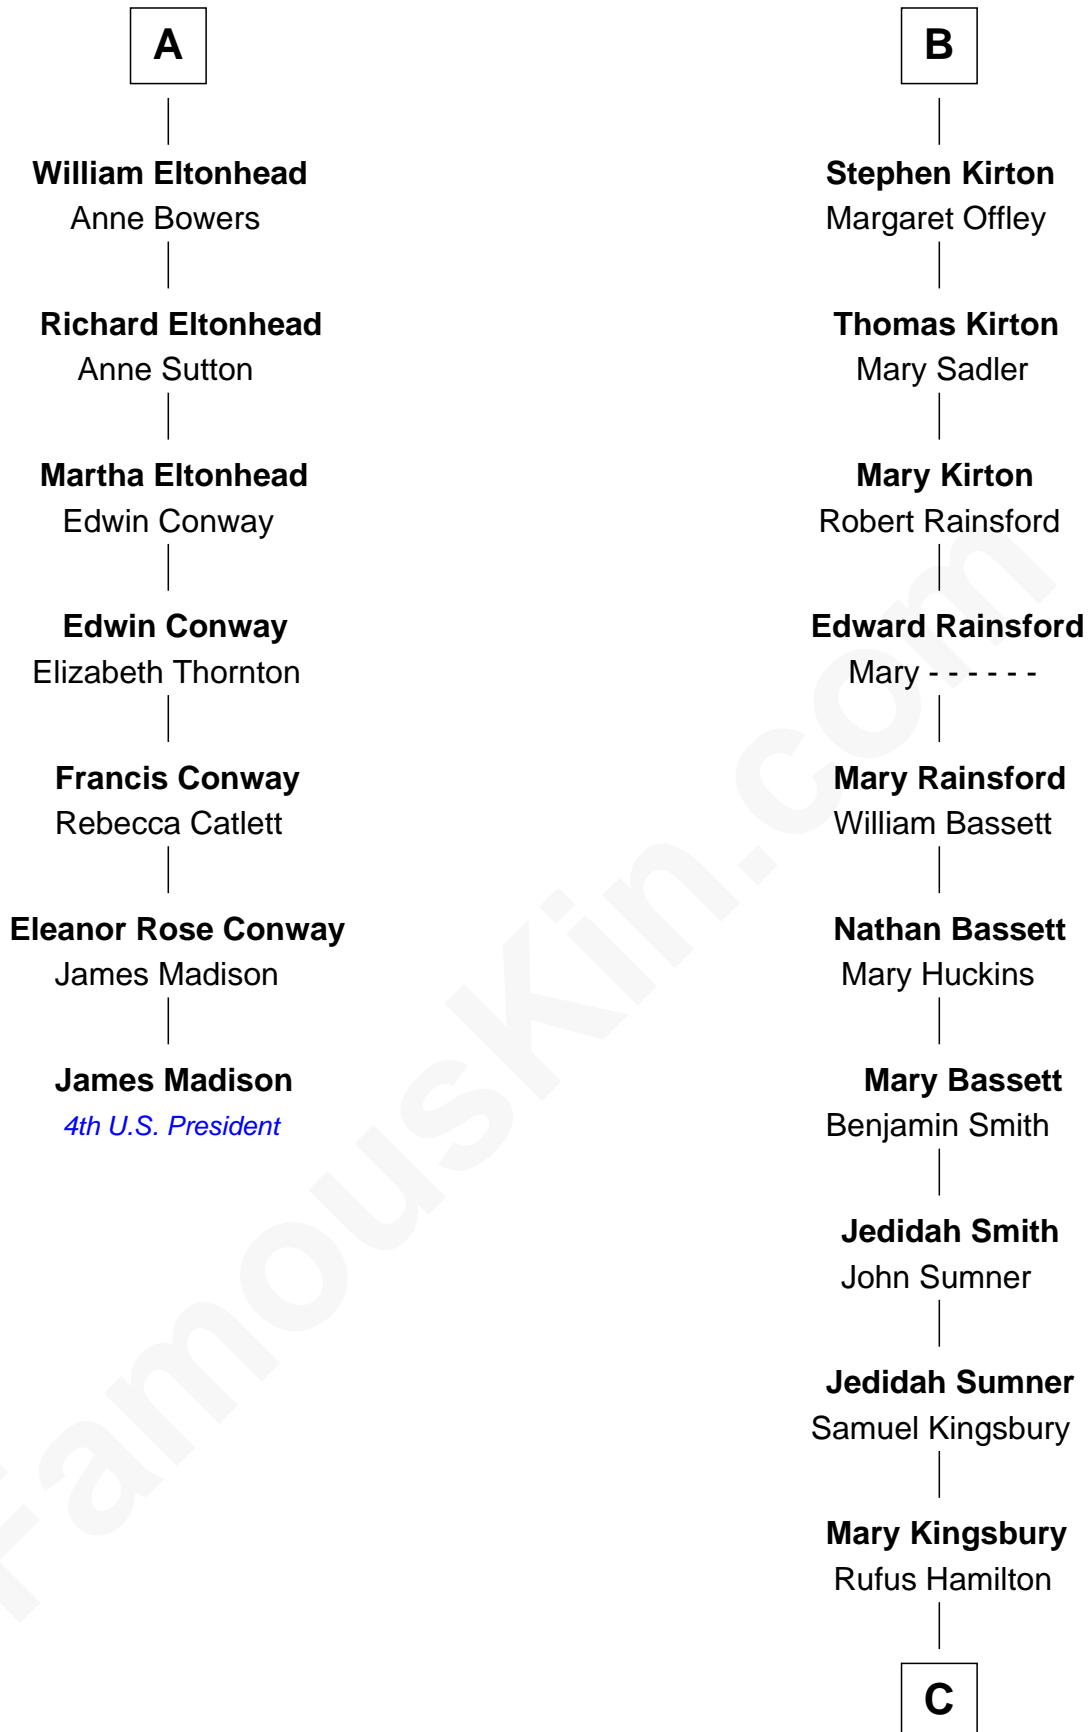

FamousKin.com Relationship Chart of

James Madison

4th U.S. President

13th cousin 8 times removed of

Thomas J. Watson, Jr.

President and CEO of I.B.M.

C

Mary Hamilton

Dr. Oliver Kittredge

Oliver Kittredge

Julia Ann Estabrook

Arthur Melville Kittredge

Mary Jeannette Broadwell

Mary Jeannette Kittredge

Thomas John Watson

Thomas J. Watson, Jr.