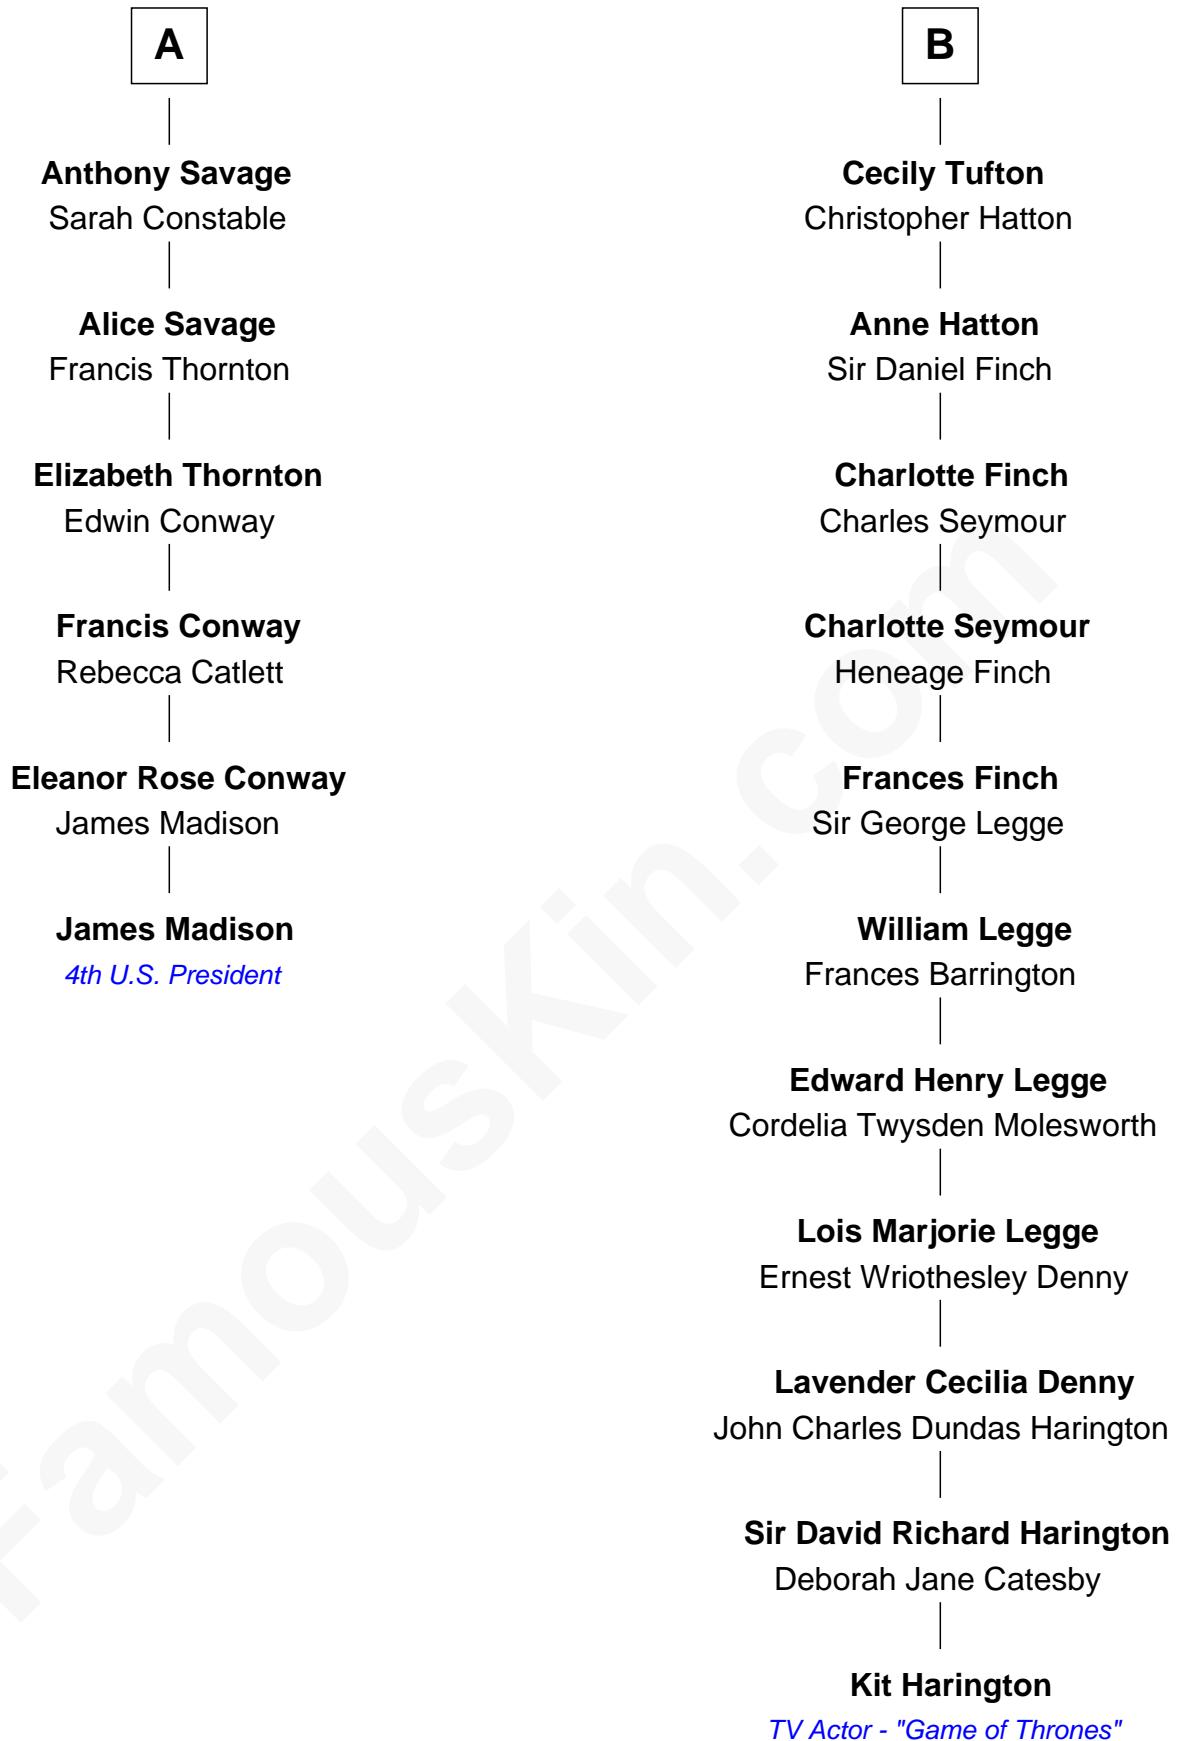

# FamousKin.com Relationship Chart of

**James Madison**

*4th U.S. President*

12th cousin 5 times removed of

**Kit Harington**

*TV Actor - "Game of Thrones"*

**Sir Humphrey Stafford**

Eleanor Aylesbury

**Elizabeth Stafford**  
Sir Richard de Beauchamp

**Anne de Beauchamp**  
Sir Richard Lygon

**Sir Richard Lygon**  
Margaret Greville

**Anne Lygon**  
Sir Christopher Savage

**Francis Savage**  
Anne Sheldon

**Walter Savage**  
Elizabeth Hall

**Ralph Savage**  
-----

**A**

**Humphrey Stafford**

Katherine Fray

**Anne Stafford**  
Sir Richard Neville

**John Neville**  
Dorothy de Vere

**John Neville**  
Lucy Somerset

**Dorothy Neville**  
Sir Thomas Cecil

**Frances Cecil**  
Sir Nicholas Tufton

**John Tufton**  
Margaret Sackville

**B**

Kit Harington photo by [Gage Skidmore](#) [\(CC BY-SA 2.0\)](#)