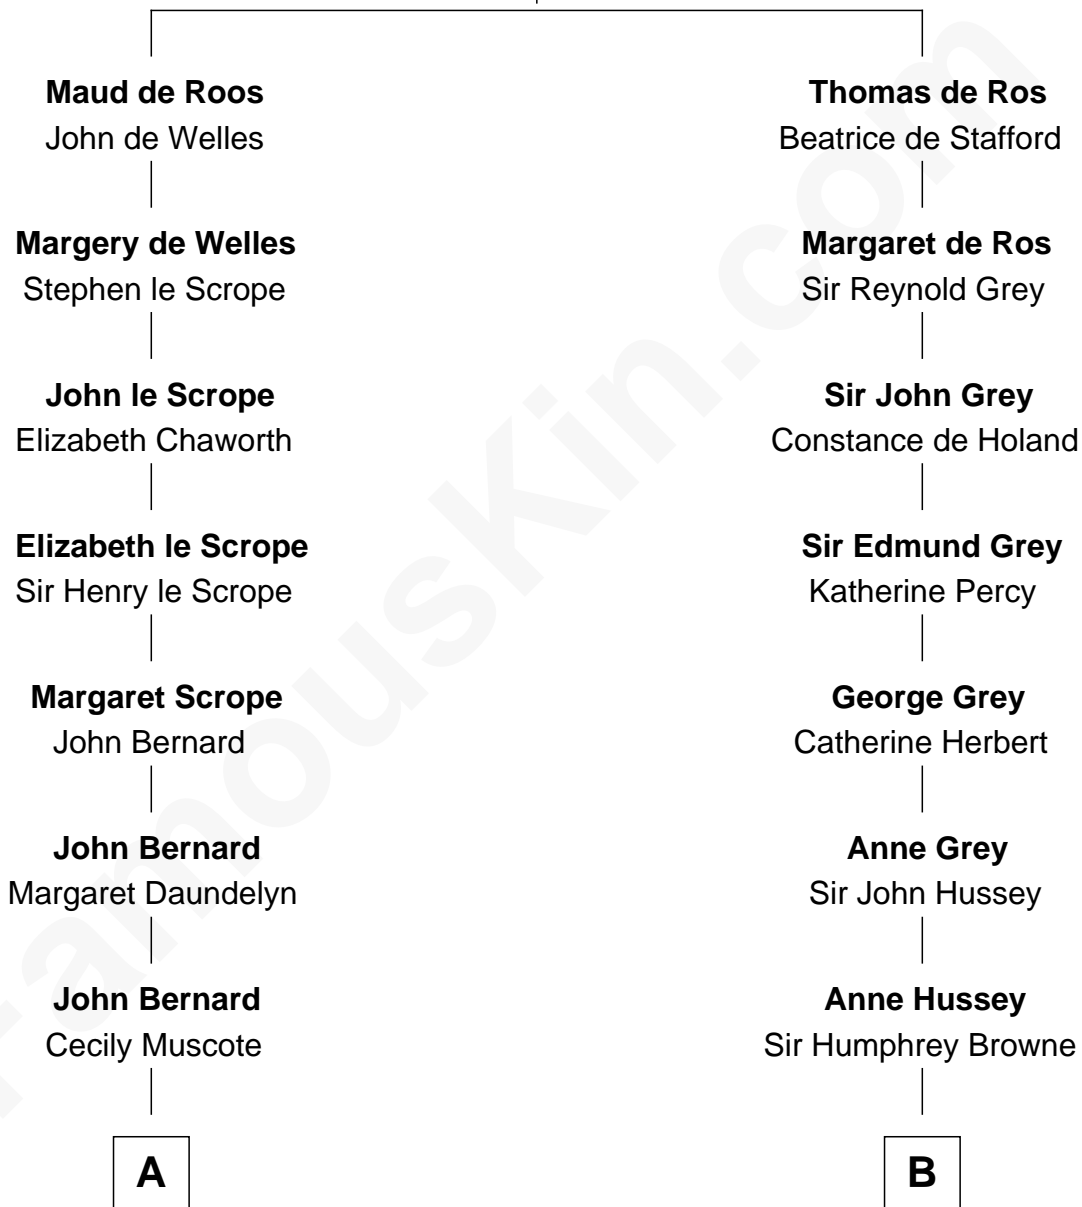

FamousKin.com Relationship Chart of

James Madison

4th U.S. President

13th cousin 7 times removed of

Kit Harington

TV Actor - "Game of Thrones"

Sir William de Ros
Margery de Badlesmere

C

Lois Marjorie Legge
Ernest Wriothesley Denny

Lavender Cecilia Denny
John Charles Dundas Harington

Sir David Richard Harington
Deborah Jane Catesby

Kit Harington

TV Actor - "Game of Thrones"