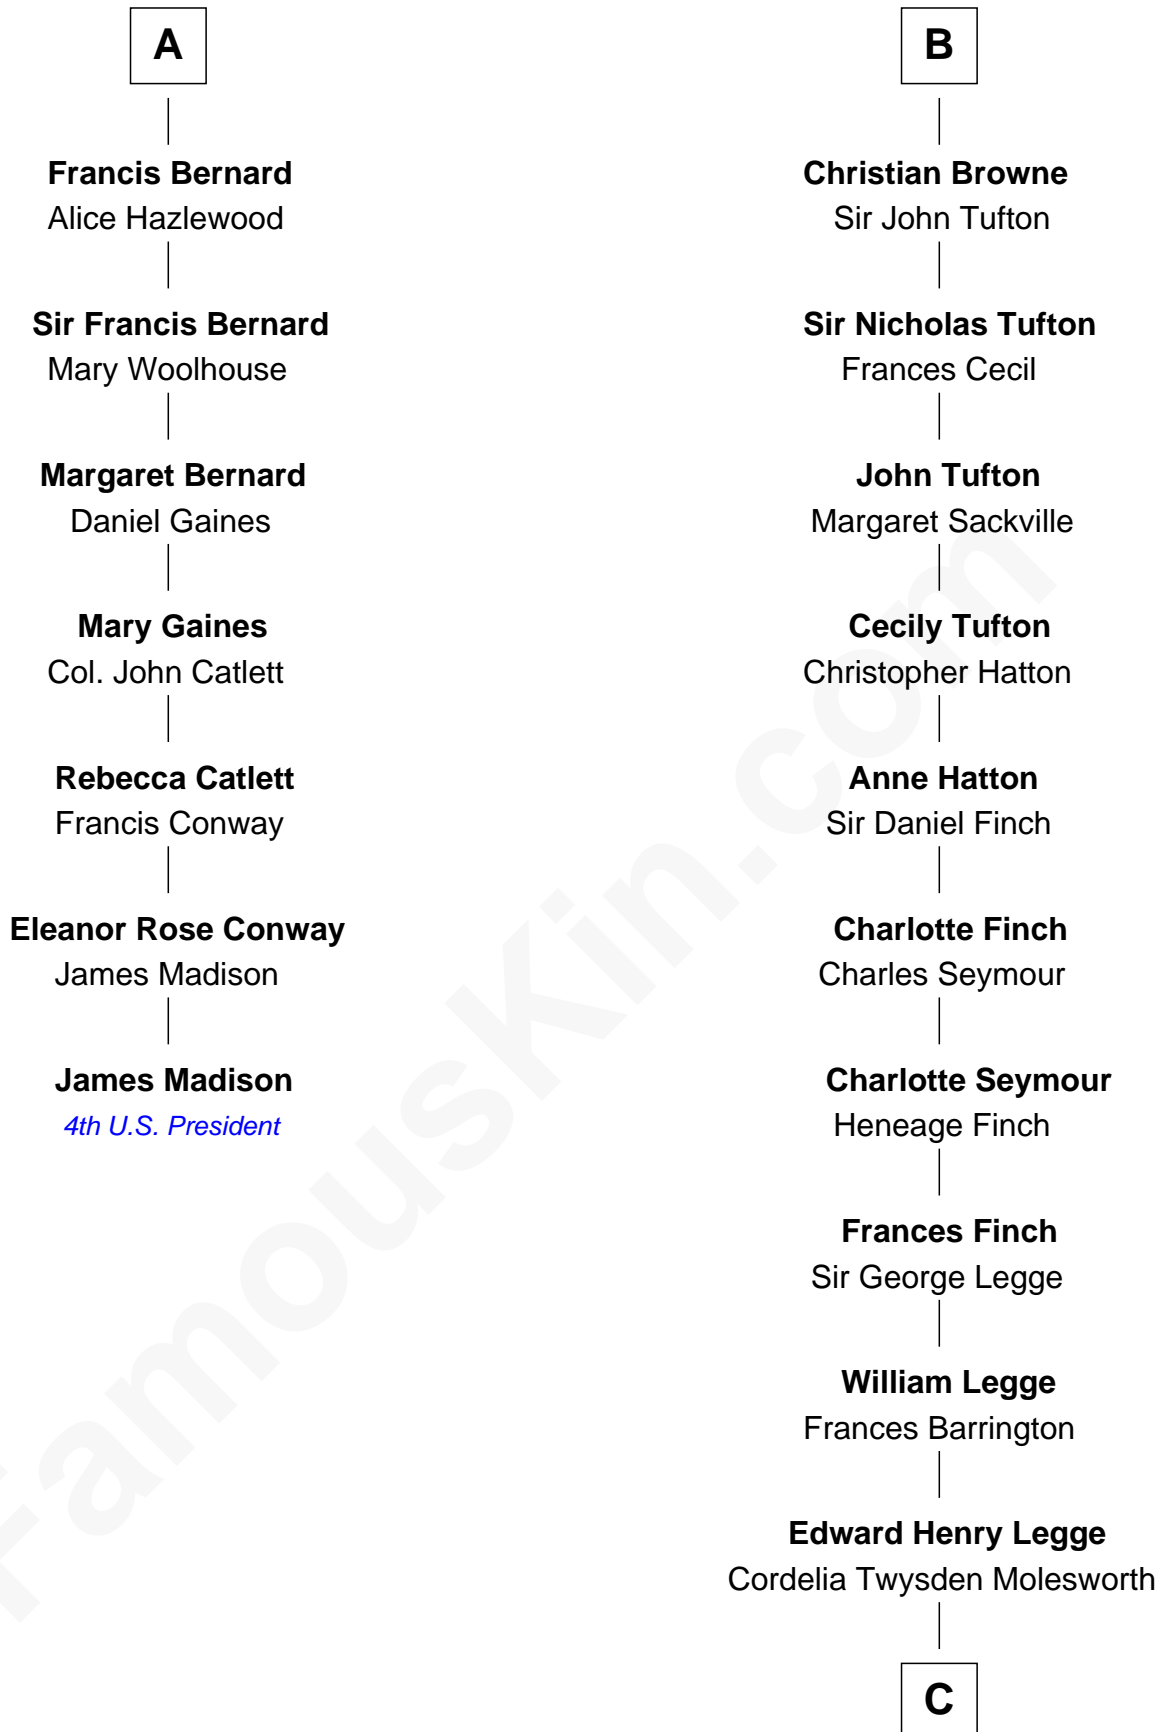

FamousKin.com Relationship Chart of

James Madison

4th U.S. President

13th cousin 7 times removed of

Kit Harington

TV Actor - "Game of Thrones"

Sir William de Ros
Margery de Badlesmere

C

Lois Marjorie Legge
Ernest Wriothesley Denny

Lavender Cecilia Denny
John Charles Dundas Harington

Sir David Richard Harington
Deborah Jane Catesby

Kit Harington

TV Actor - "Game of Thrones"