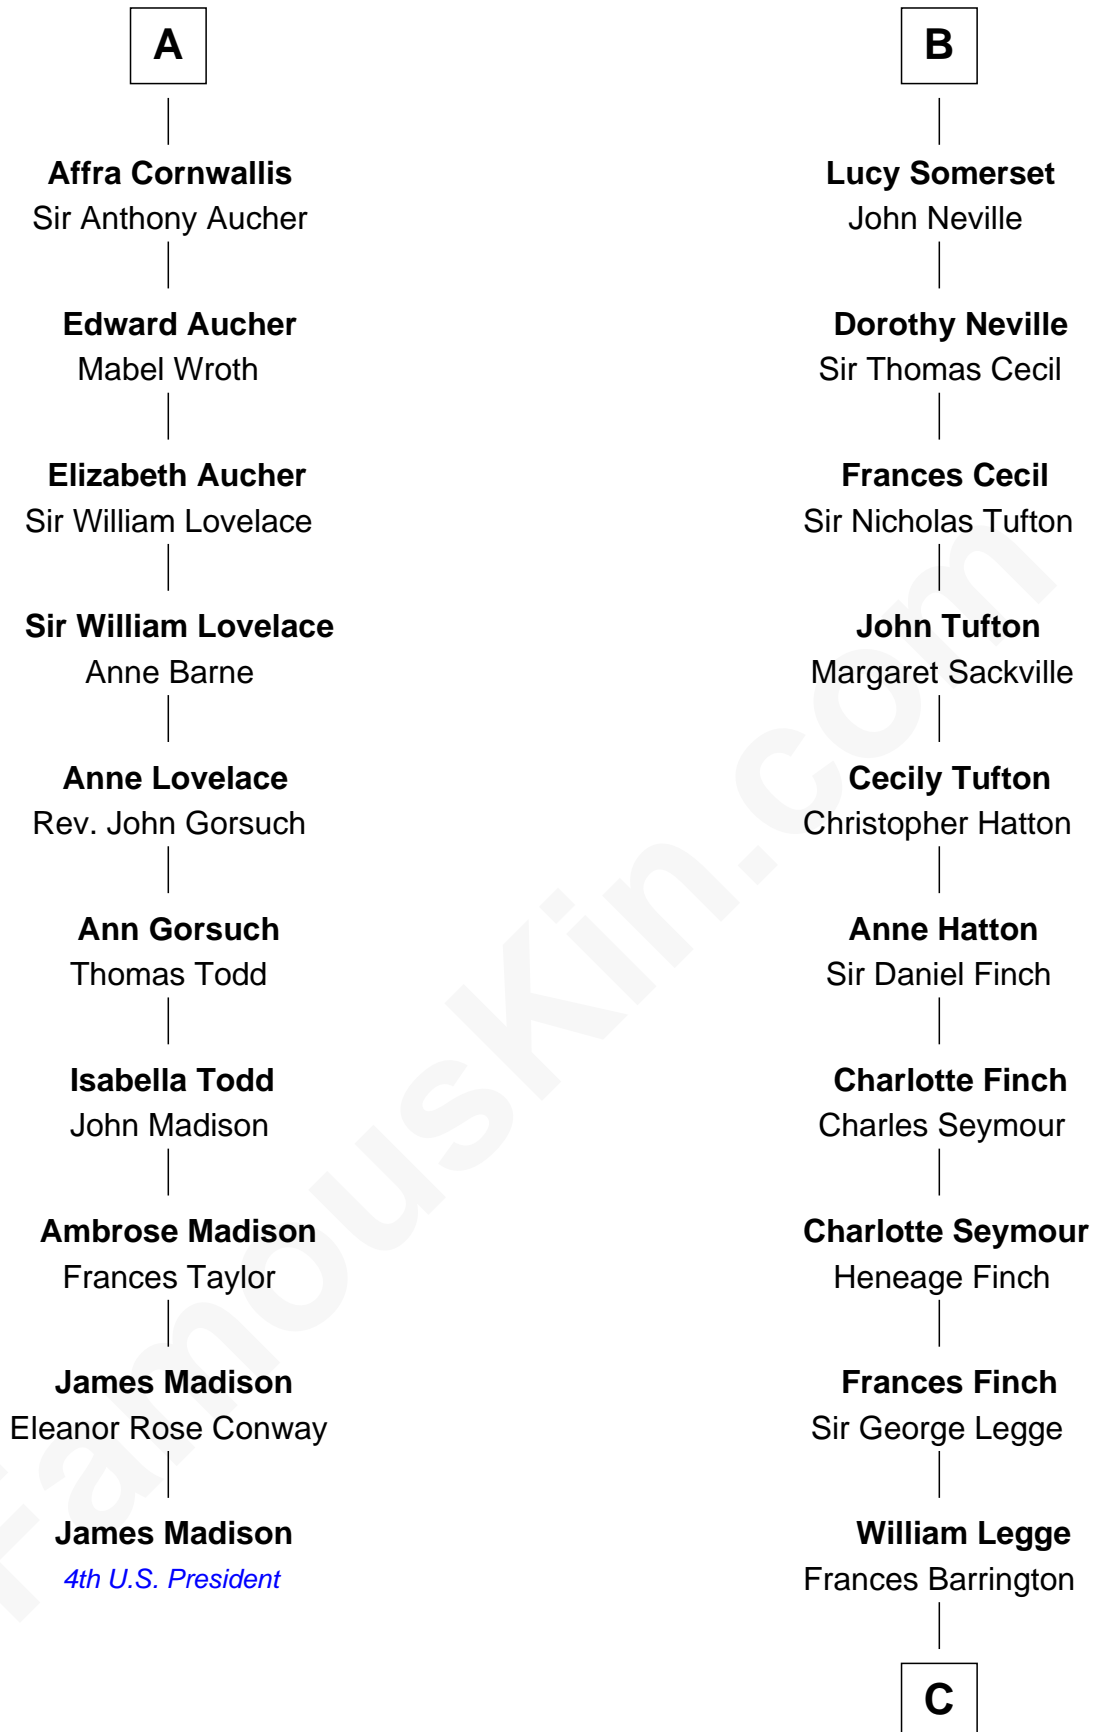

# FamousKin.com Relationship Chart of

**James Madison**

4th U.S. President

16th cousin 5 times removed of

**Kit Harington**

TV Actor - "Game of Thrones"

**Hugh le Despencer**

Eleanor de Clare

Maurice de Berkeley

**Thomas de Berkeley**

Margaret de Lisle

**Elizabeth de Berkeley**

Richard de Beauchamp

**Eleanor Beauchamp**

Edmund Beaufort

**Henry Beaufort**

Joan Hill

**Charles Somerset**

Elizabeth Herbert

**Henry Somerset**

Elizabeth Browne

**B**

C

**Edward Henry Legge**

Cordelia Twysden Molesworth

**Lois Marjorie Legge**

Ernest Wriothsesley Denny

**Lavender Cecilia Denny**

John Charles Dundas Harington

**Sir David Richard Harington**

Deborah Jane Catesby

**Kit Harington**