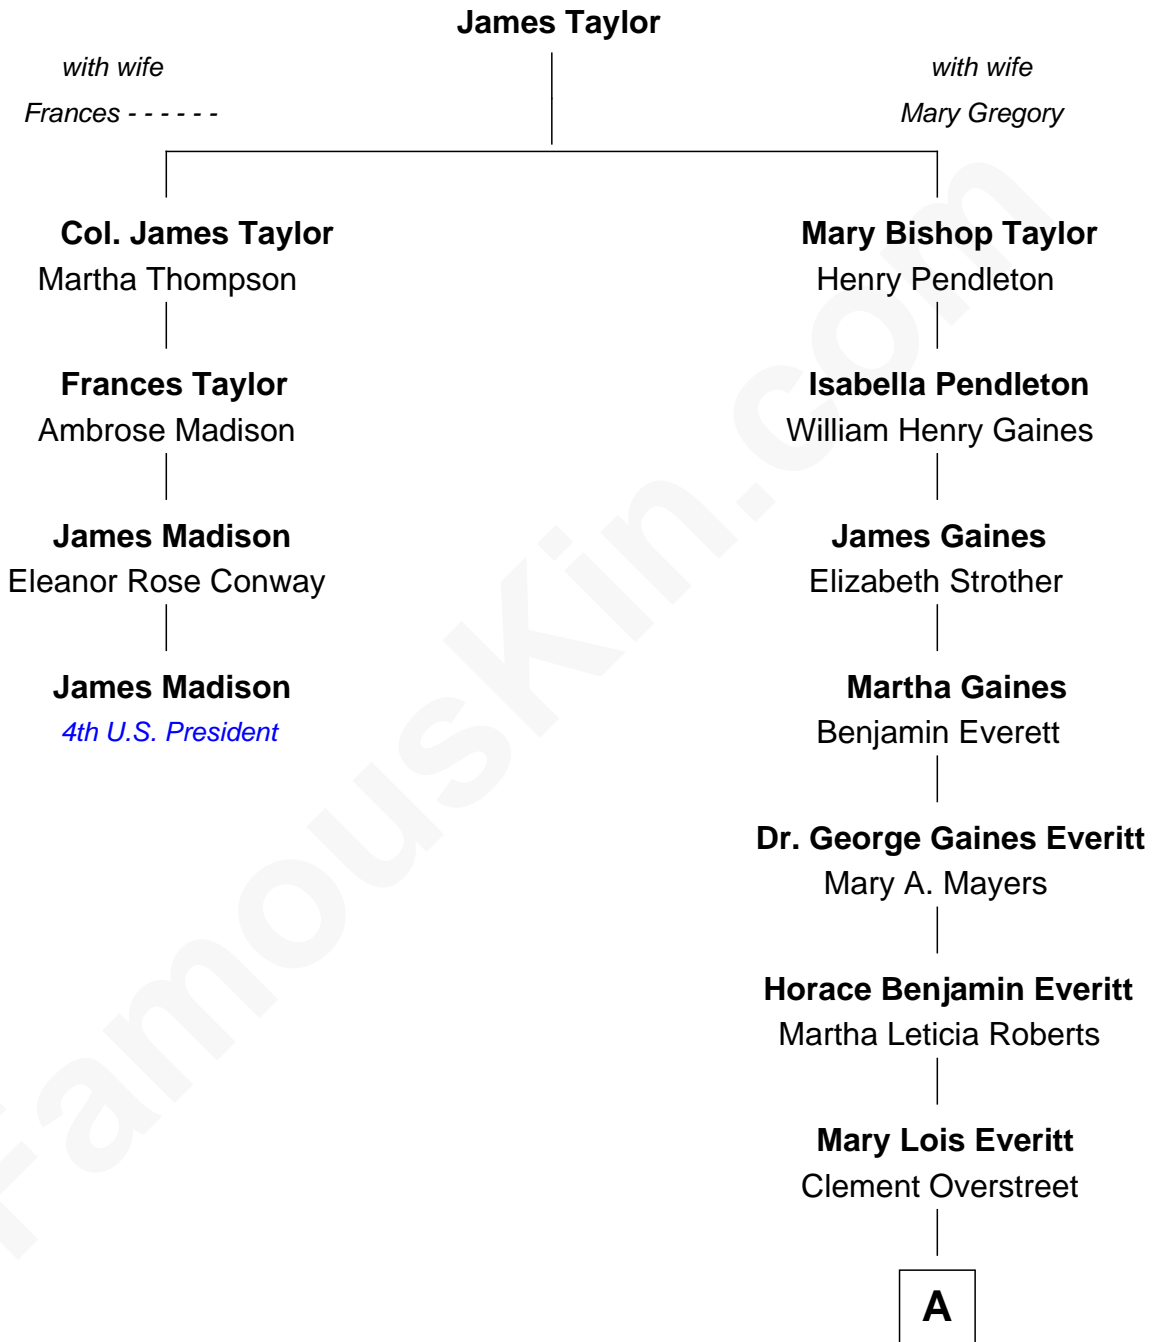

# FamousKin.com Relationship Chart of

**James Madison**  
*4th U.S. President*

3rd cousin 5 times removed of

**William H. Macy**  
*TV and Movie Actor*

**A**

Lois Elizabeth Overstreet

William Hall Macy

**William H. Macy**

*TV and Movie Actor*

FamousKin.com