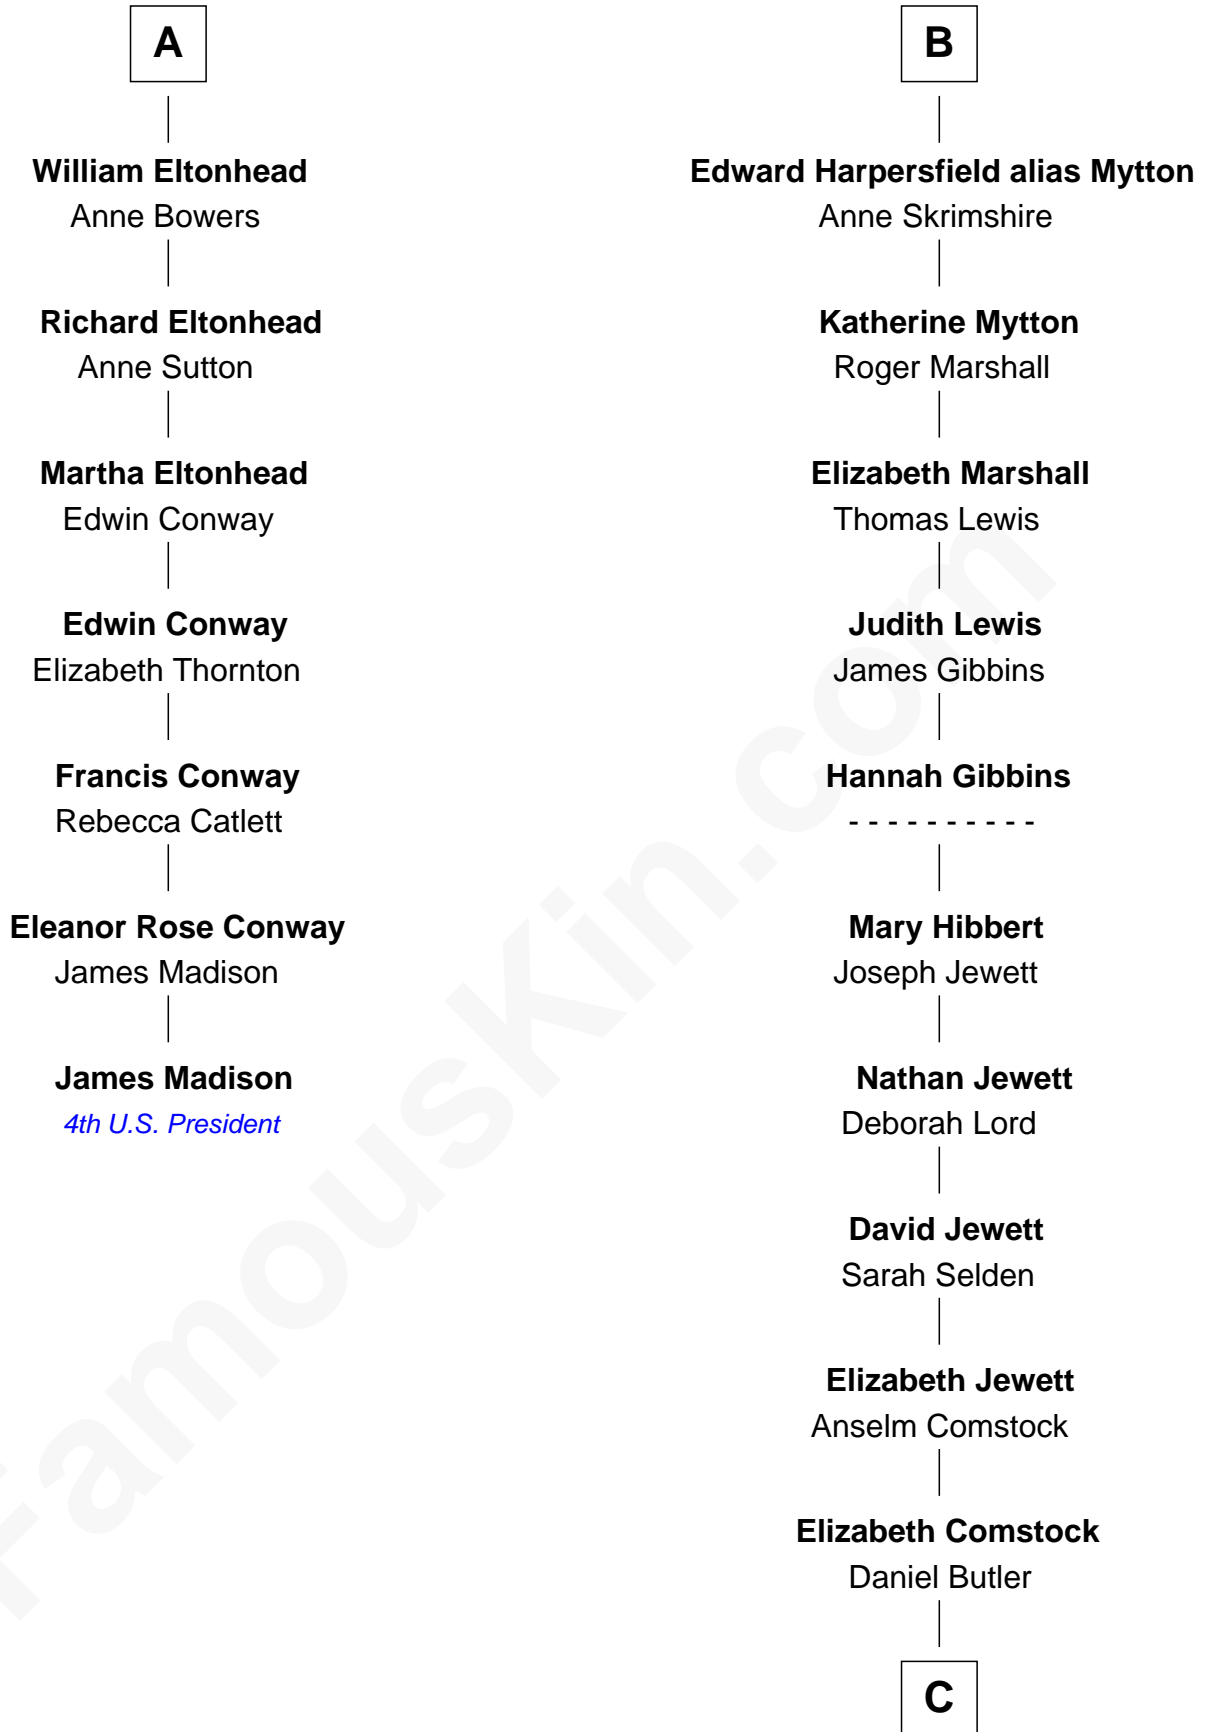

FamousKin.com Relationship Chart of

James Madison
4th U.S. President

13th cousin 8 times removed of

Gerald Ford
38th U.S. President

C

George Selden Butler

Elizabeth Ely Gridley

Amy Gridley Butler

George Manney Ayer

Adele Augusta Ayer

Levi Addison Gardner

Dorothy Ayer Gardner

Leslie Lynch King

Gerald Ford

38th U.S. President

FamousKin.com