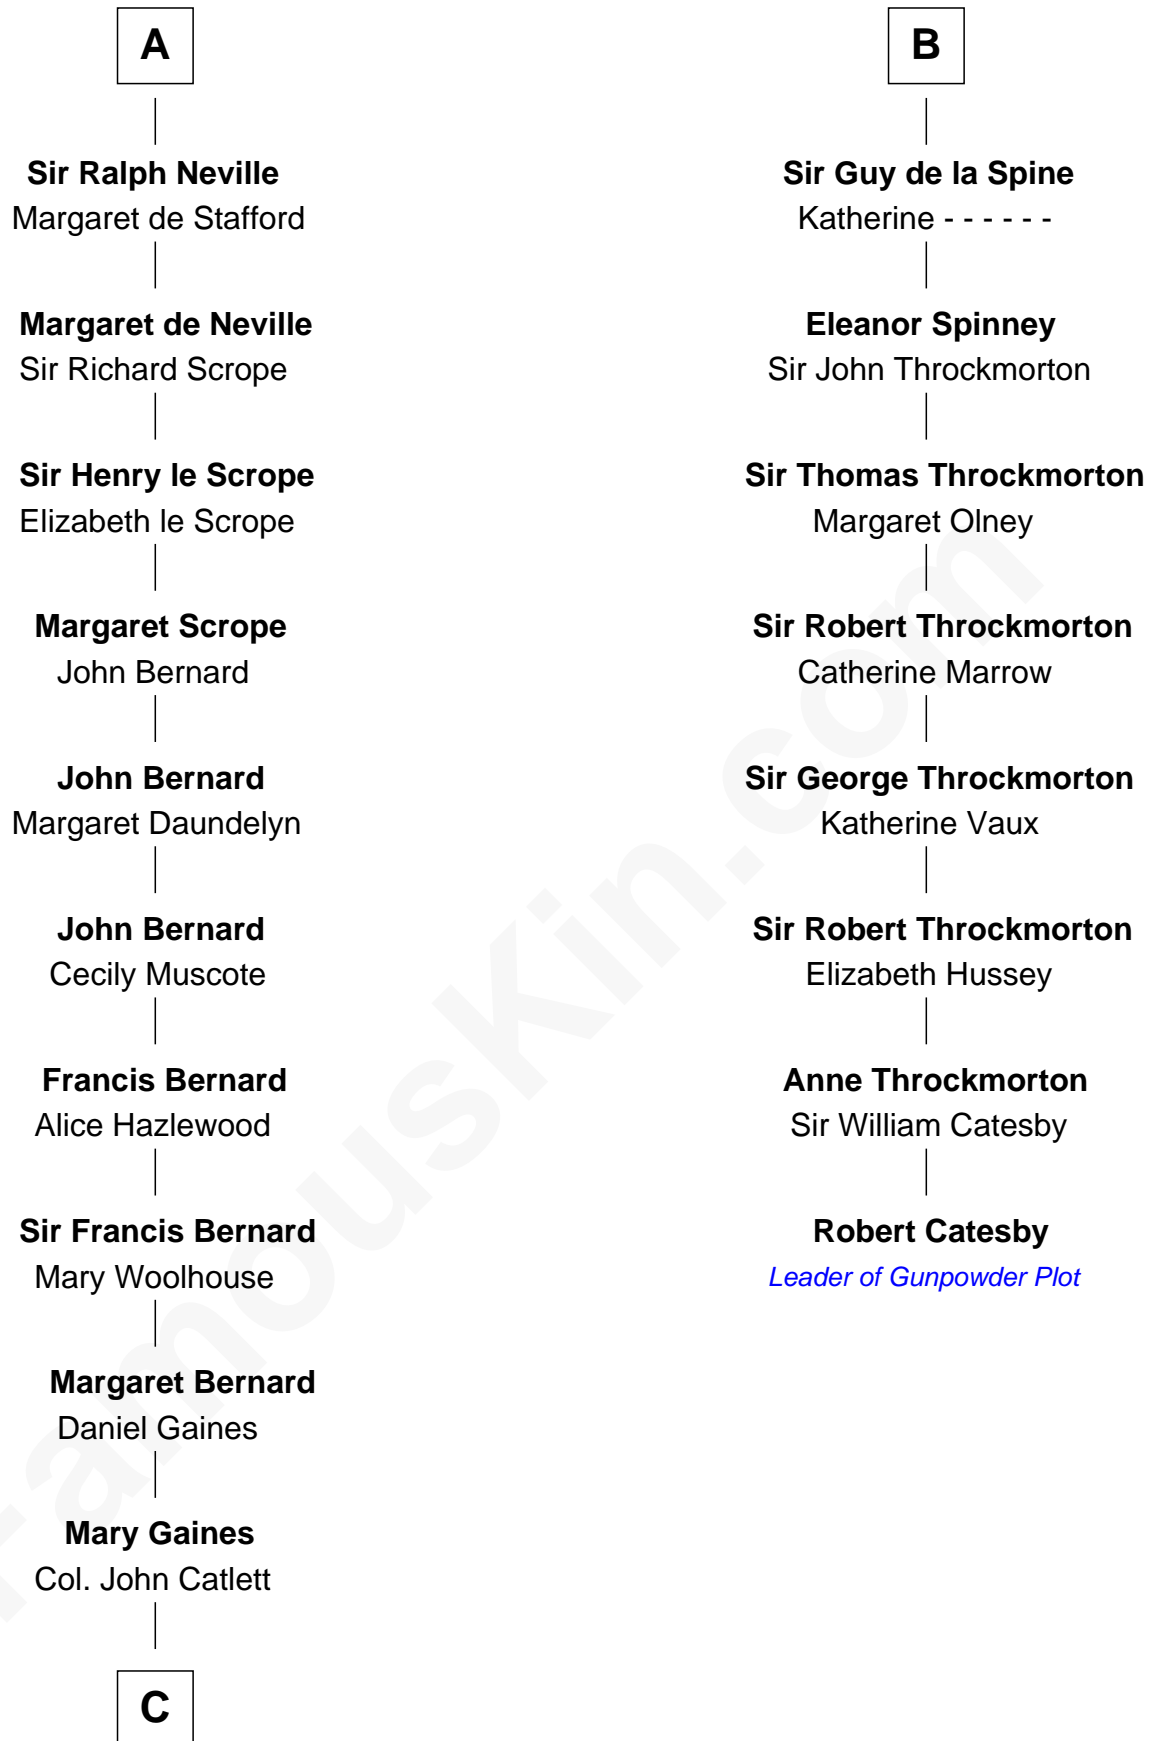

FamousKin.com Relationship Chart of

James Madison

4th U.S. President

14th cousin 5 times removed of

Robert Catesby

Leader of Gunpowder Plot

C

Rebecca Catlett

Francis Conway

Eleanor Rose Conway

James Madison

James Madison

4th U.S. President

FamousKin.com