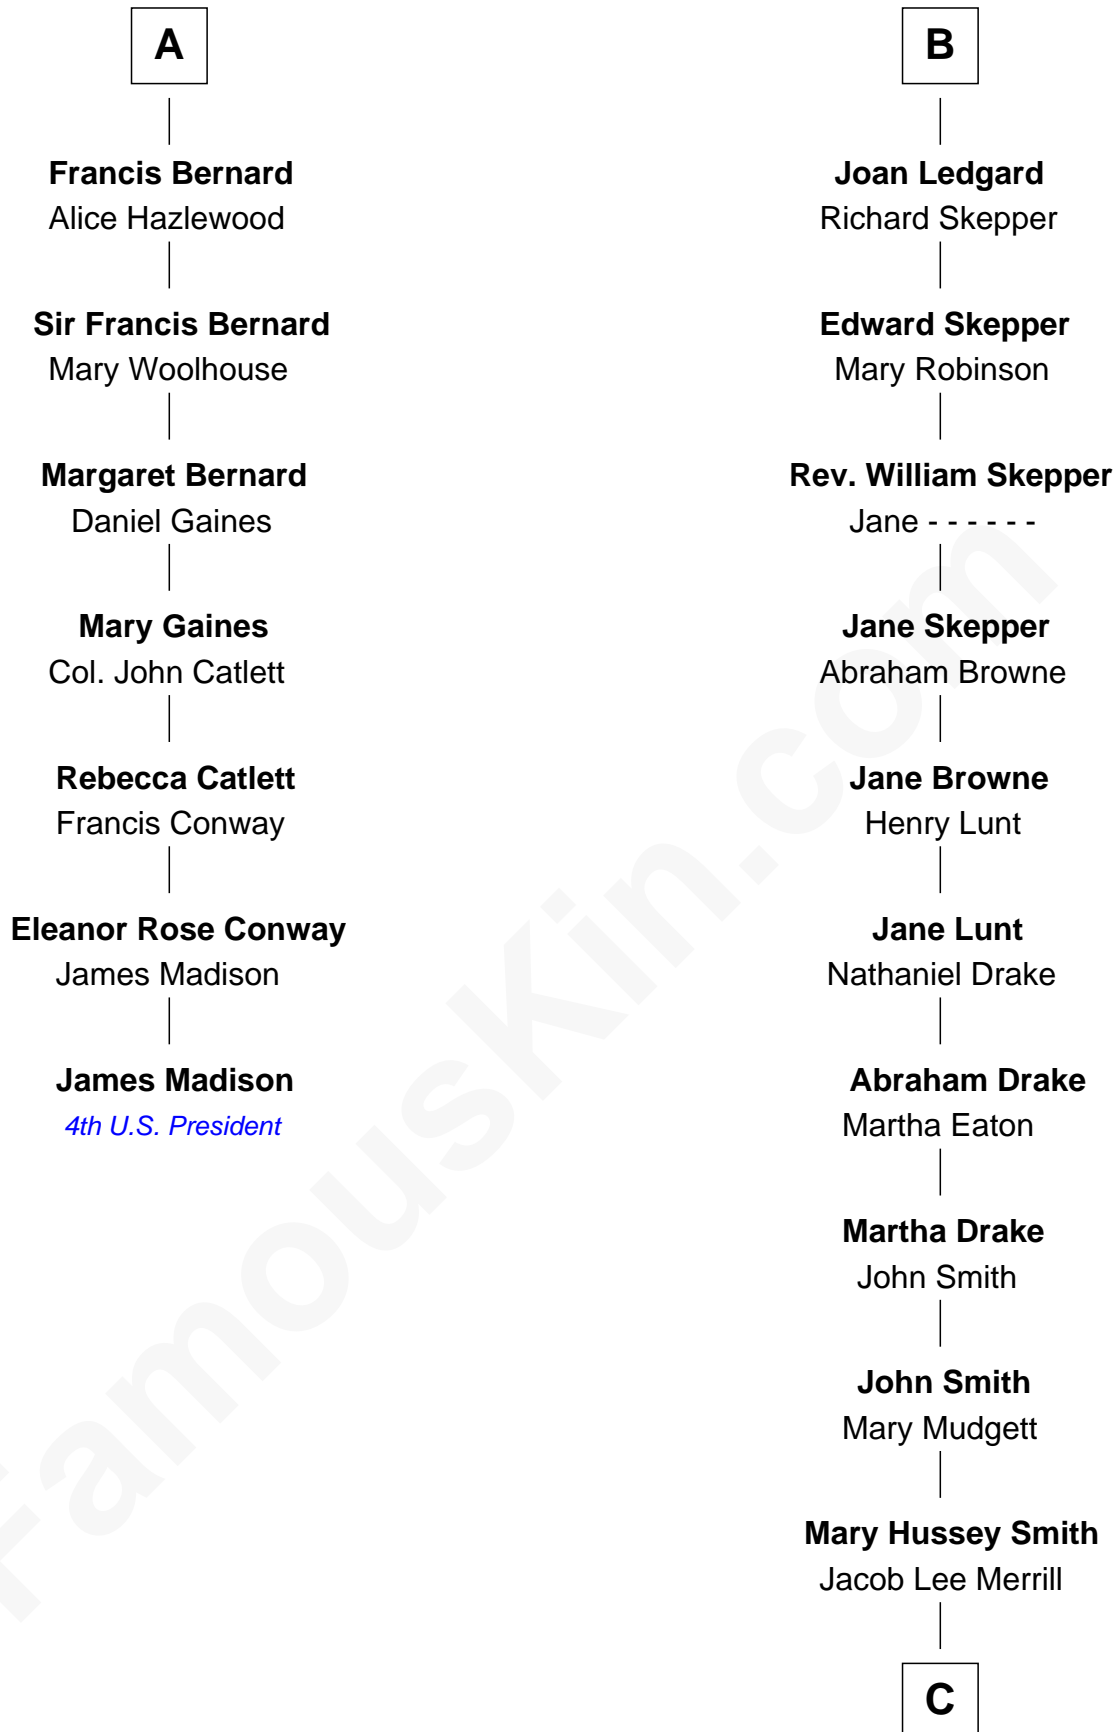

FamousKin.com Relationship Chart of

James Madison

4th U.S. President

13th cousin 8 times removed of

Meghan Markle

Duchess of Sussex, TV Actress

Sir Ralph de Neville

Alice de Audley

Sir Martin de la See

Joan de la See

Sir Piers Hildyard

Isabel Hildyard

Ralph Legard

B

C

George David Merrill

Mary Bird

Gertrude May Merrill

Fred George Sanders

Doris Mary Rita Sanders

Gordon Arnold Markle

Thomas Wayne Markle

Doria Loyce Ragland

Meghan Markle