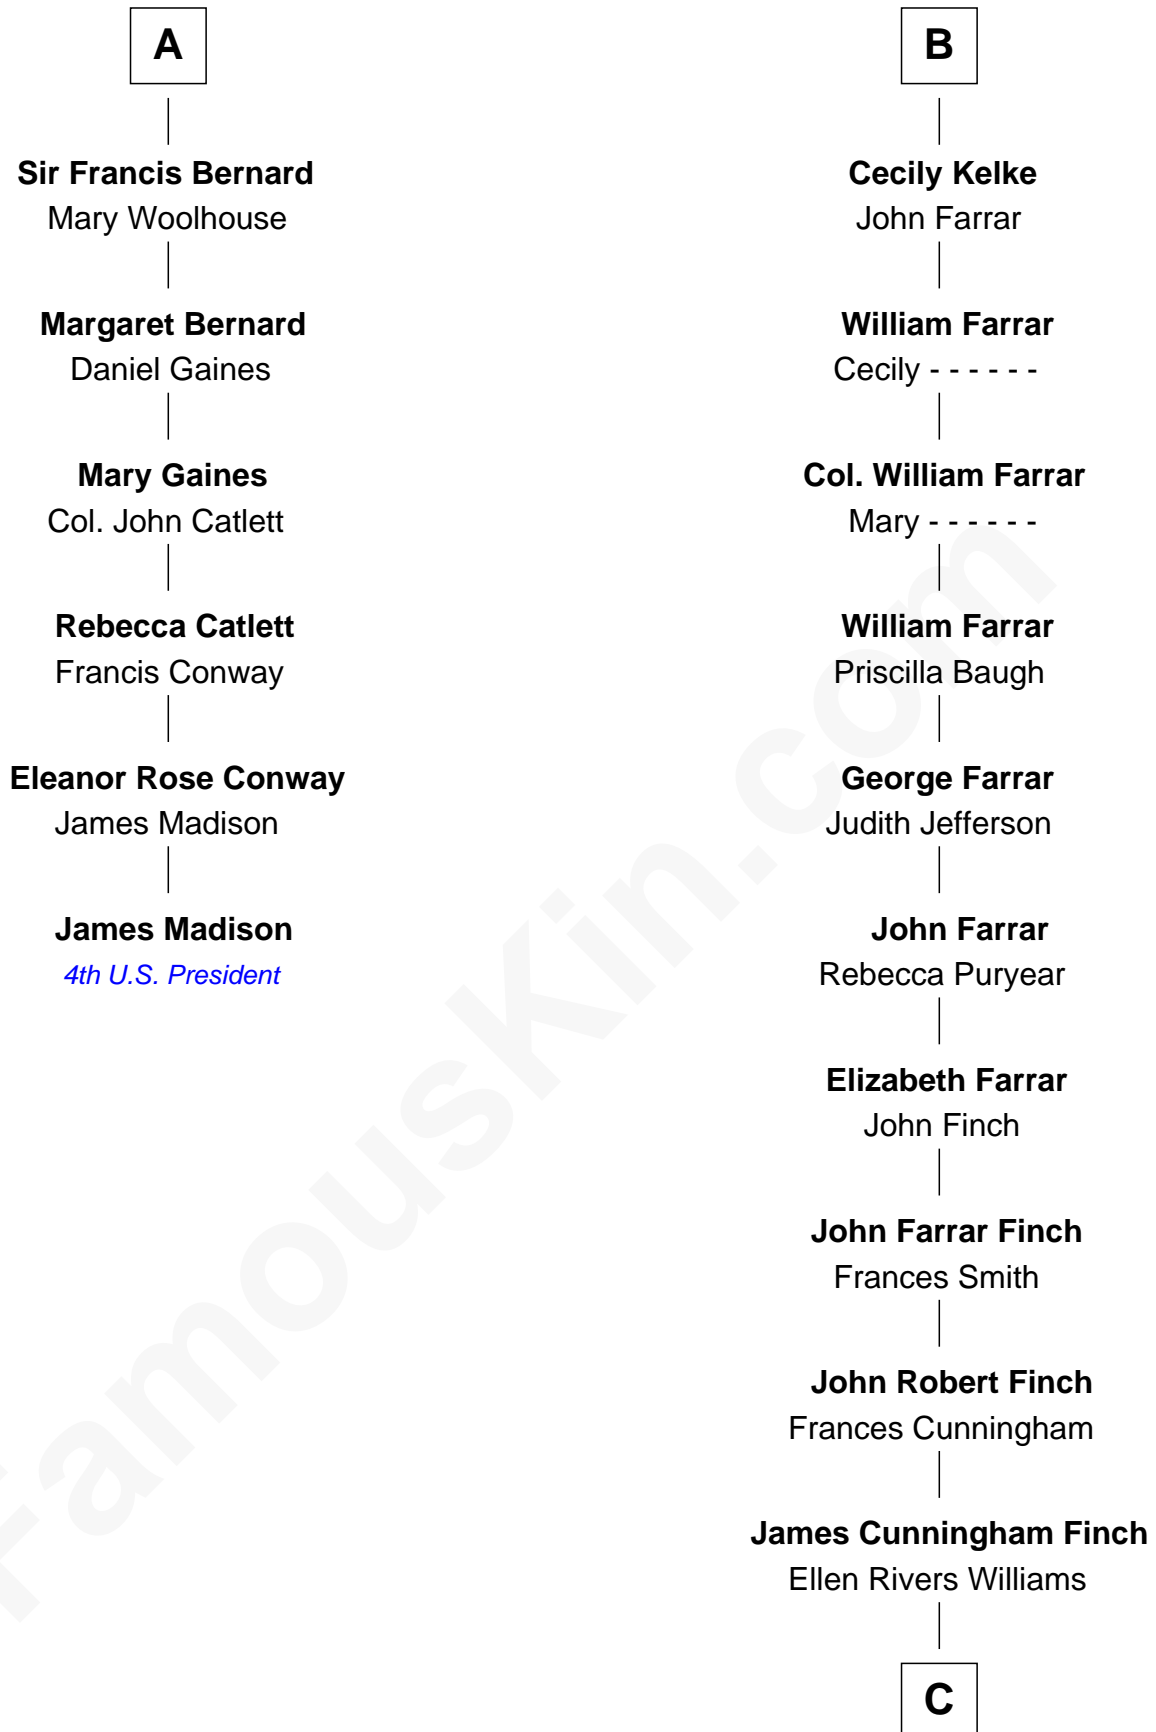

# FamousKin.com Relationship Chart of

**James Madison**

*4th U.S. President*

12th cousin 6 times removed of

**Harper Lee**

*Author of To Kill a Mockingbird*

**Sir Hugh de Stafford**  
Philippa de Beauchamp

**Margaret de Stafford**

Margaret Daundelyn

**John Bernard**

Cecily Muscote

**Francis Bernard**

Alice Hazlewood

**A**

**Katherine de Stafford**

Michael de la Pole

**Isabel de la Pole**

Thomas Morley

**Anne Morley**

Sir John Hastings

**Elizabeth Hastings**

Sir Robert Hildyard

**Katherine Hildyard**

William Girlington

**Isabel Girlington**

Christopher Kelke

**William Kelke**

Thomasine Skerne

**B**

C

Frances Cunningham Finch

Amasa Coleman Lee