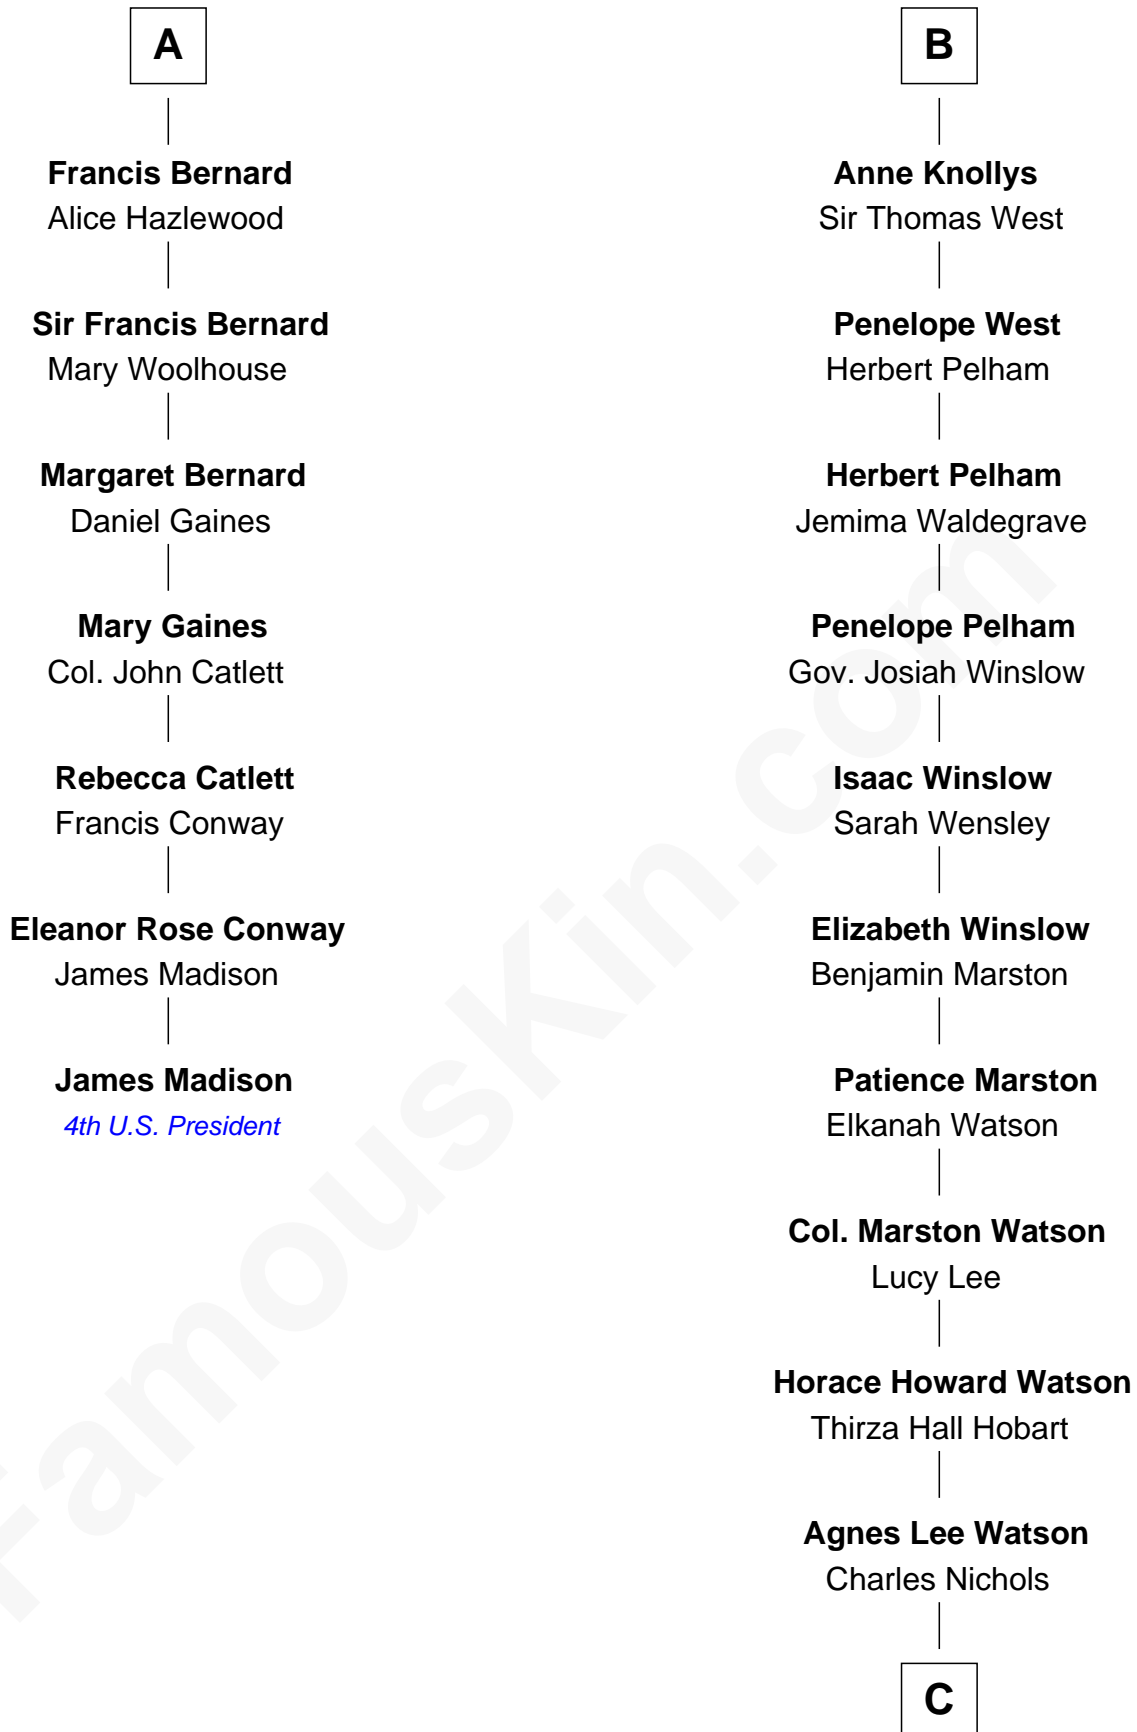

# FamousKin.com Relationship Chart of

**James Madison**

*4th U.S. President*

13th cousin 8 times removed of

**John Cena**

*Movie Actor and WWE Pro Wrestler*

**Sir Thomas de Beauchamp**

Katherine de Mortimer

**Margaret Scrope**

John Bernard

**John Bernard**

Margaret Daundelyn

**John Bernard**

Cecily Muscote

**A**

**Sir William Beauchamp**

Joan Fitzalan

**Joan Beauchamp**

James Butler

**Sir Thomas Butler**

Anne Hankeford

**Margaret Butler**

Sir William Boleyn

**Thomas Boleyn**

Elizabeth Howard

**Mary Boleyn**

Sir William Carey

**Catherine Carey**

Sir Francis Knollys

**B**

**C**

**Charles H. Nichols**