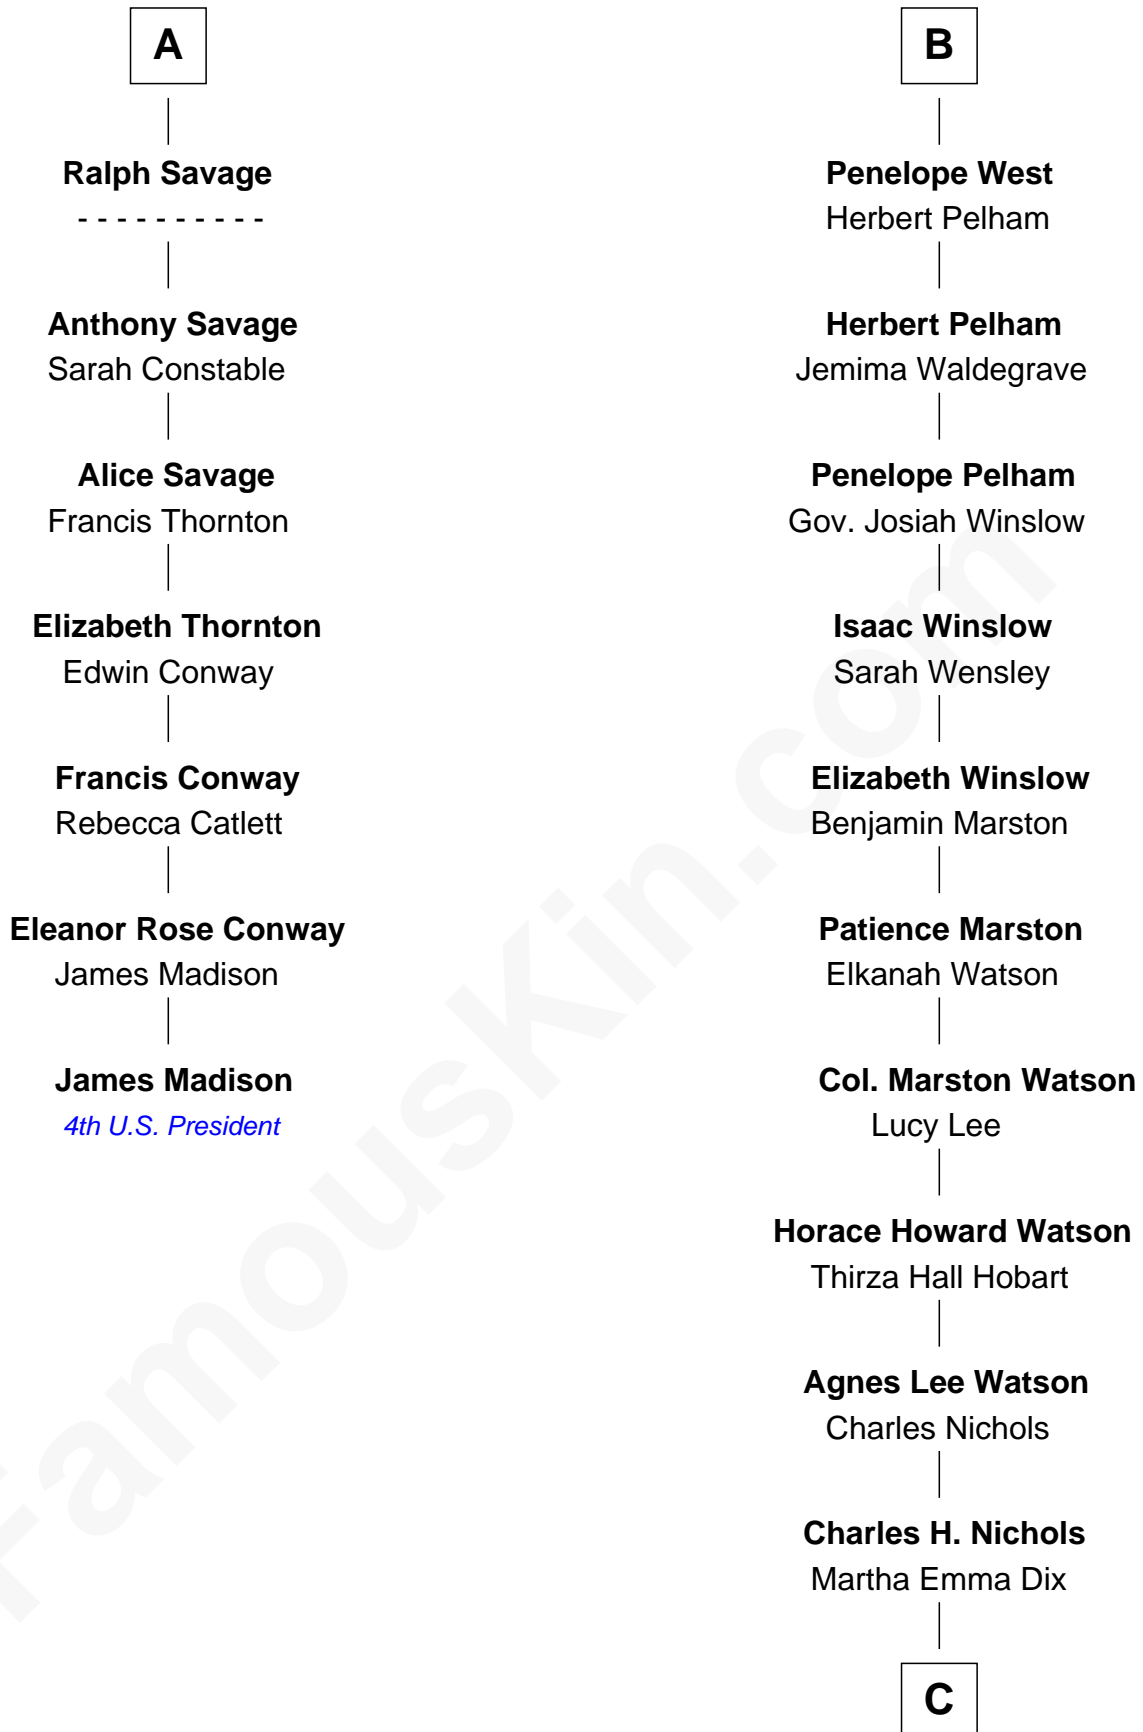

# FamousKin.com Relationship Chart of

**James Madison**

*4th U.S. President*

13th cousin 7 times removed of

**John Cena**

*Movie Actor and WWE Pro Wrestler*

**C**

**Charles Nichols**  
Julia Ellen Skelton

**Natalie Nichols**  
Ulysses John Lupien

**Carol Frances Lupien**  
John Joseph Cena

**John Cena**  
*Actor and Pro Wrestler*