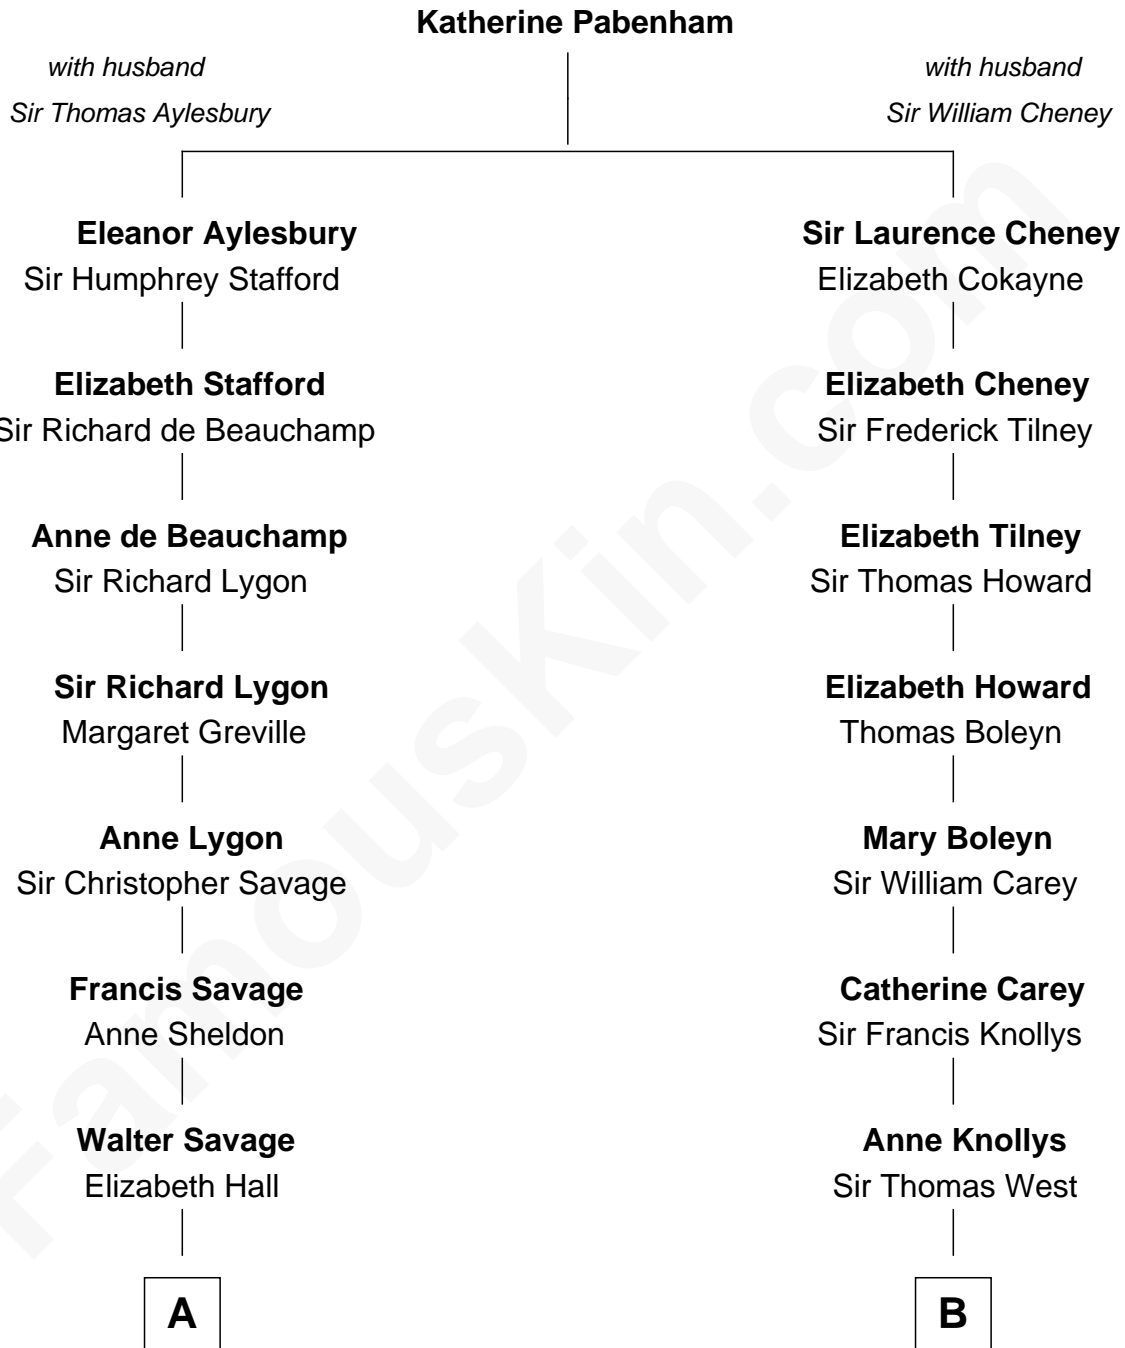

# FamousKin.com Relationship Chart of

**James Madison**

*4th U.S. President*

13th cousin 7 times removed of

**John Cena**

*Movie Actor and WWE Pro Wrestler*

**C**

**Charles Nichols**  
Julia Ellen Skelton

**Natalie Nichols**  
Ulysses John Lupien

**Carol Frances Lupien**  
John Joseph Cena

**John Cena**  
*Actor and Pro Wrestler*