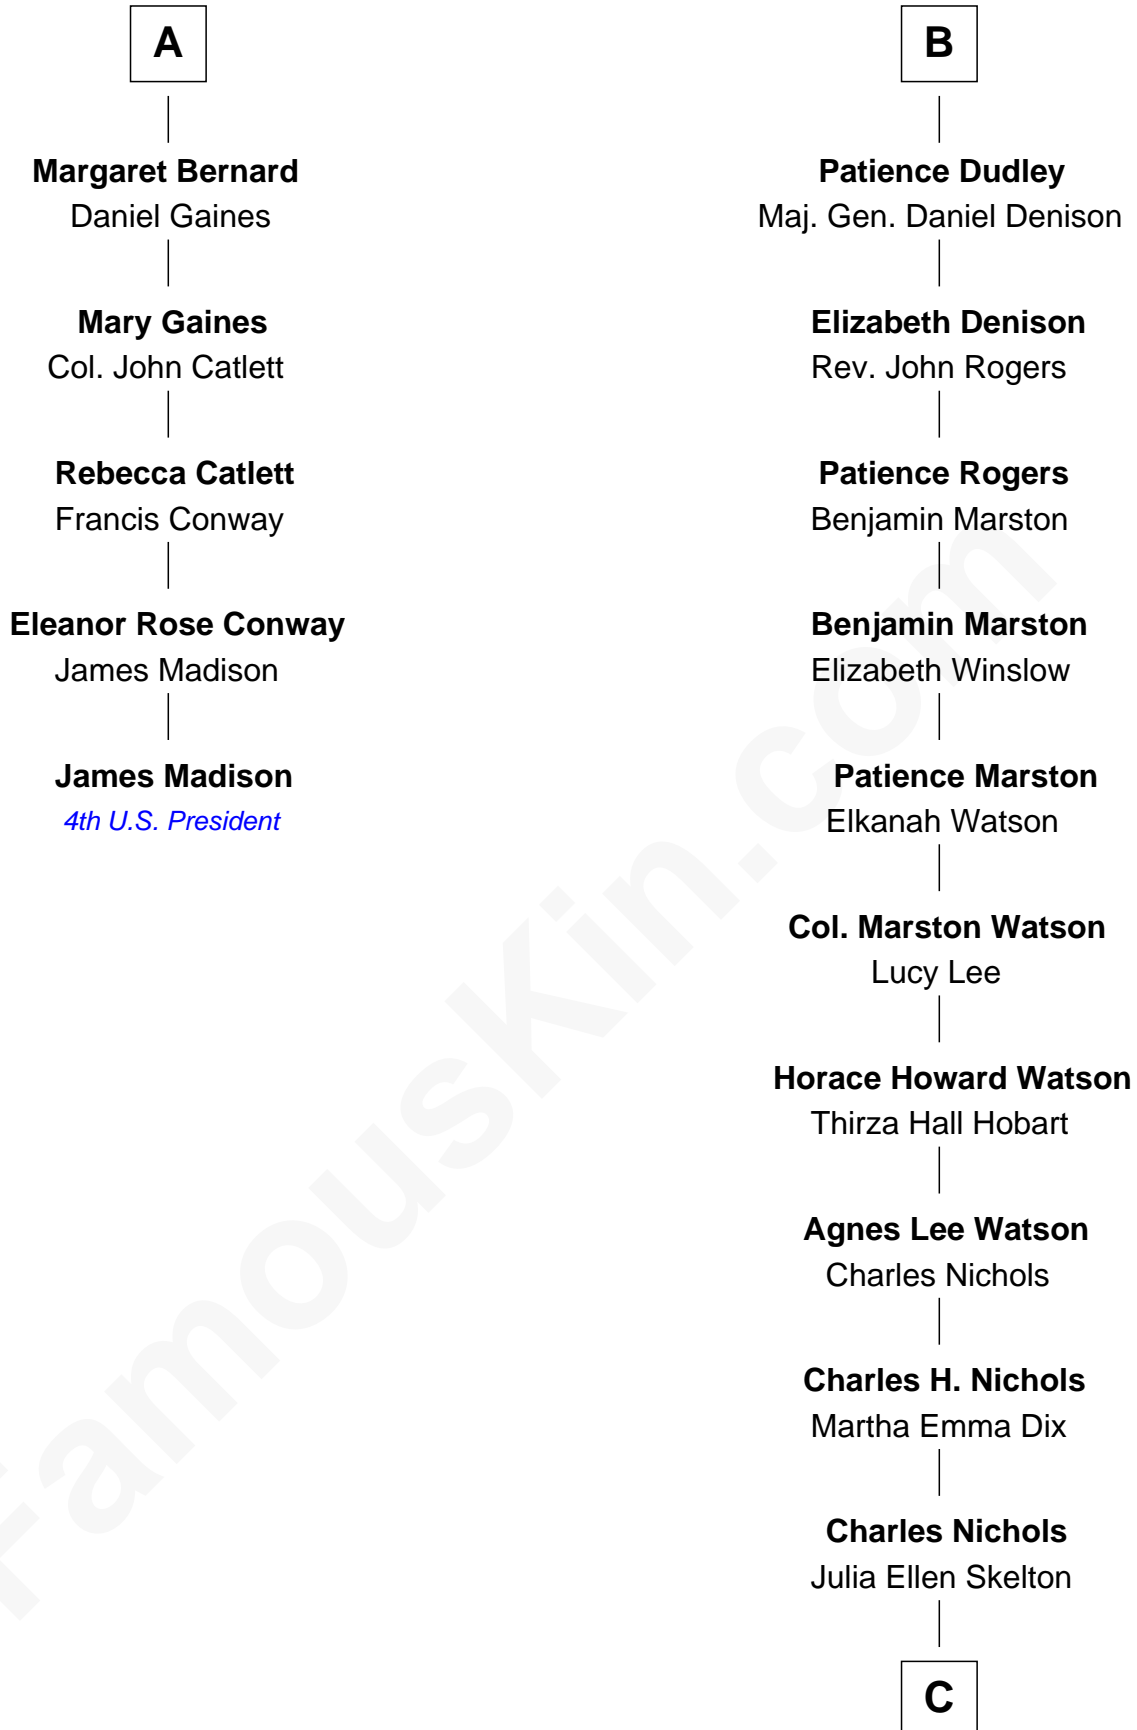

FamousKin.com Relationship Chart of

James Madison

4th U.S. President

11th cousin 8 times removed of

John Cena

Movie Actor and WWE Pro Wrestler

C

Natalie Nichols