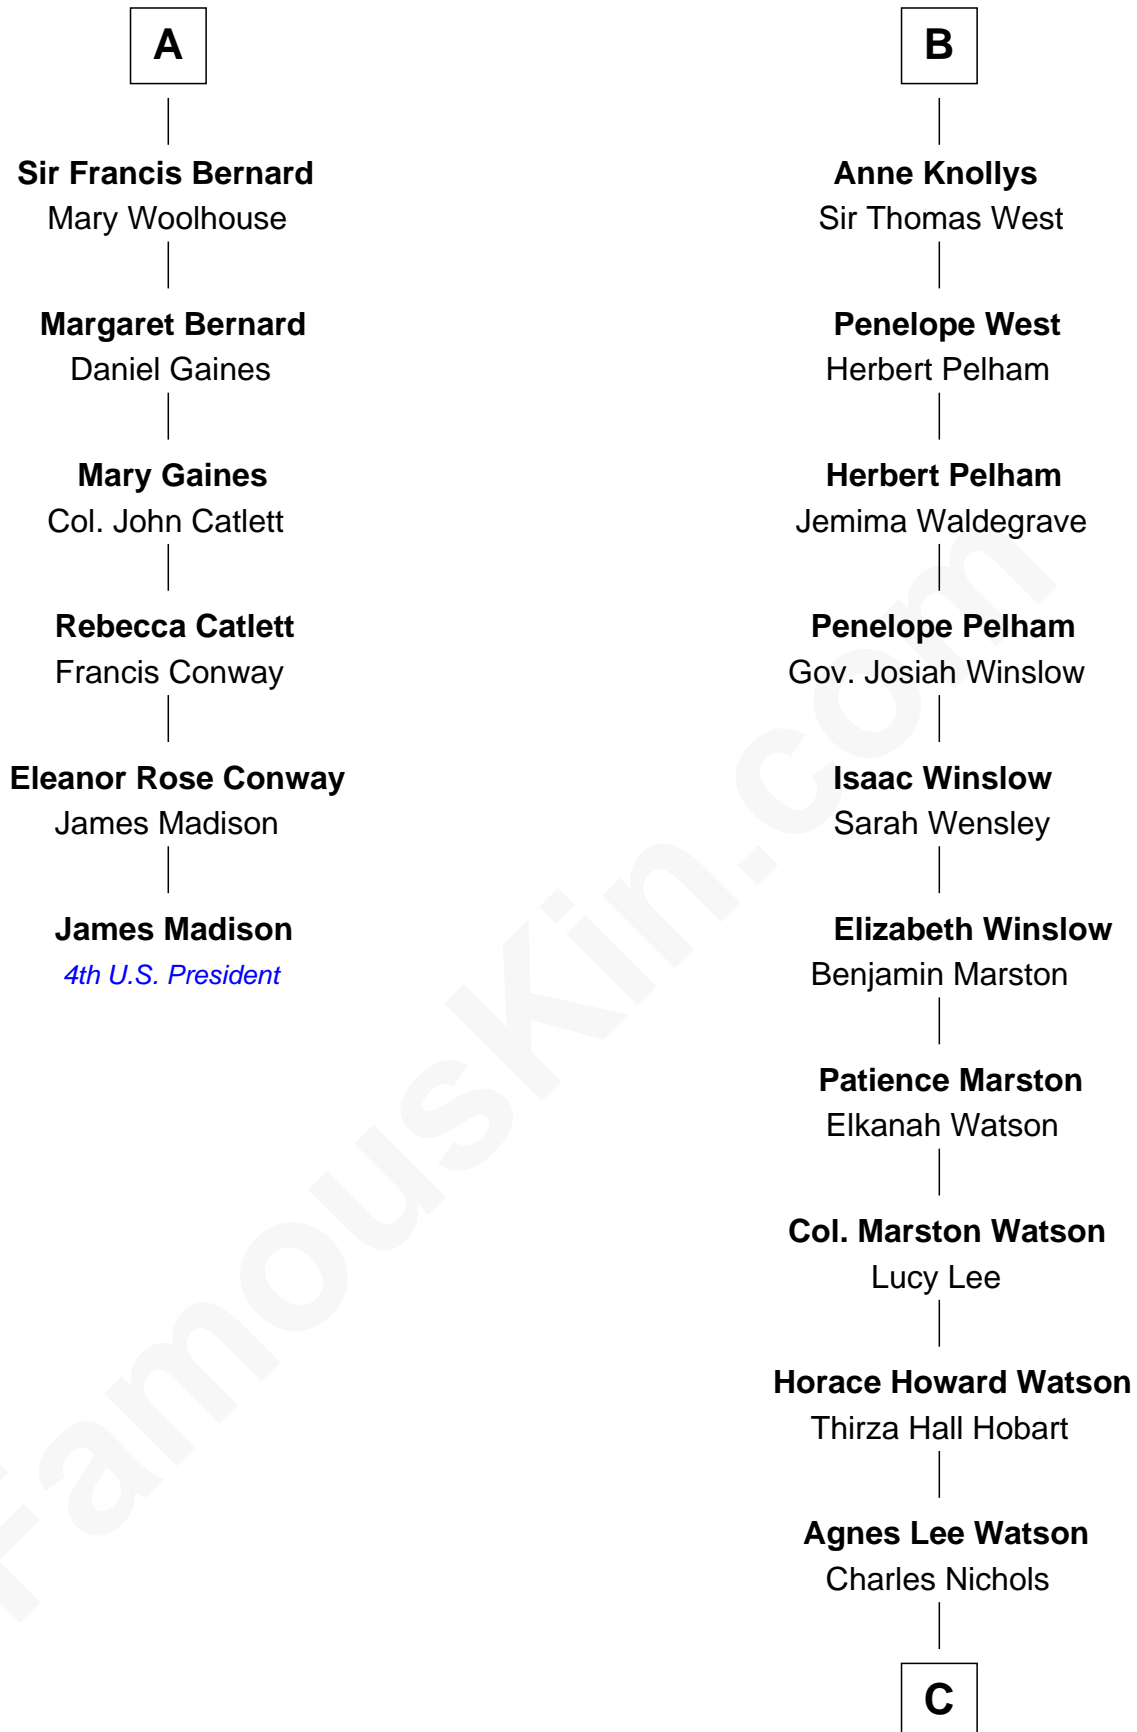

FamousKin.com Relationship Chart of

James Madison

4th U.S. President

12th cousin 9 times removed of

John Cena

Movie Actor and WWE Pro Wrestler

John de Welles

Maud de Roos

Margery de Welles

Stephen le Scrope

John le Scrope

Elizabeth Chaworth

Elizabeth le Scrope

Sir Henry le Scrope

Margaret Scrope

John Bernard

John Bernard

Margaret Daundelyn

John Bernard

Cecily Muscote

Francis Bernard

Alice Hazlewood

A

Anne de Welles

Elizabeth Howard

Mary Boleyn

Sir William Carey

Catherine Carey

Sir Francis Knollys

B

C

Charles H. Nichols