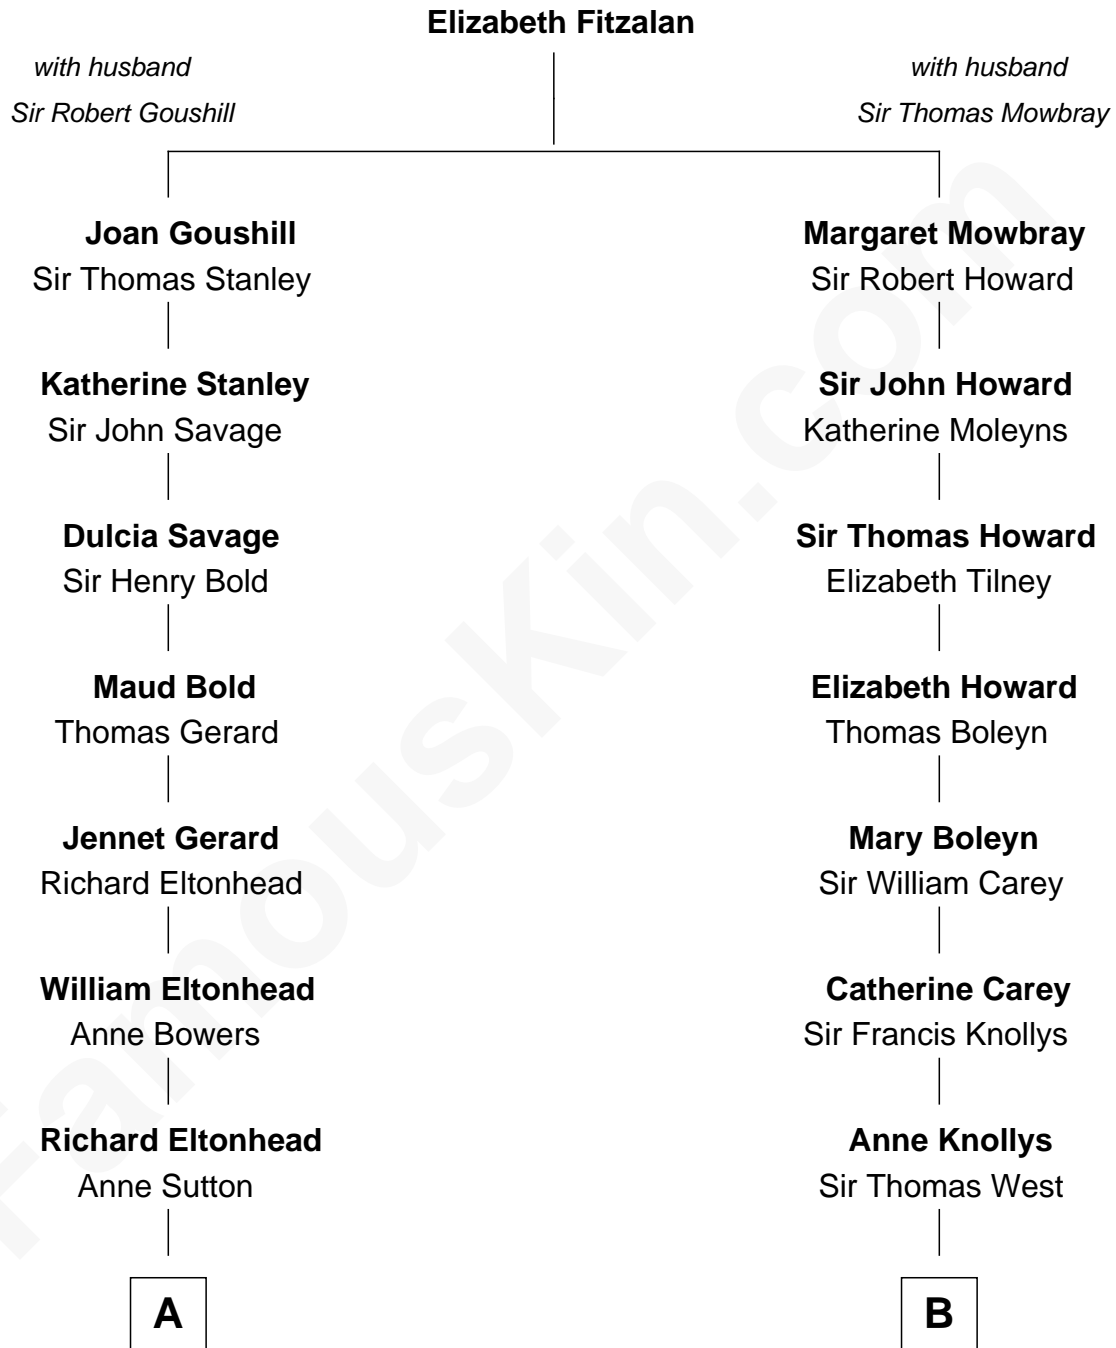

FamousKin.com Relationship Chart of

James Madison

4th U.S. President

11th cousin 9 times removed of

John Cena

Movie Actor and WWE Pro Wrestler

C

Charles Nichols
Julia Ellen Skelton