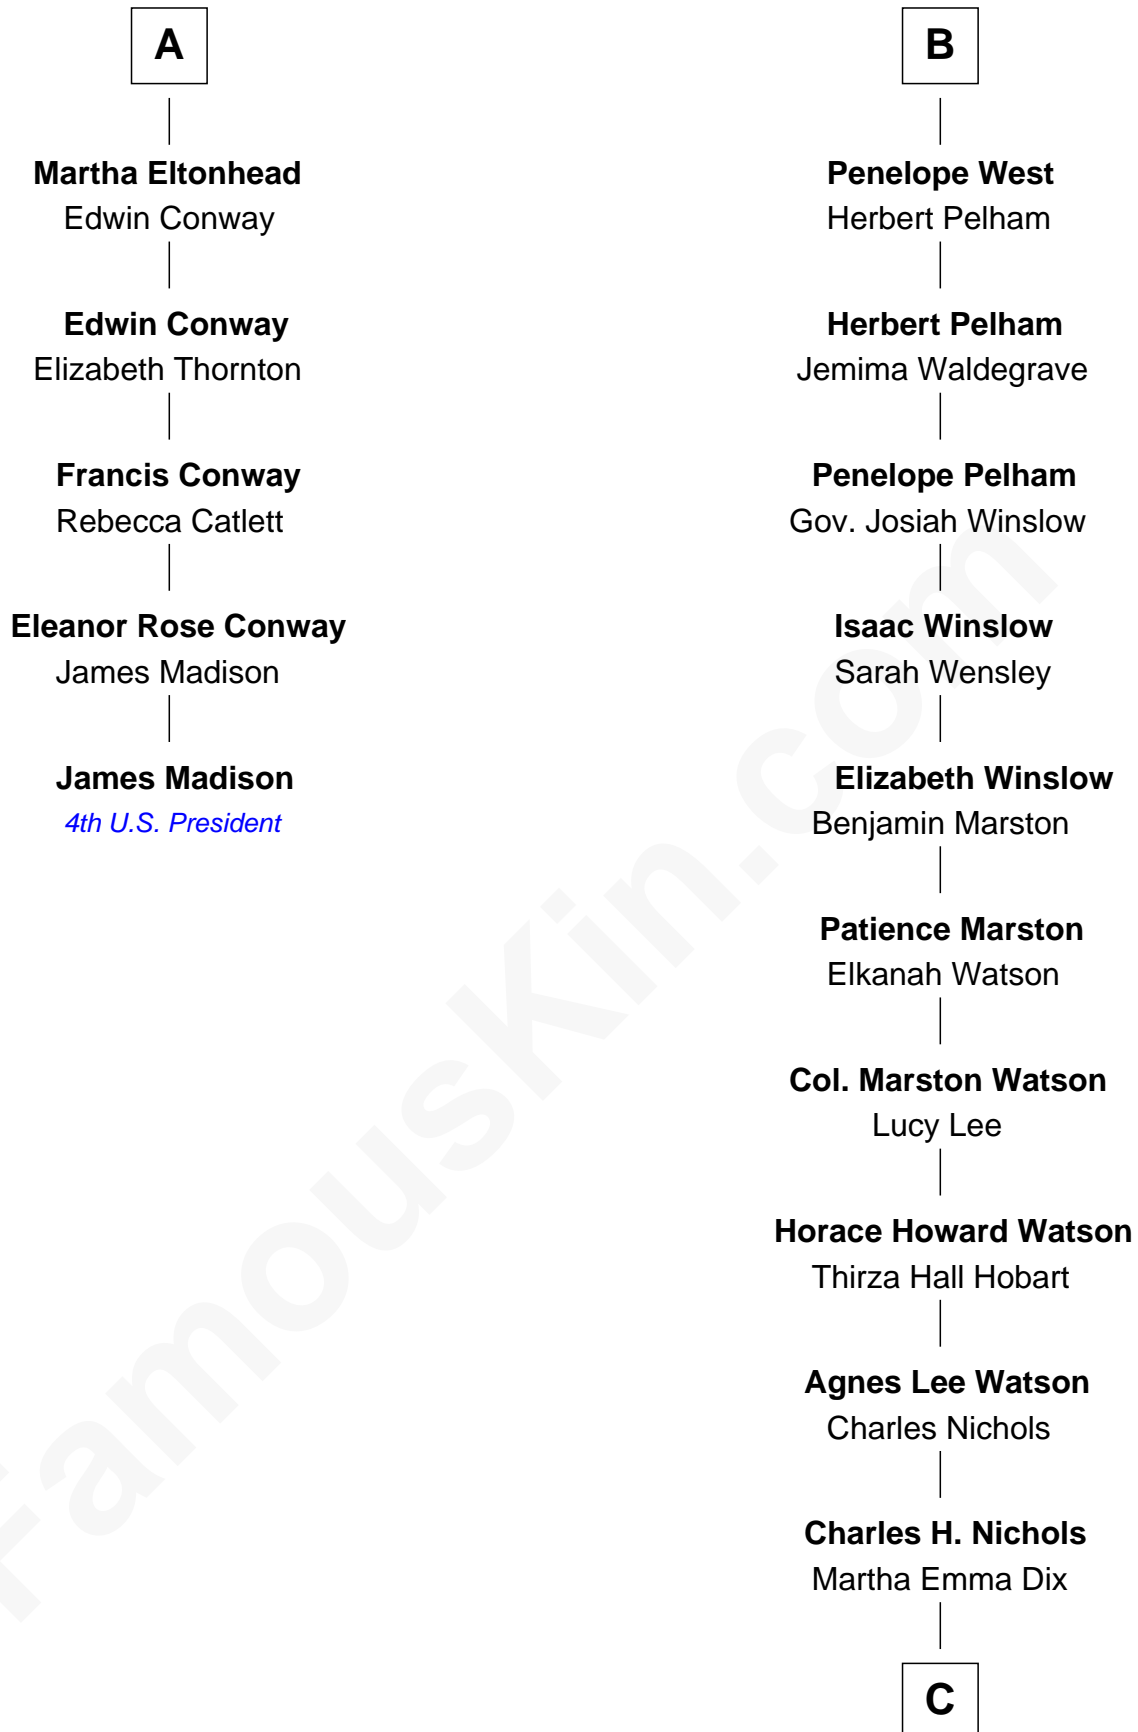

FamousKin.com Relationship Chart of

James Madison

4th U.S. President

11th cousin 9 times removed of

John Cena

Movie Actor and WWE Pro Wrestler

C

Charles Nichols
Julia Ellen Skelton

Natalie Nichols
Ulysses John Lupien

Carol Frances Lupien
John Joseph Cena

John Cena
Actor and Pro Wrestler