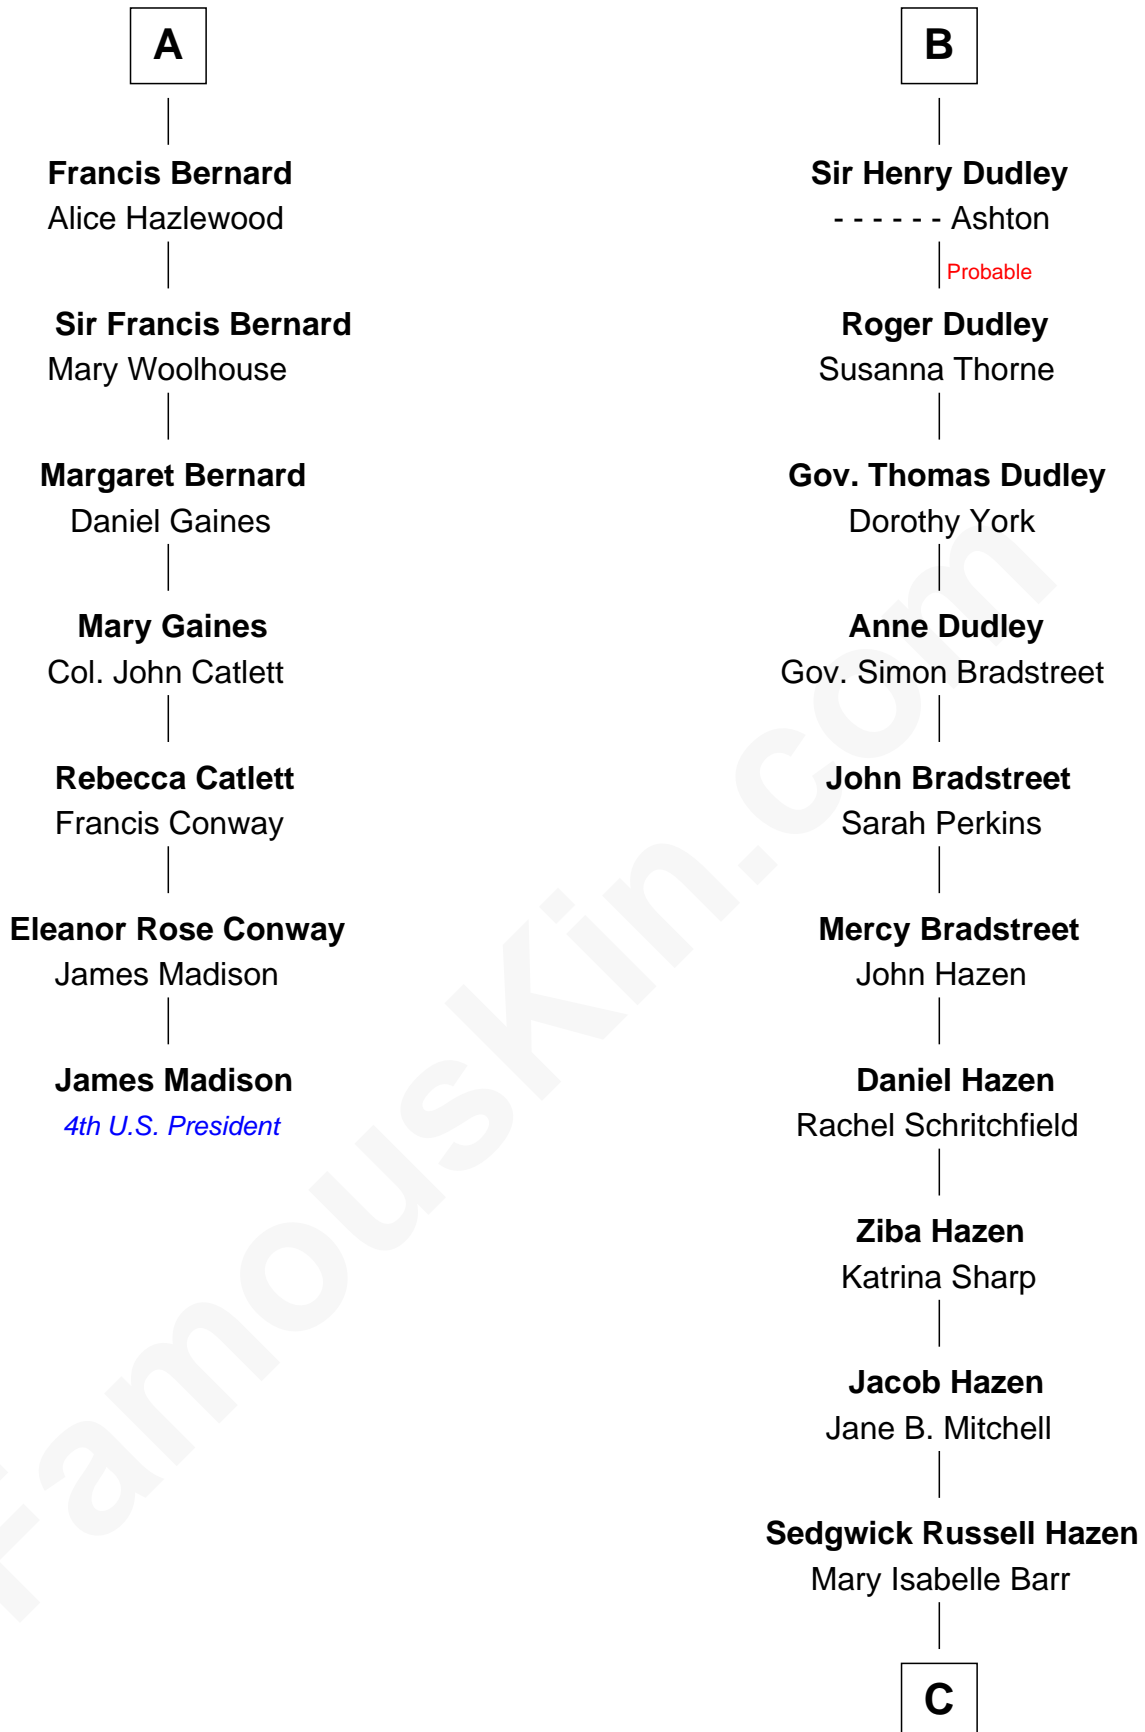

FamousKin.com Relationship Chart of

James Madison

4th U.S. President

13th cousin 7 times removed of

J. K. Simmons

TV and Movie Actor

Sir William de Ros
Margery de Badlesmere

C

Lewis Jacob Hazen

Emma Broaddus Lewis

Ruth Hazen

Col. Ralph Archibald Kimble

Patricia Kimble

Dr. Donald William Simmons

J. K. Simmons

TV and Movie Actor