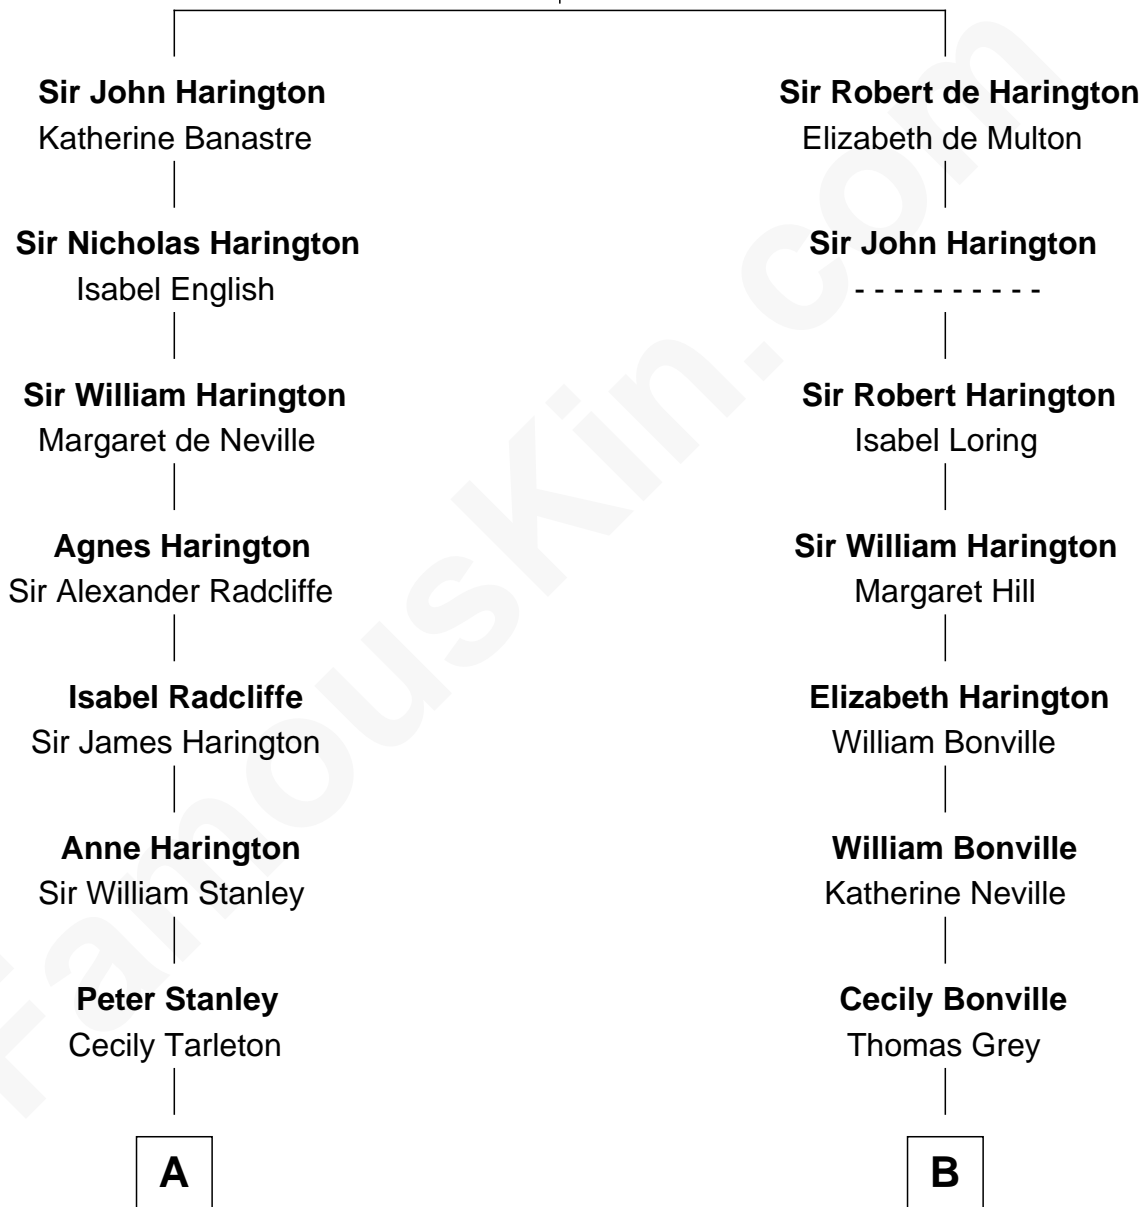

# FamousKin.com Relationship Chart of

**James Madison**

*4th U.S. President*

13th cousin 8 times removed of

**J. K. Simmons**

*TV and Movie Actor*

**Sir John de Harington**

Joan - - - - -

**C**

**Sedgwick Russell Hazen**

Mary Isabelle Barr

**Lewis Jacob Hazen**

Emma Broaddus Lewis

**Ruth Hazen**

Col. Ralph Archibald Kimble

**Patricia Kimble**