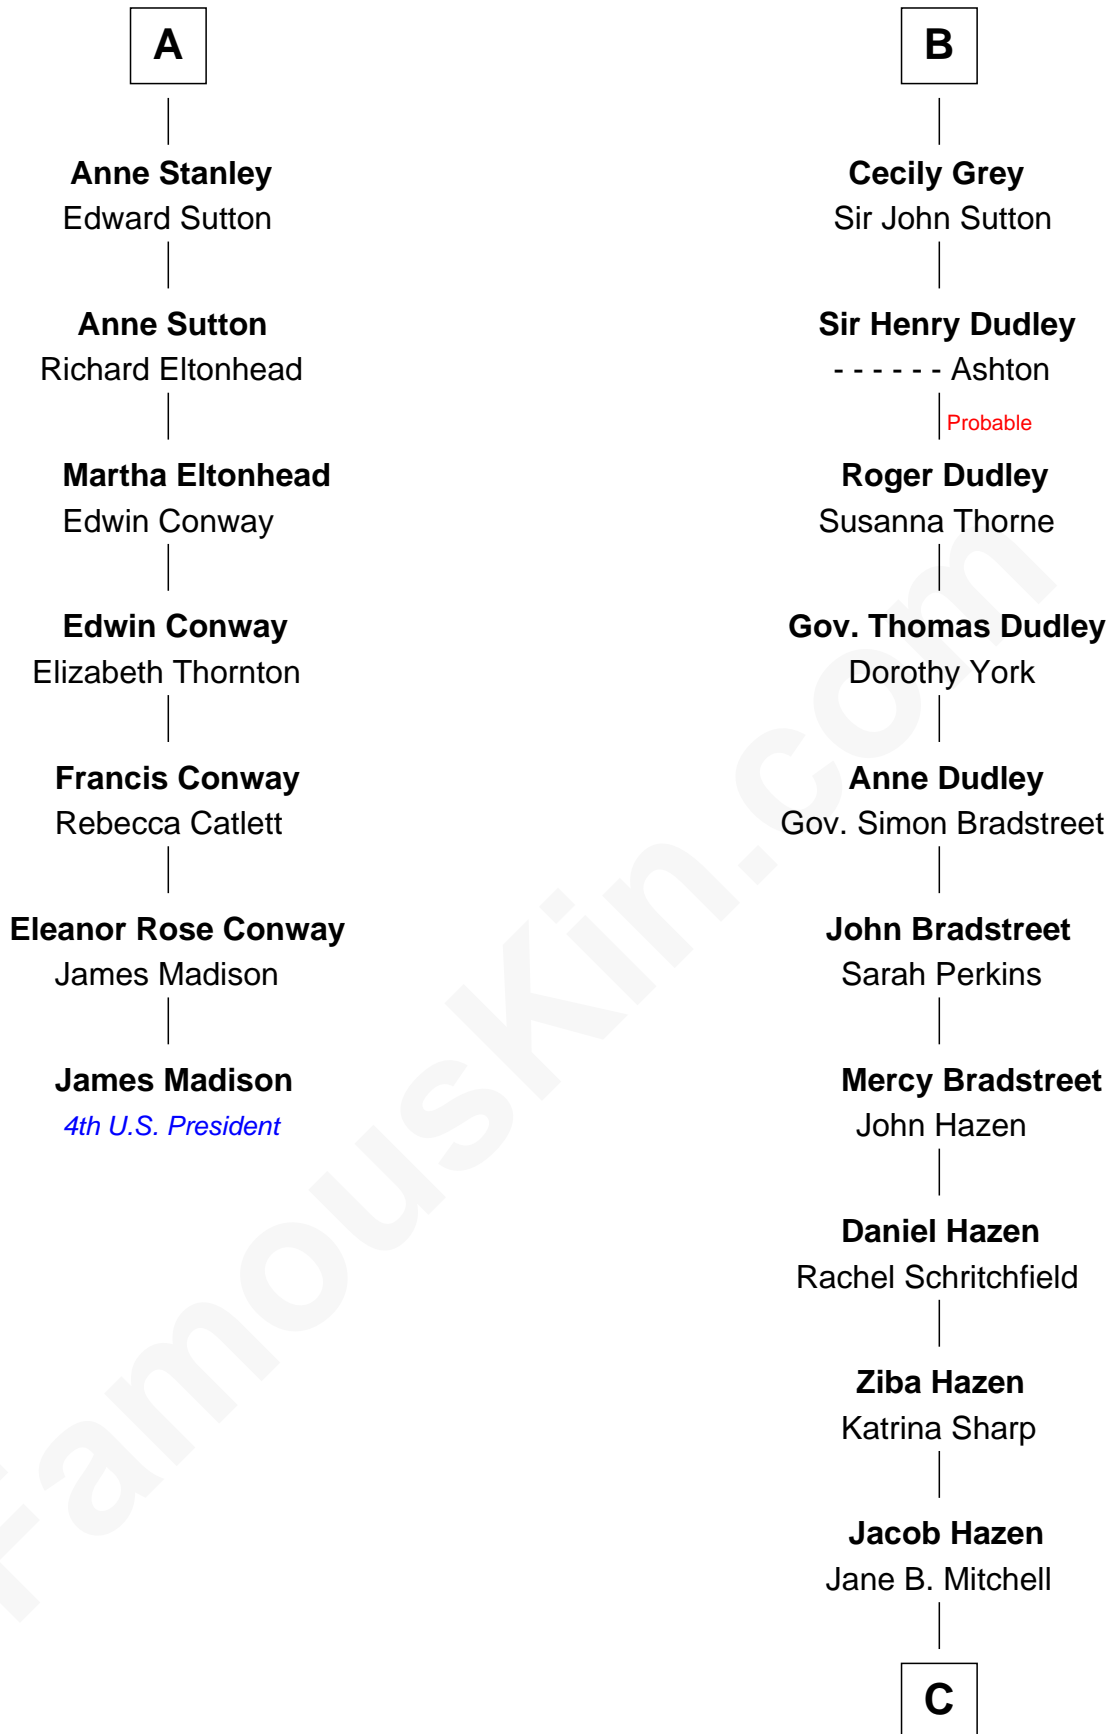

# FamousKin.com Relationship Chart of

**James Madison**

*4th U.S. President*

13th cousin 8 times removed of

**J. K. Simmons**

*TV and Movie Actor*

**Sir John de Harington**

Joan - - - - -

**C**

**Sedgwick Russell Hazen**

Mary Isabelle Barr

**Lewis Jacob Hazen**

Emma Broaddus Lewis

**Ruth Hazen**

Col. Ralph Archibald Kimble

**Patricia Kimble**