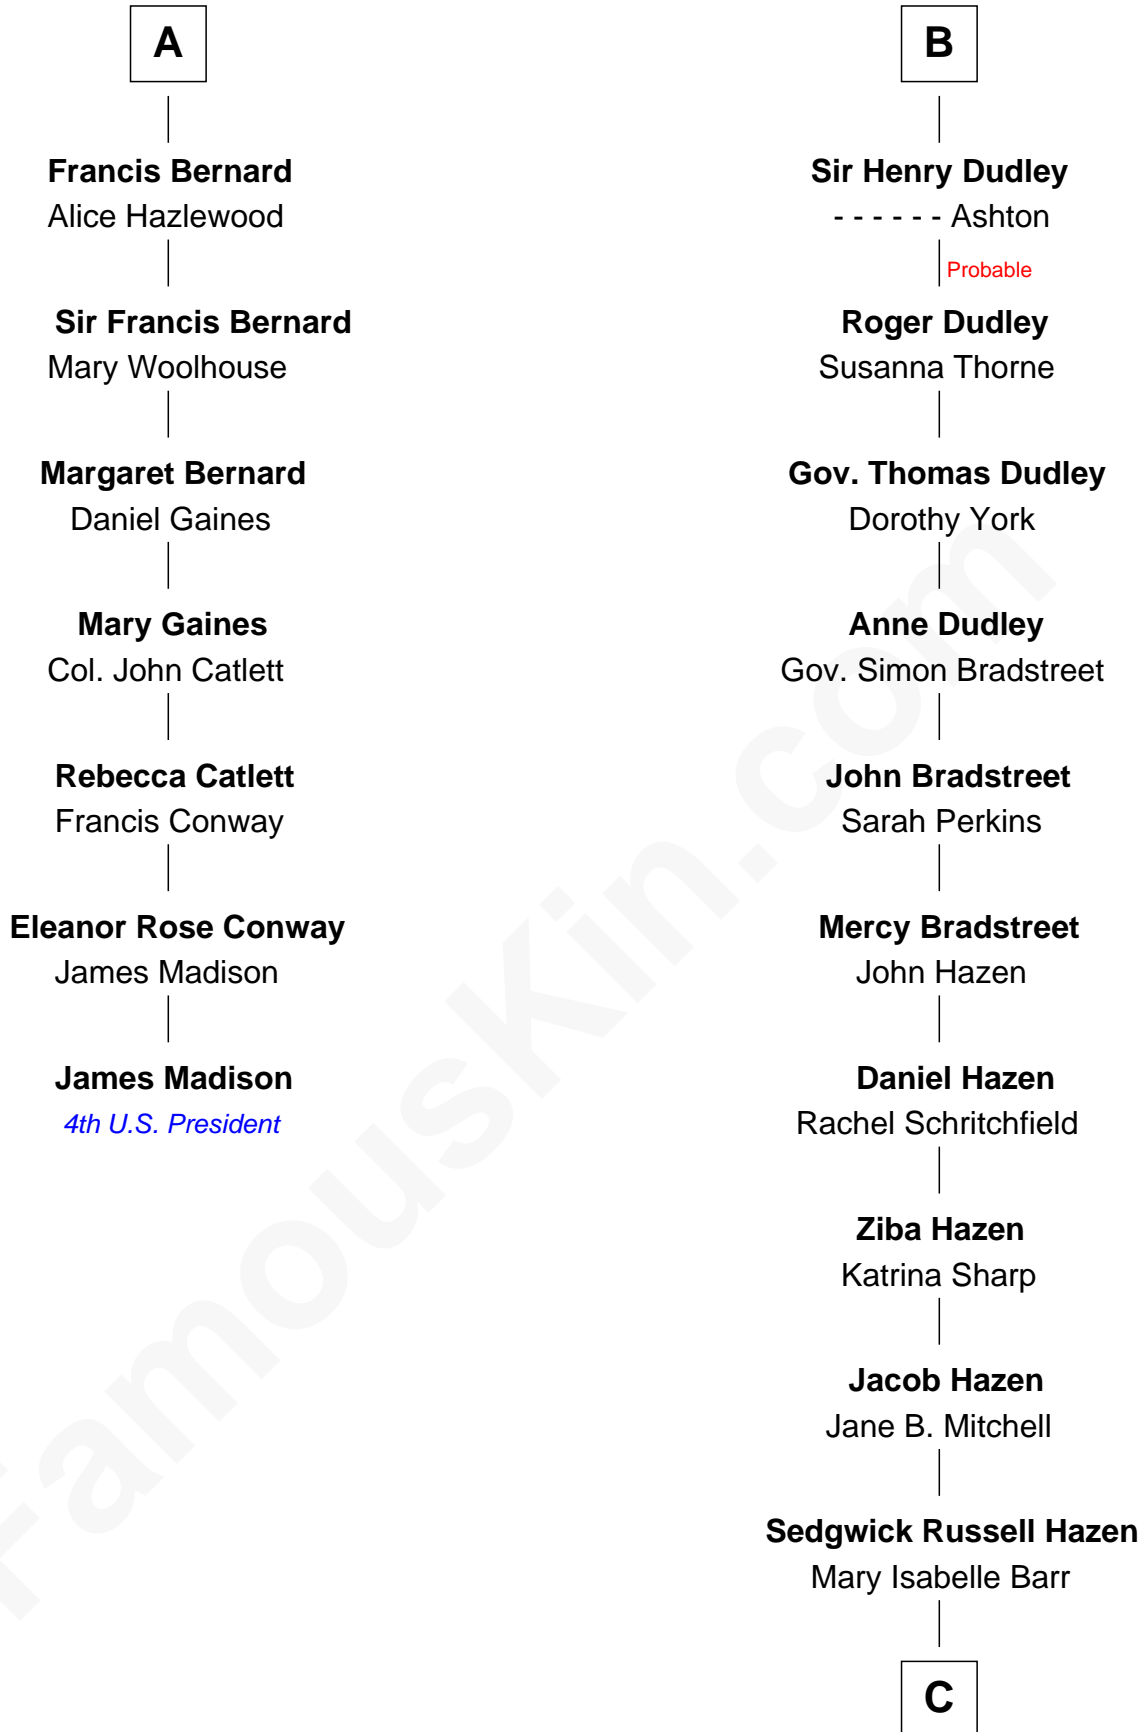

FamousKin.com Relationship Chart of

James Madison

4th U.S. President

13th cousin 7 times removed of

J. K. Simmons

TV and Movie Actor

Ralph de Stafford

Margaret de Audley

Sir Hugh de Stafford
Philippa de Beauchamp

Margaret de Stafford
Sir Ralph Neville

Margaret de Neville
Sir Richard Scrope

Sir Henry le Scrope
Elizabeth le Scrope

Margaret Scrope
John Bernard

John Bernard
Margaret Daundelyn

John Bernard
Cecily Muscote

A

Beatrice de Stafford
Thomas de Ros

Margaret de Ros
Sir Reynold Grey

Margaret Grey
Sir William Bonville

William Bonville
Elizabeth Harington

William Bonville
Katherine Neville

Cecily Bonville
Thomas Grey

Cecily Grey
Sir John Sutton

B

C

Lewis Jacob Hazen

Emma Broaddus Lewis

Ruth Hazen

Col. Ralph Archibald Kimble

Patricia Kimble