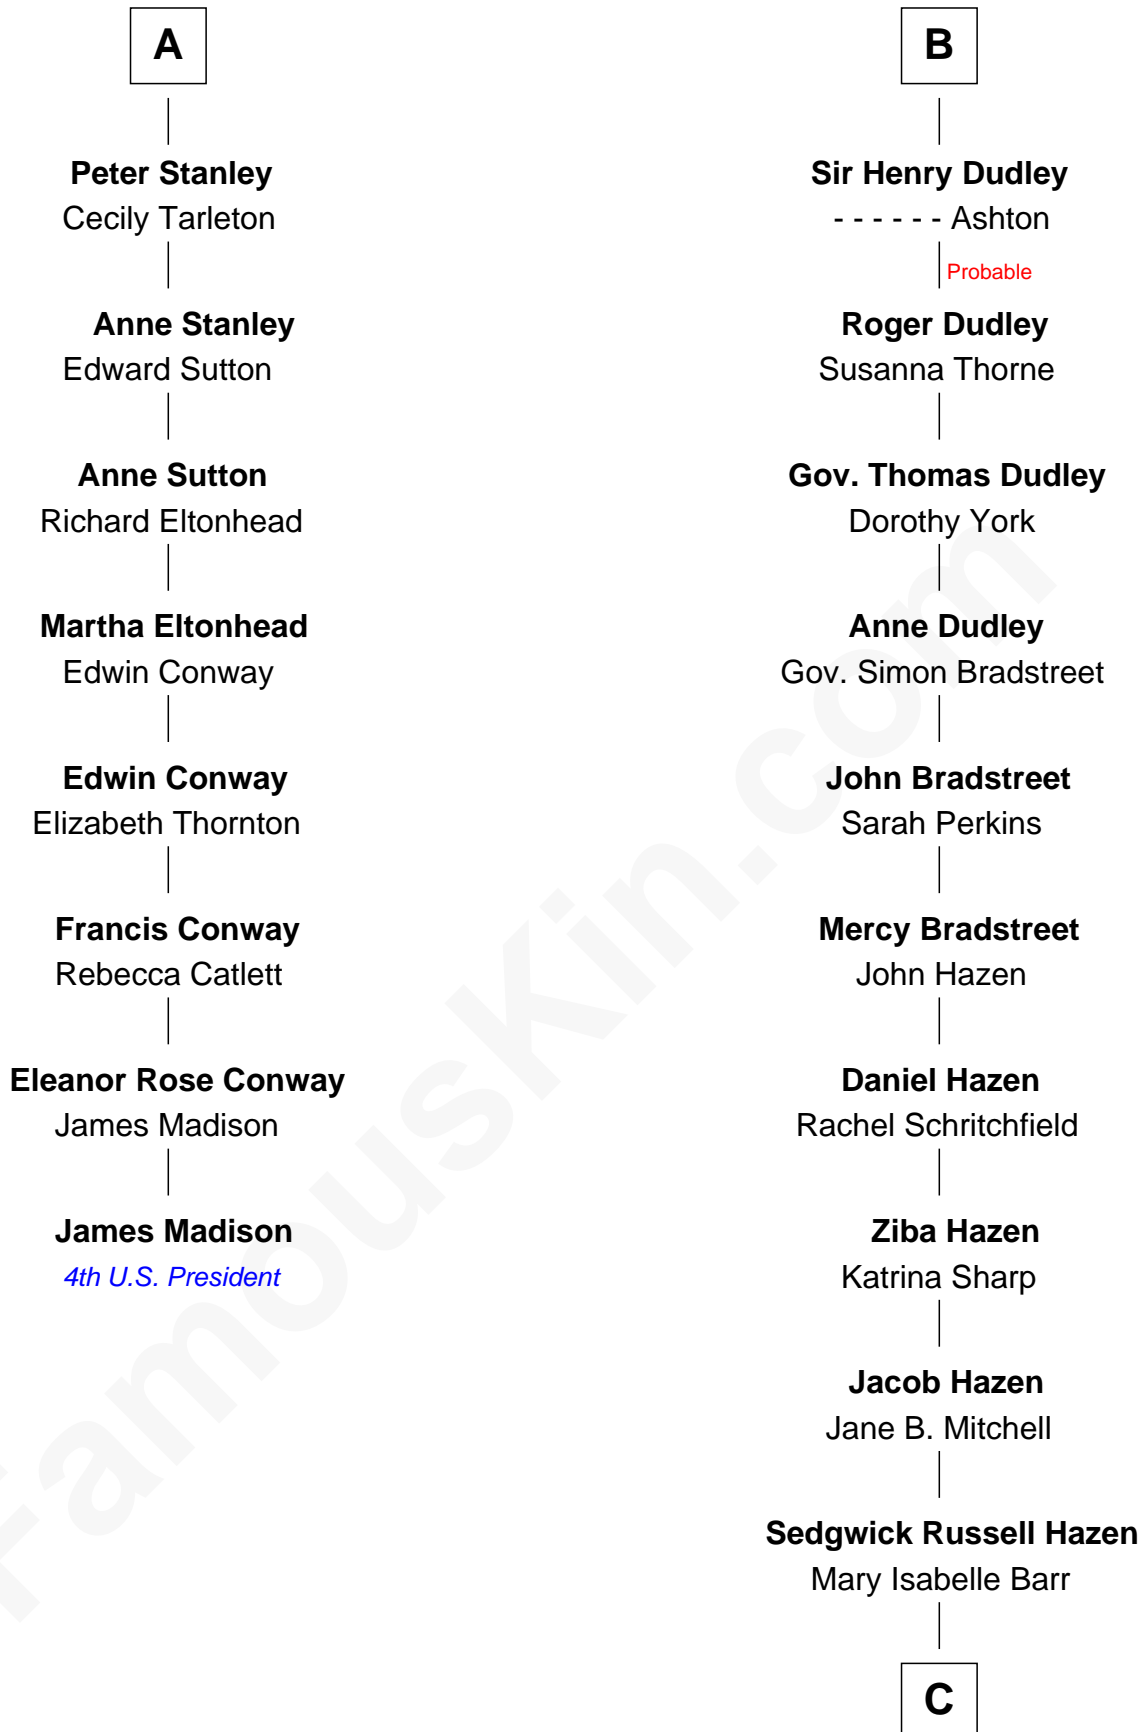

FamousKin.com Relationship Chart of

James Madison

4th U.S. President

14th cousin 6 times removed of

J. K. Simmons

TV and Movie Actor

Sir Robert de Holland

Maude la Zouche

C

Lewis Jacob Hazen

Emma Broaddus Lewis

Ruth Hazen

Col. Ralph Archibald Kimble

Patricia Kimble

Dr. Donald William Simmons

J. K. Simmons