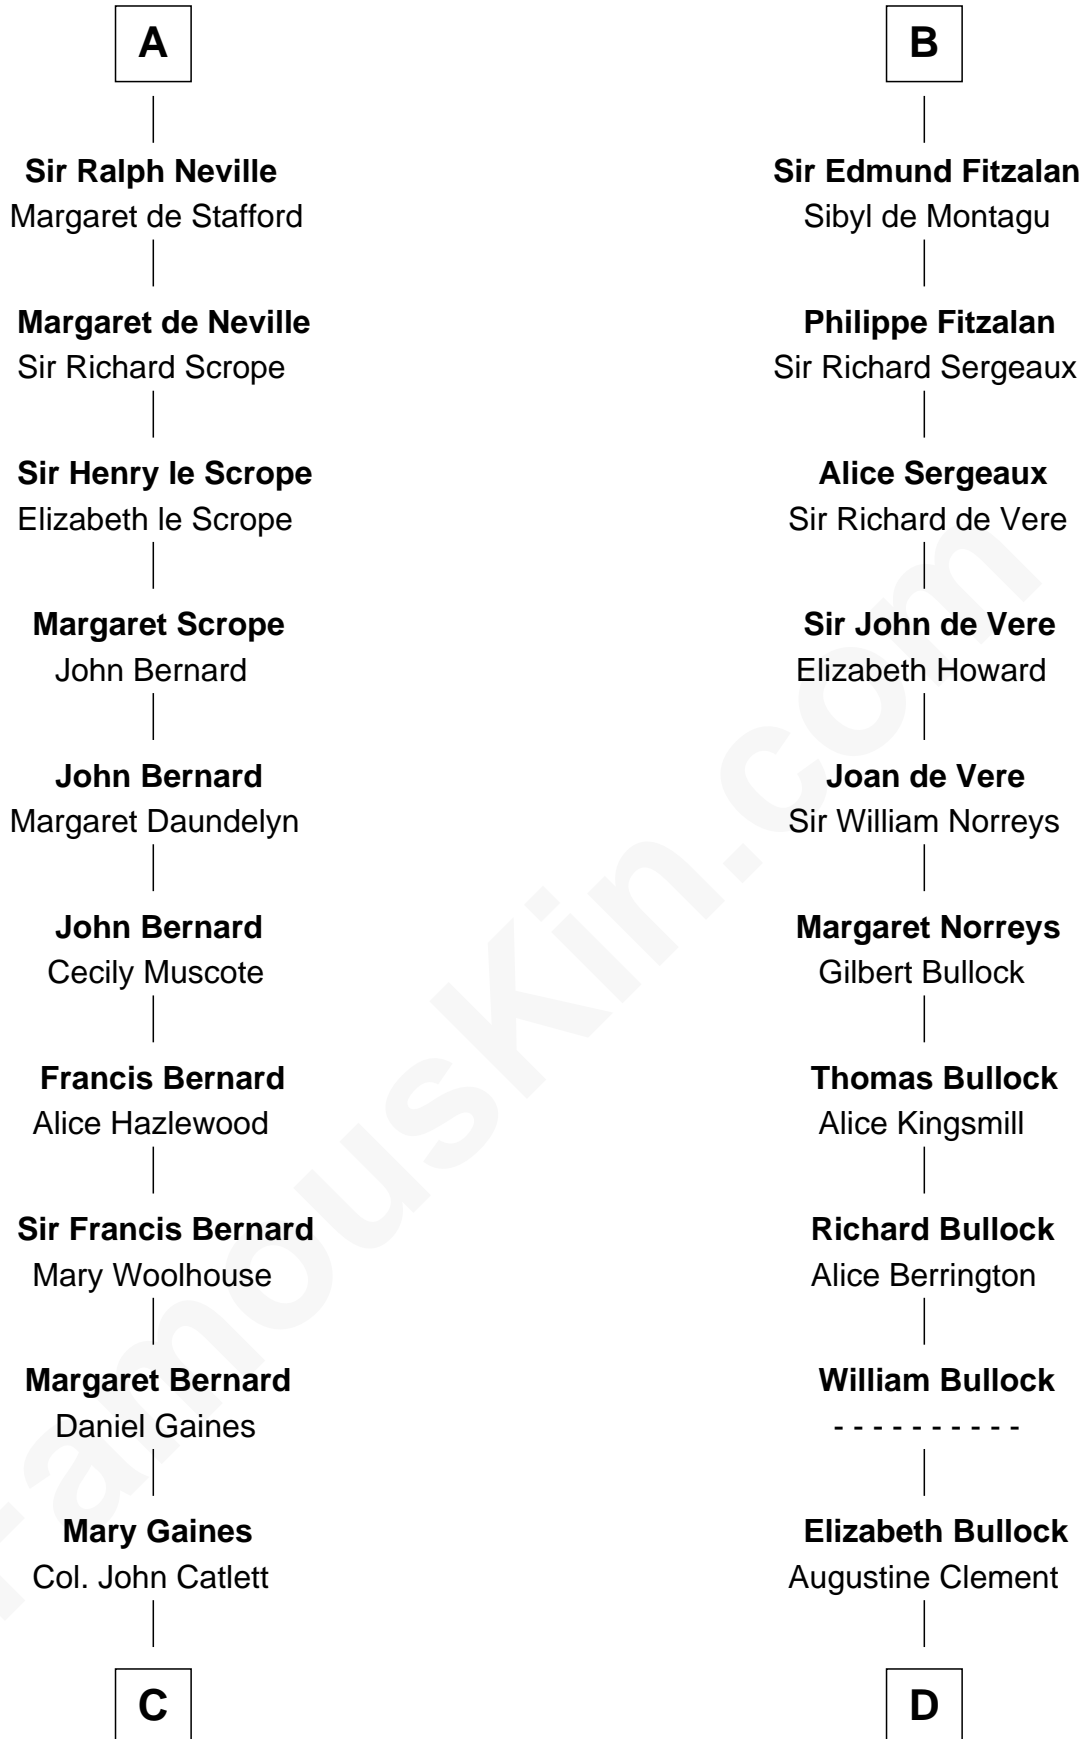

FamousKin.com Relationship Chart of

James Madison

4th U.S. President

19th cousin 2 times removed of

Samuel Howard

Boston Tea Party Participant

Roger Bigod
Juliana de Vere

C

Rebecca Catlett

Francis Conway

Eleanor Rose Conway

James Madison

James Madison

4th U.S. President

D

Elizabeth Clement