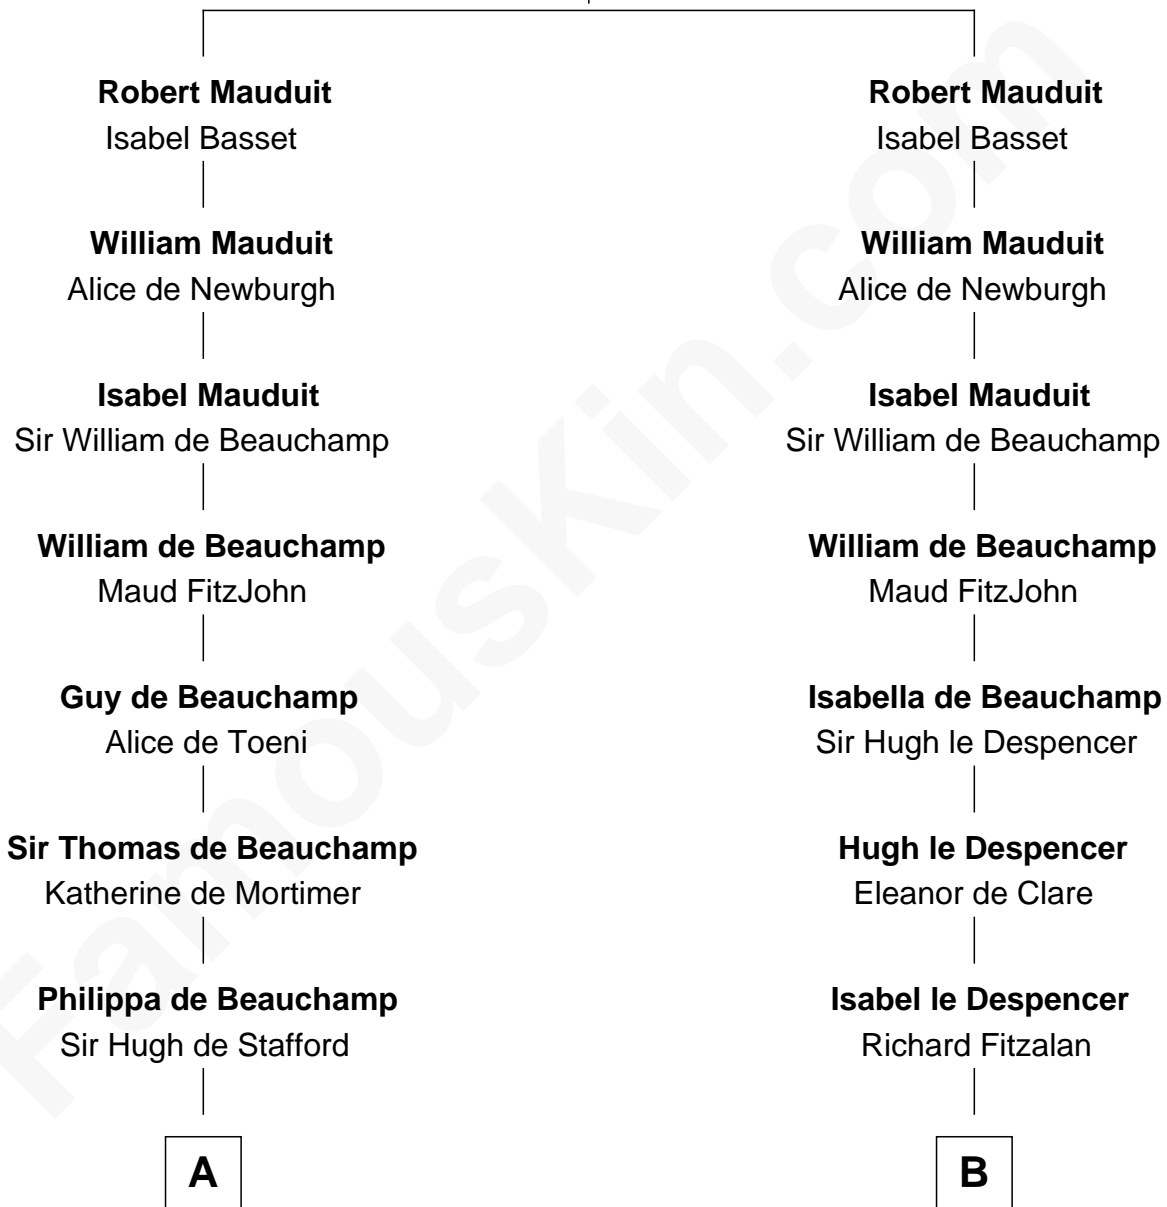

FamousKin.com Relationship Chart of

James Madison

4th U.S. President

19th cousin 2 times removed of

Samuel Howard

Boston Tea Party Participant

William Mauduit

Isabel de St. Liz

C

Rebecca Catlett

Francis Conway

Eleanor Rose Conway

James Madison

James Madison

4th U.S. President

D

Samuel Howard

Boston Tea Party Participant

FamousKin.com