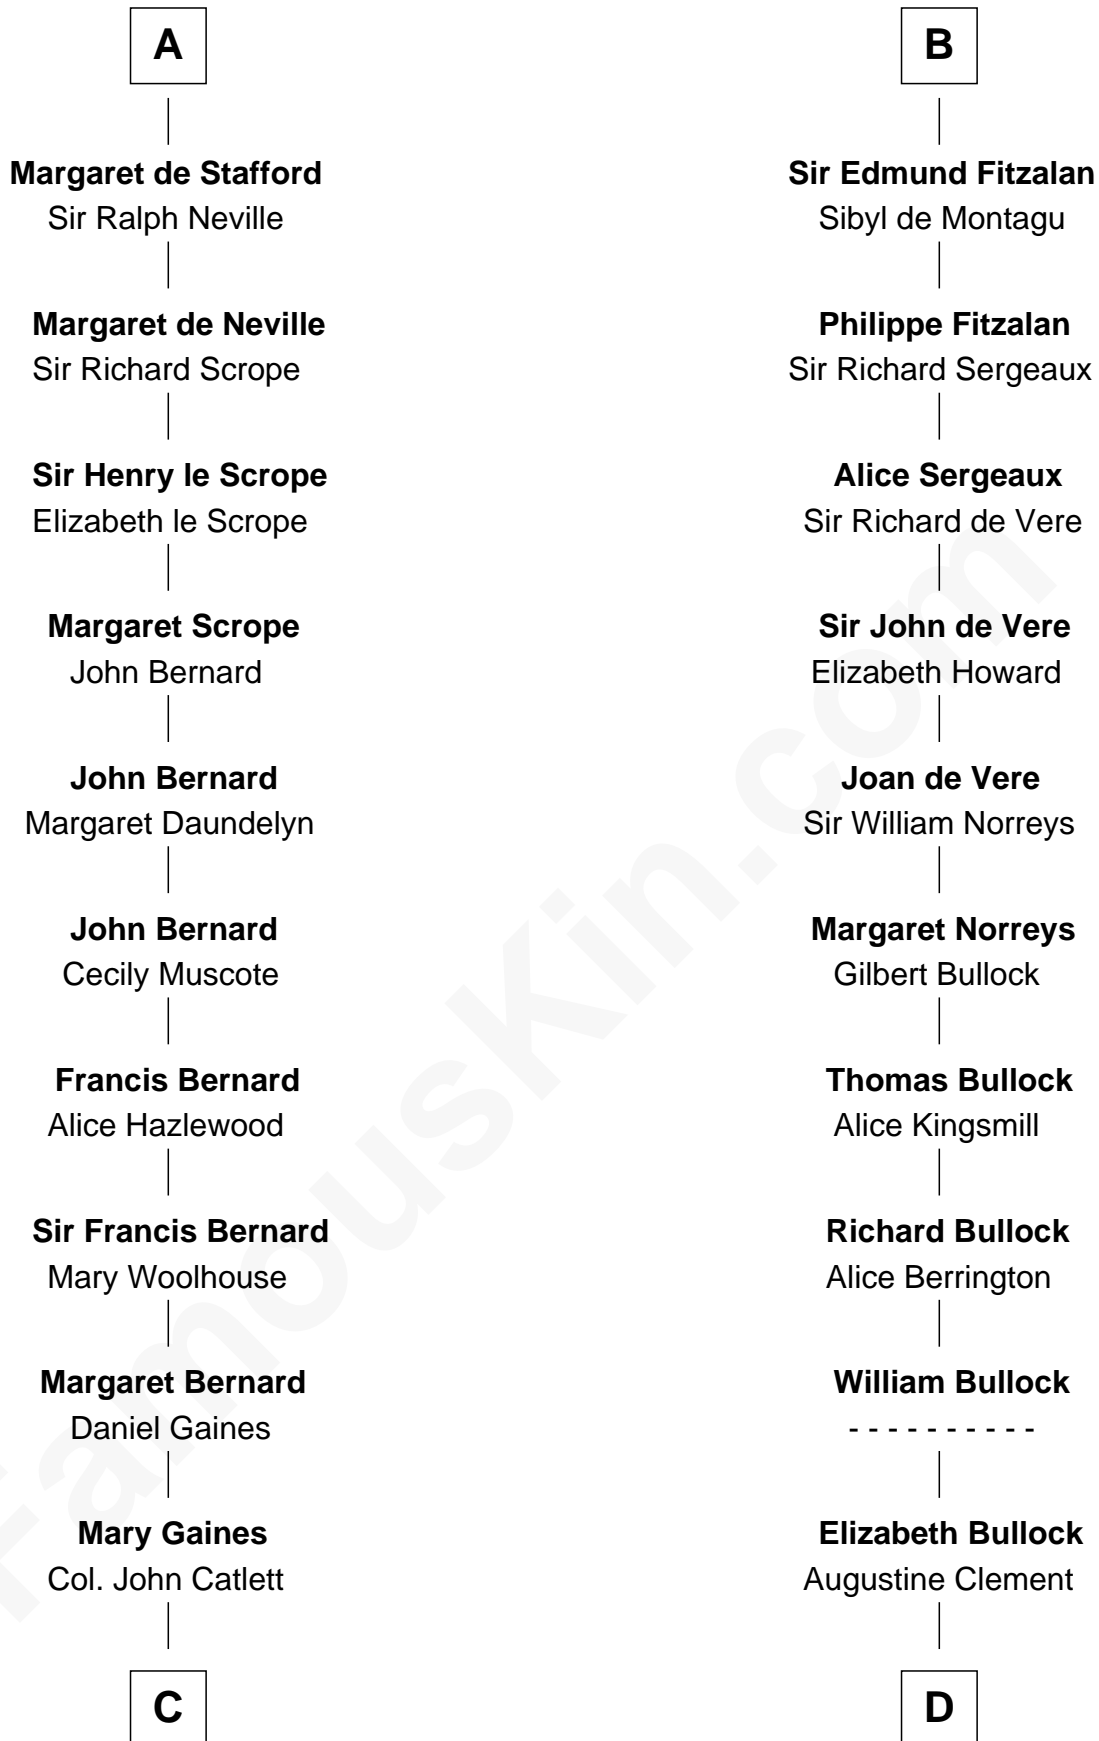

FamousKin.com Relationship Chart of

James Madison

4th U.S. President

19th cousin 2 times removed of

Samuel Howard

Boston Tea Party Participant

William Mauduit

Isabel de St. Liz

C

Rebecca Catlett

Francis Conway

Eleanor Rose Conway

James Madison

James Madison

4th U.S. President

D