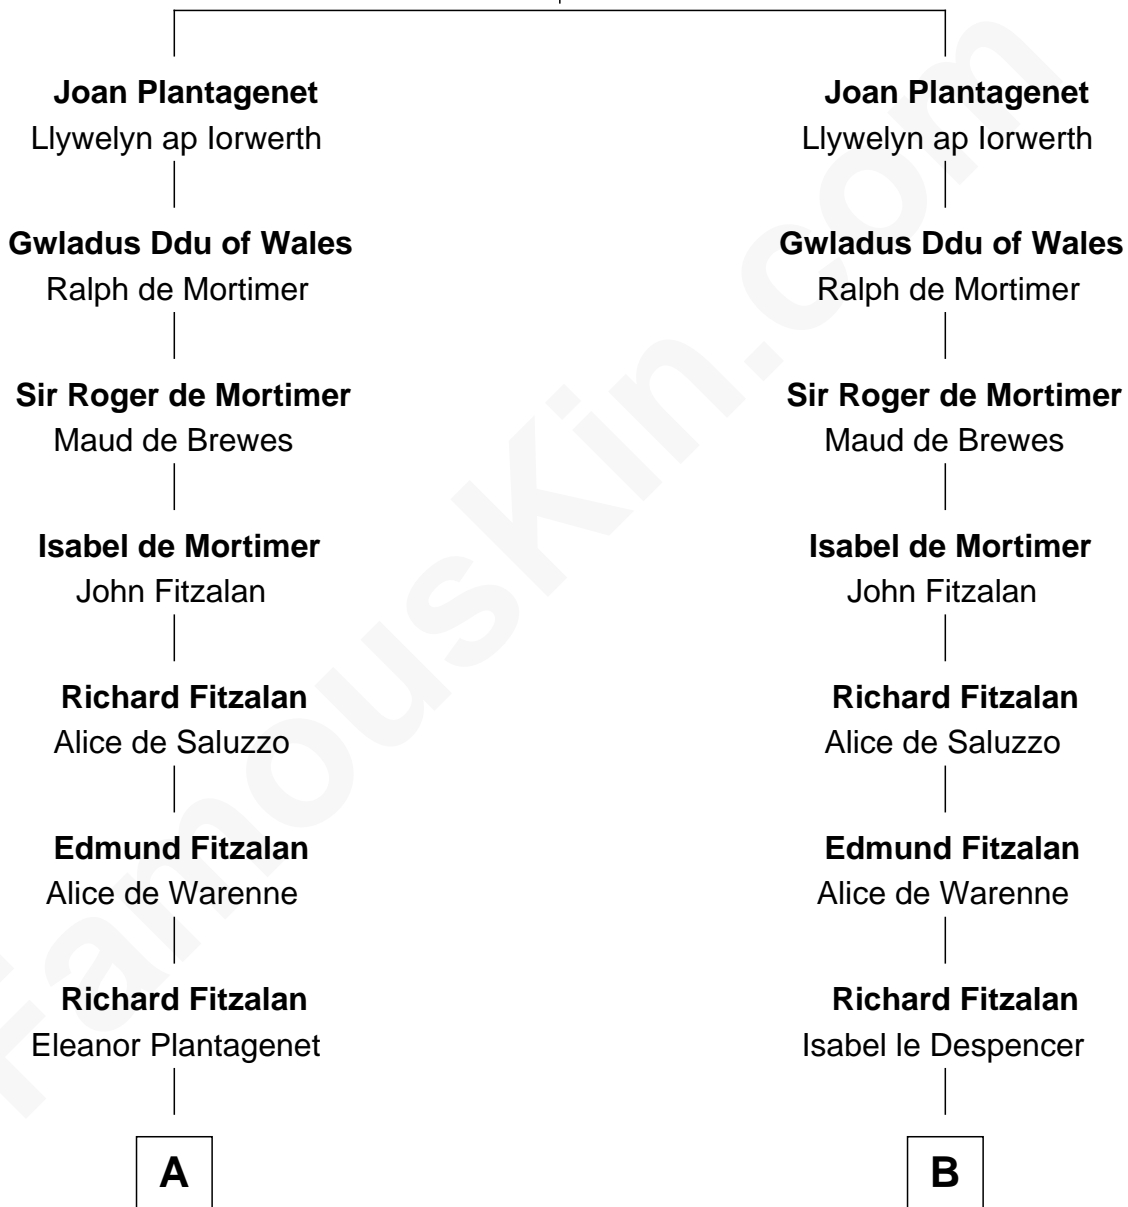

FamousKin.com Relationship Chart of

James Madison

4th U.S. President

20th cousin 1 time removed of

Samuel Howard

Boston Tea Party Participant

Clemence -----
John, King of England

C

Edwin Conway
Elizabeth Thornton

Francis Conway
Rebecca Catlett

Eleanor Rose Conway
James Madison

James Madison
4th U.S. President

D

Elizabeth Clement
William Sumner

Hannah Sumner
John Goffe

William Goffe
Abigail Richardson

Martha Goffe
Ebenezer Howard

Samuel Howard
Boston Tea Party Participant

FamousKin.com