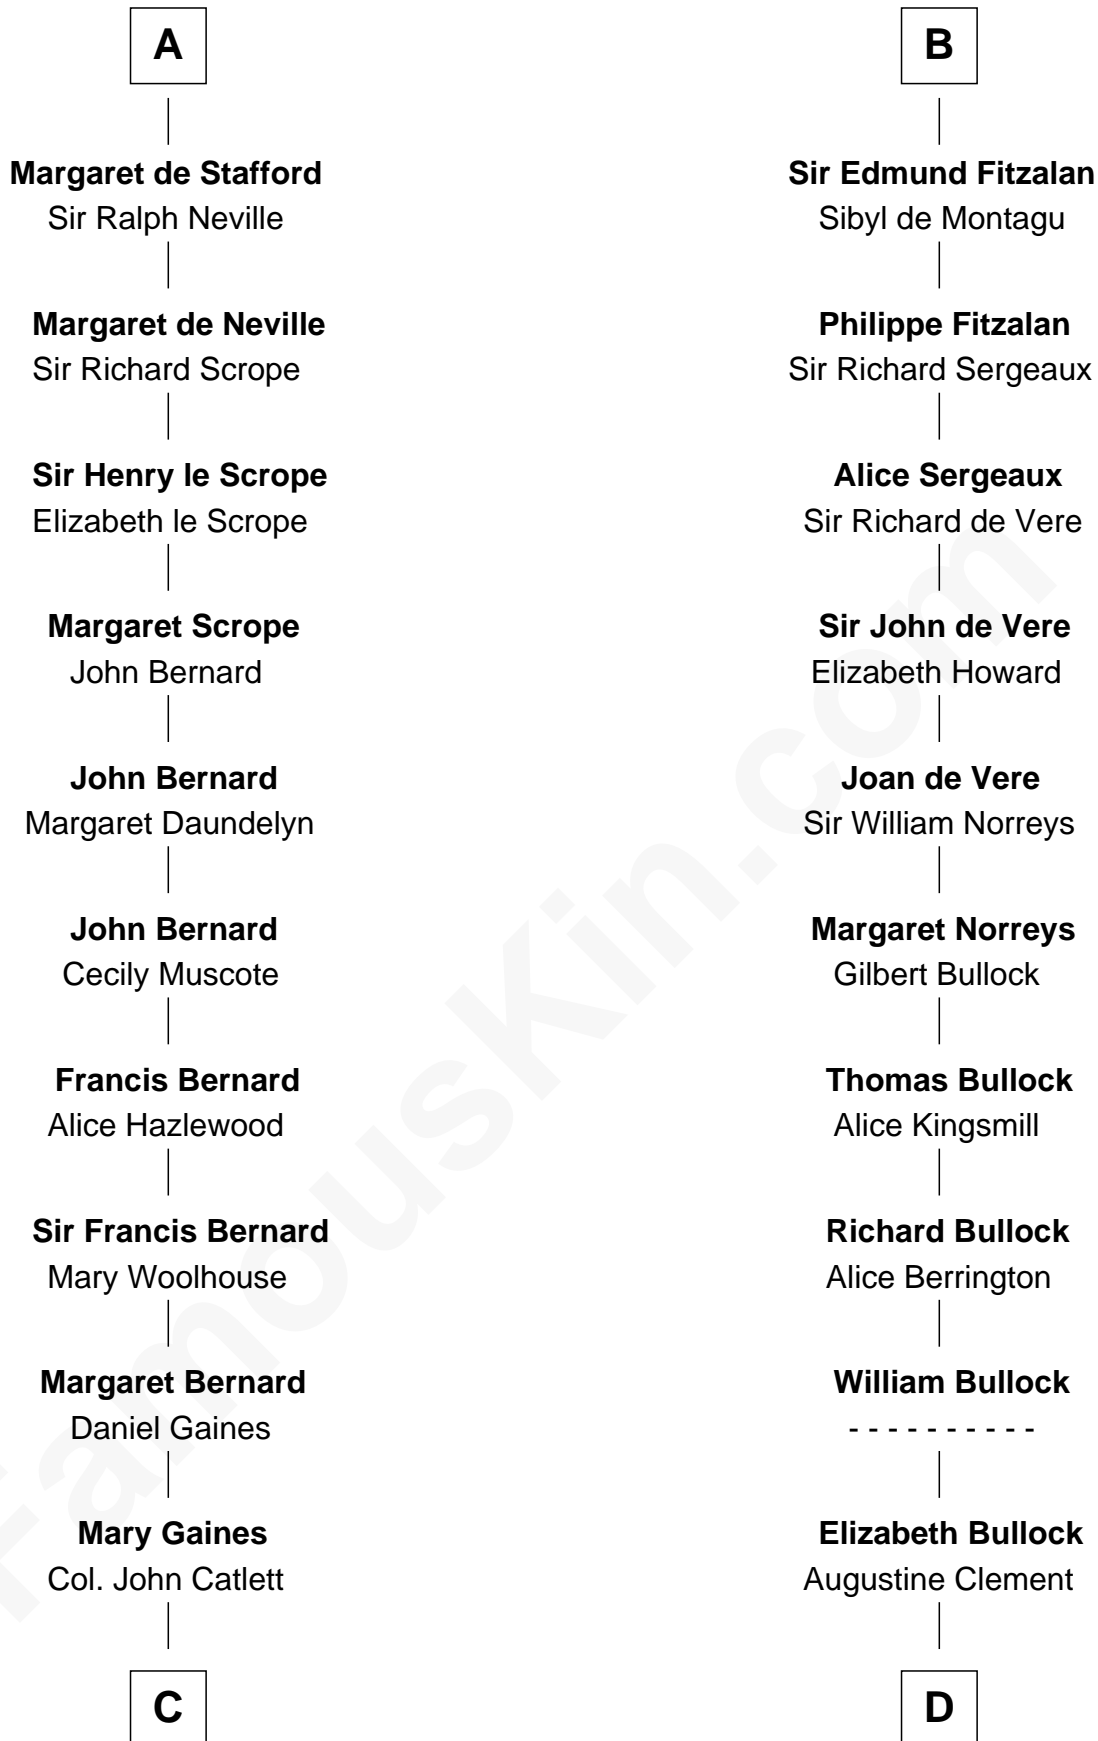

# FamousKin.com Relationship Chart of

**James Madison**

*4th U.S. President*

19th cousin 2 times removed of

**Samuel Howard**

*Boston Tea Party Participant*

**C**

**Rebecca Catlett**

Francis Conway

**Eleanor Rose Conway**

James Madison

**James Madison**

*4th U.S. President*

**D**

**Elizabeth Clement**

William Sumner

**Hannah Sumner**

John Goffe

**William Goffe**

Abigail Richardson

**Martha Goffe**

Ebenezer Howard

**Samuel Howard**

*Boston Tea Party Participant*