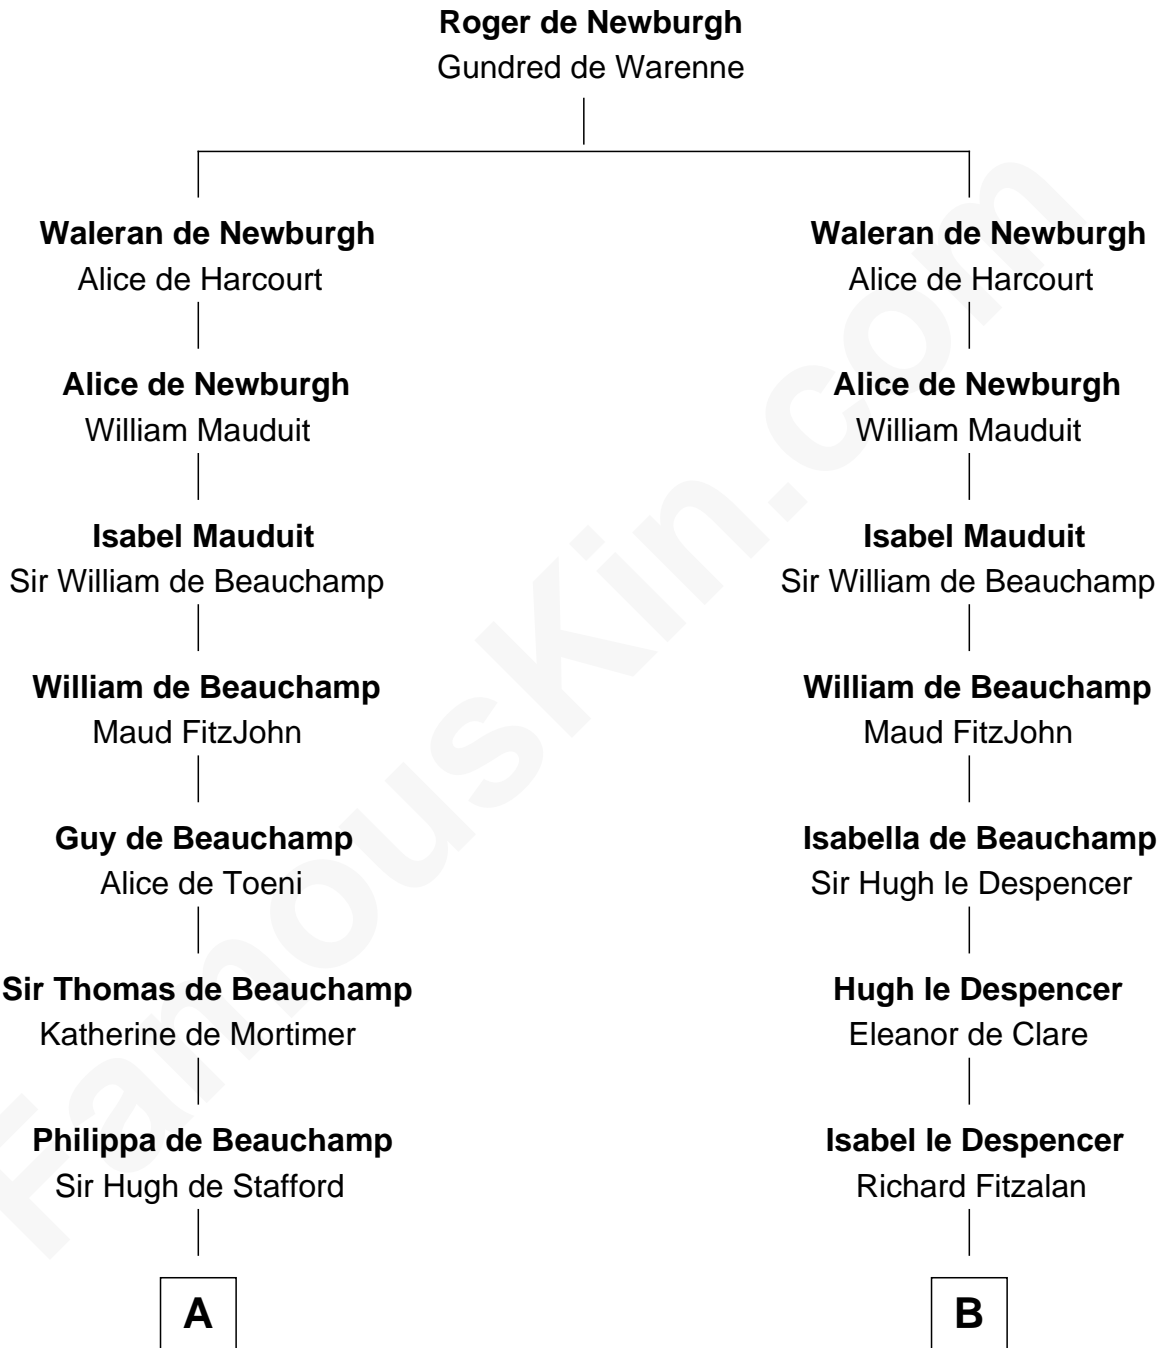

# FamousKin.com Relationship Chart of

**James Madison**

*4th U.S. President*

19th cousin 2 times removed of

**Samuel Howard**

*Boston Tea Party Participant*

**C**

**Rebecca Catlett**

Francis Conway

**Eleanor Rose Conway**

James Madison

**James Madison**

*4th U.S. President*

**D**

**Elizabeth Clement**

William Sumner

**Hannah Sumner**

John Goffe

**William Goffe**

Abigail Richardson

**Martha Goffe**

Ebenezer Howard

**Samuel Howard**

*Boston Tea Party Participant*