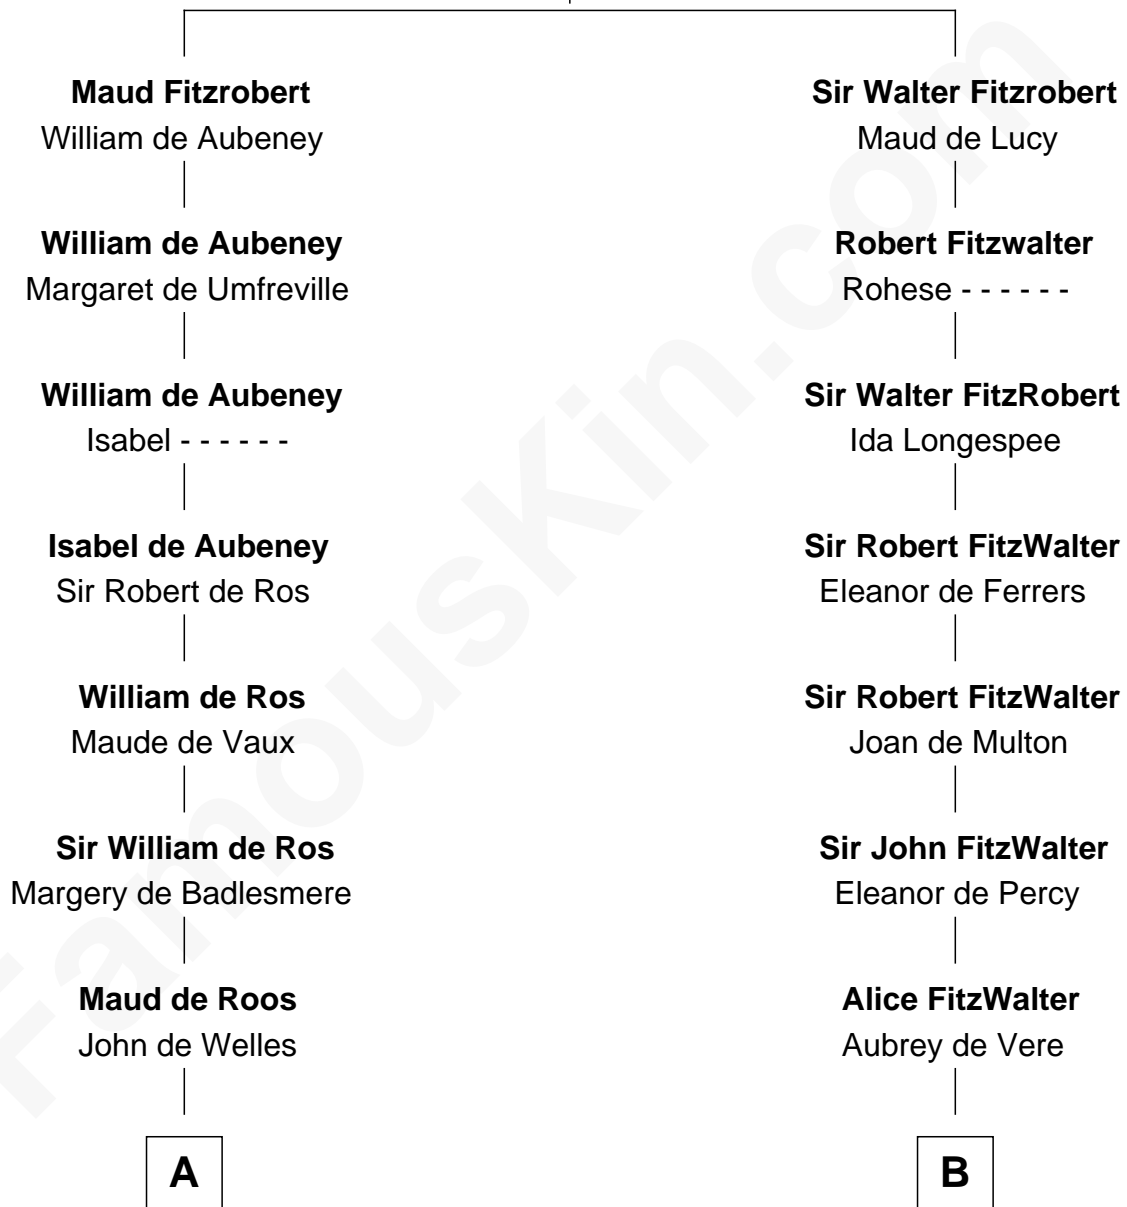

FamousKin.com Relationship Chart of

James Madison

4th U.S. President

19th cousin of

Samuel Howard

Boston Tea Party Participant

Robert Fitzrichard

Maud de St. Liz

C

Rebecca Catlett

Francis Conway

Eleanor Rose Conway

James Madison

James Madison

4th U.S. President

D