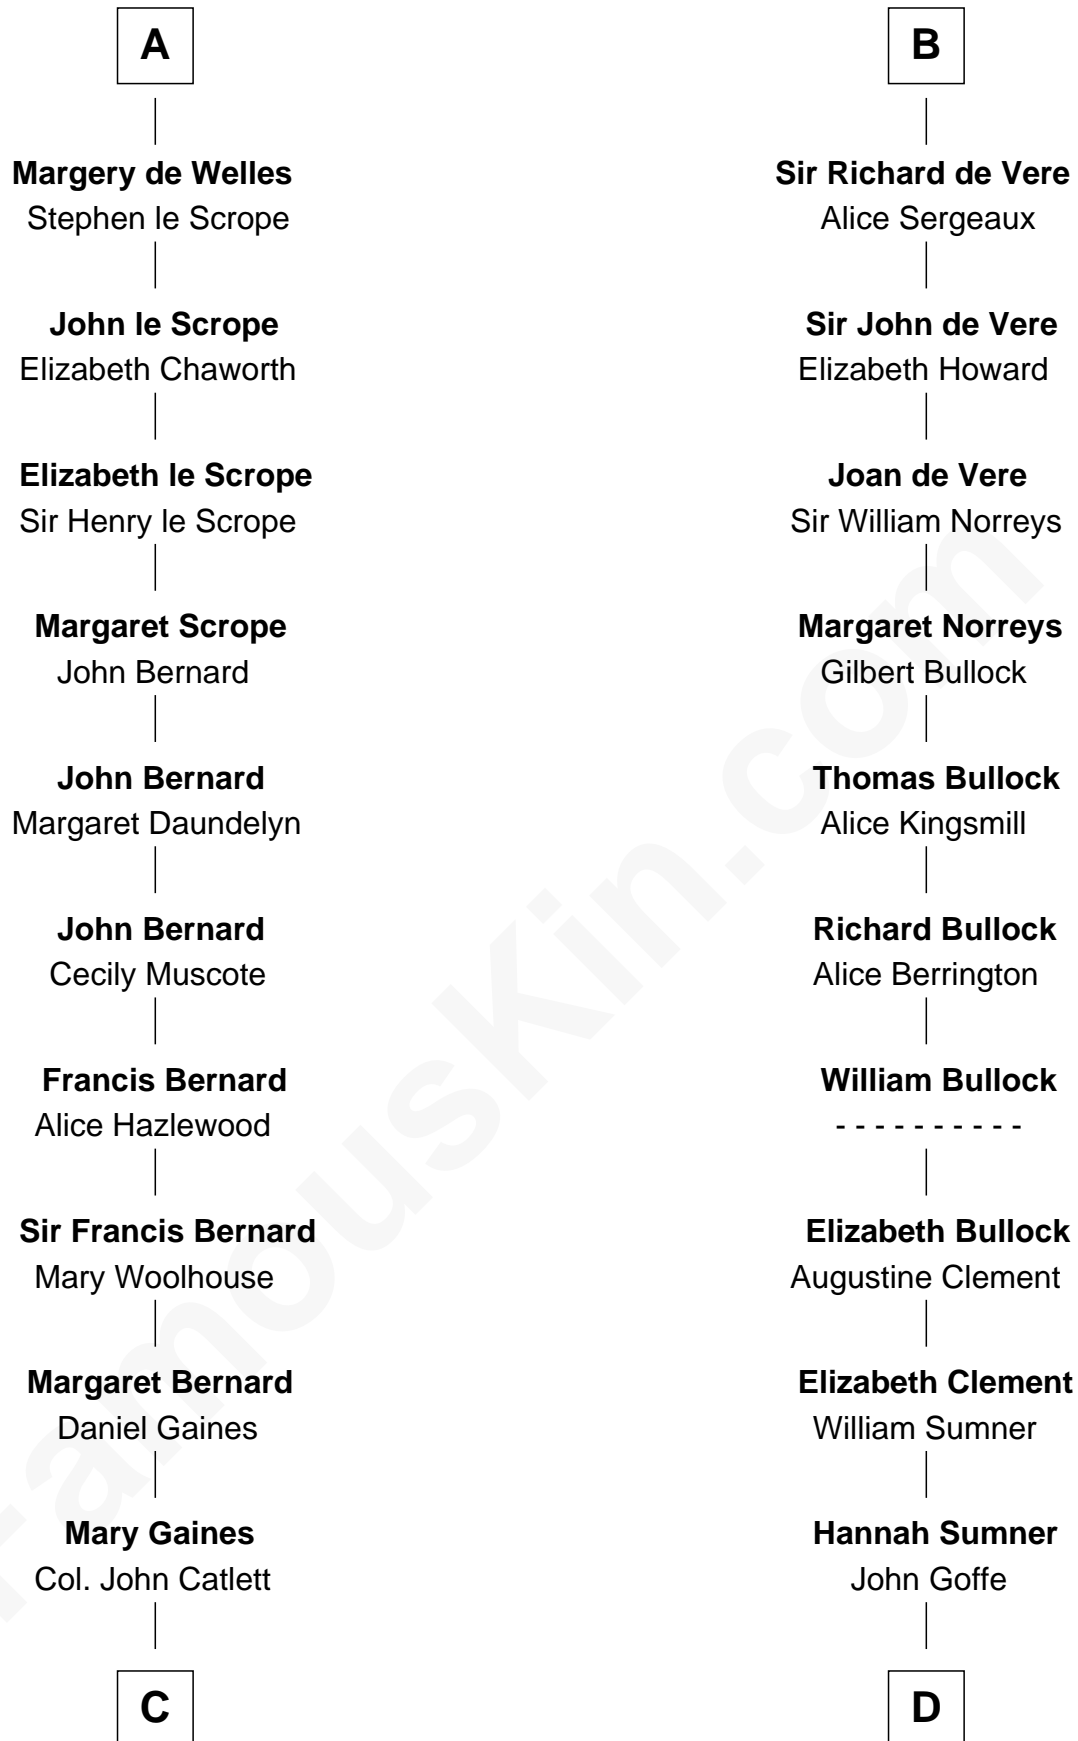

FamousKin.com Relationship Chart of

James Madison

4th U.S. President

19th cousin of

Samuel Howard

Boston Tea Party Participant

Robert Fitzrichard

Maud de St. Liz

C

Rebecca Catlett

Francis Conway

Eleanor Rose Conway

James Madison

James Madison

4th U.S. President

D