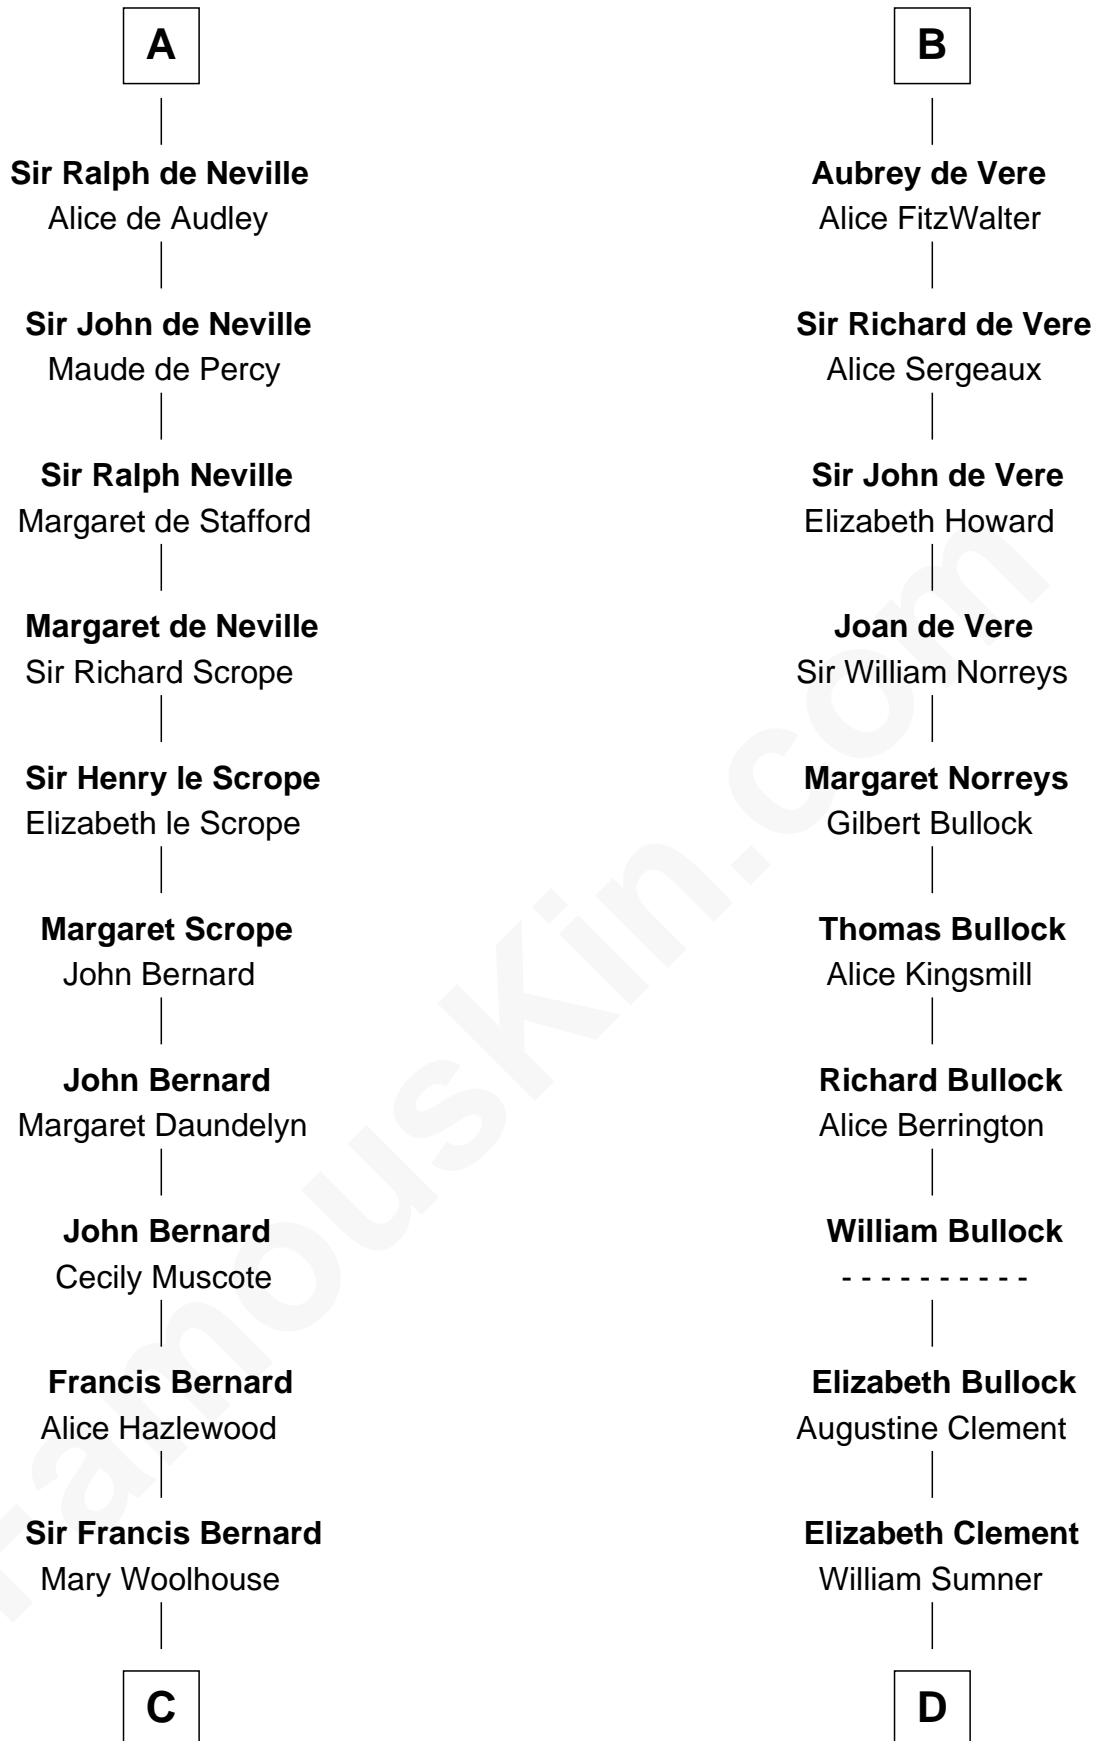

FamousKin.com Relationship Chart of

James Madison

4th U.S. President

20th cousin 1 time removed of

Samuel Howard

Boston Tea Party Participant

Ivo de Grantmesnil

Filia de Gant