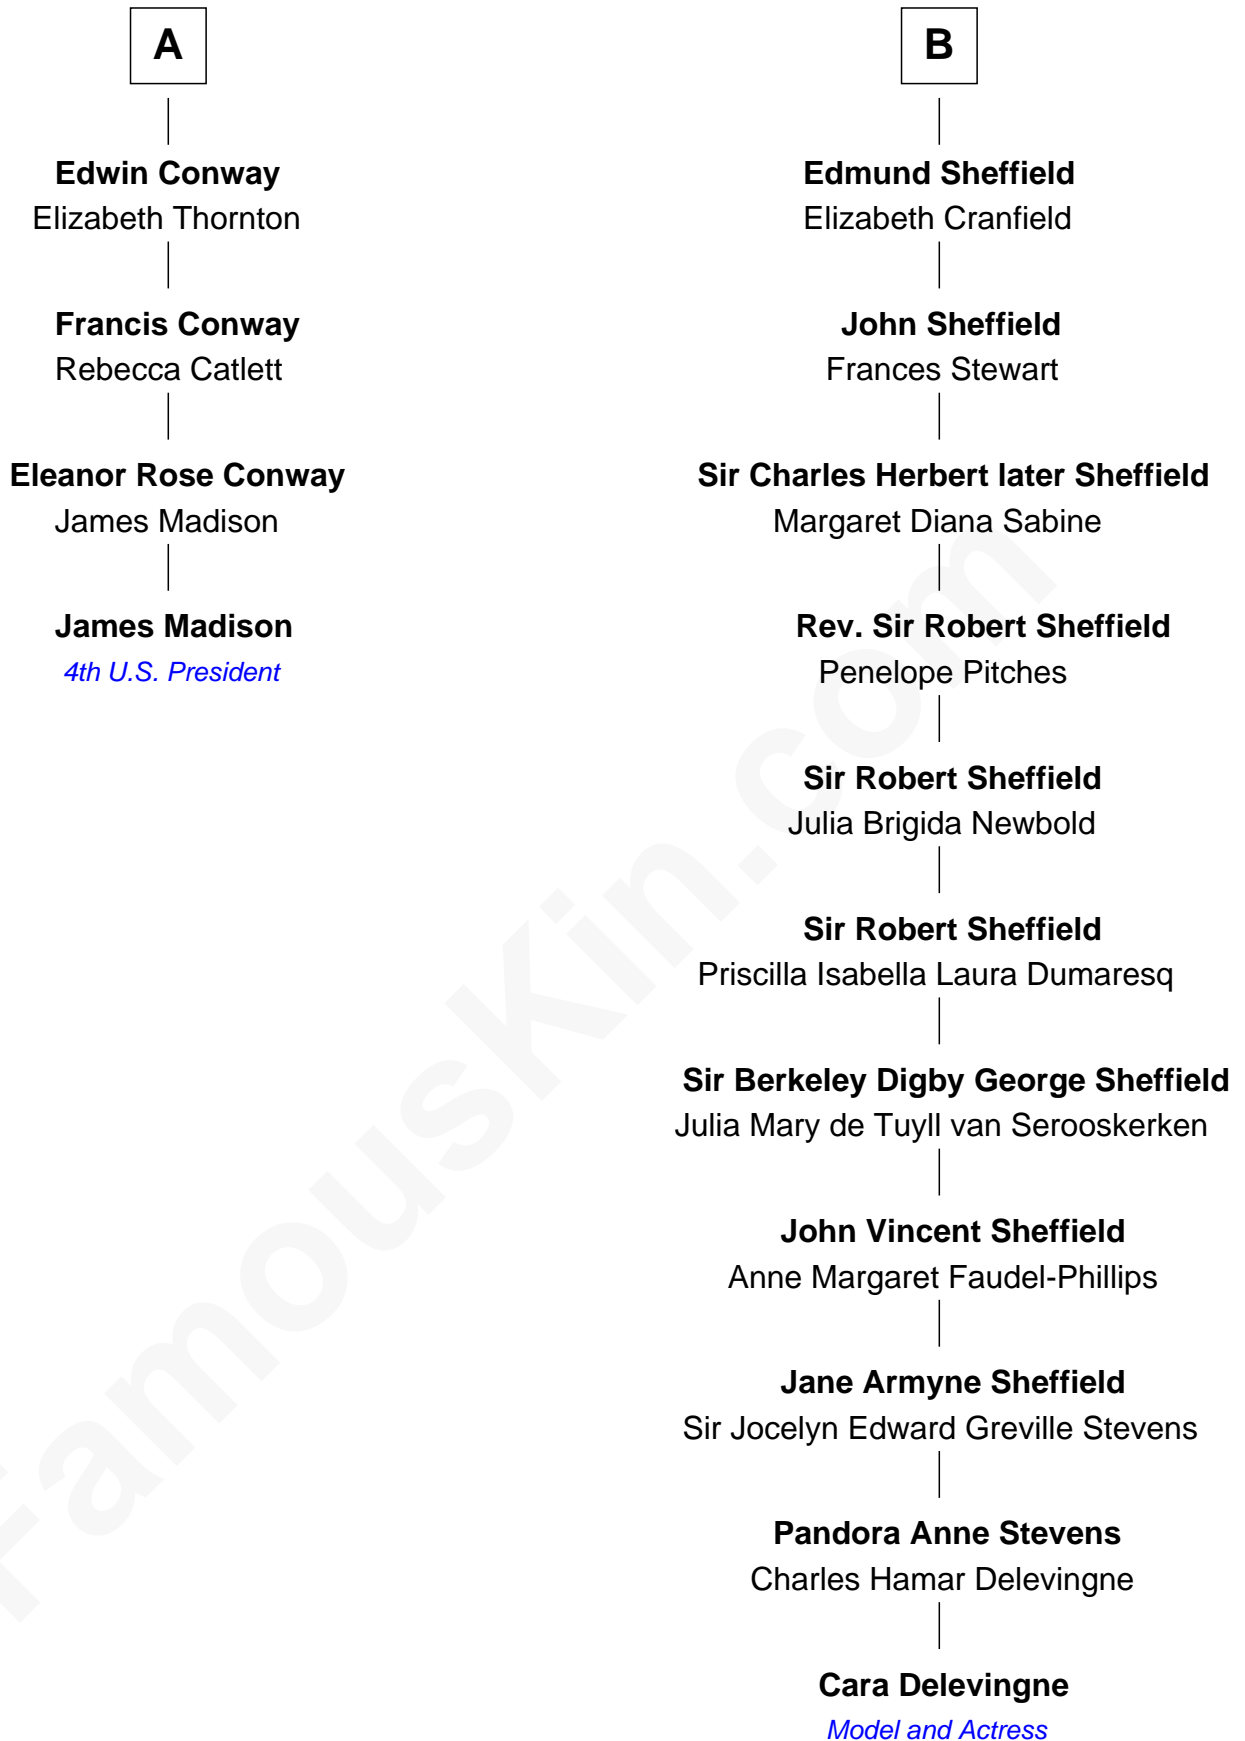

FamousKin.com Relationship Chart of

James Madison

4th U.S. President

10th cousin 7 times removed of

Cara Delevingne

Fashion Model and Movie Actress

Sir Thomas Stanley

Joan Goushill

Katherine Stanley

Sir John Savage

Dulcia Savage

Sir Henry Bold

Maud Bold

Thomas Gerard

Jennet Gerard

Richard Eltonhead

Eleanor Neville

George Stanley

Joan le Strange

Jane Stanley

Sir Robert Sheffield

Edmund Sheffield

Anne de Vere

Sir John Sheffield

Douglas Howard

Edmund Sheffield

Ursula Tyrwhitt

Sir John Sheffield

Grizel Anderson

B

Cara Delevingne photo by [Gage Skidmore](#) ([CC BY-SA 2.0](#))