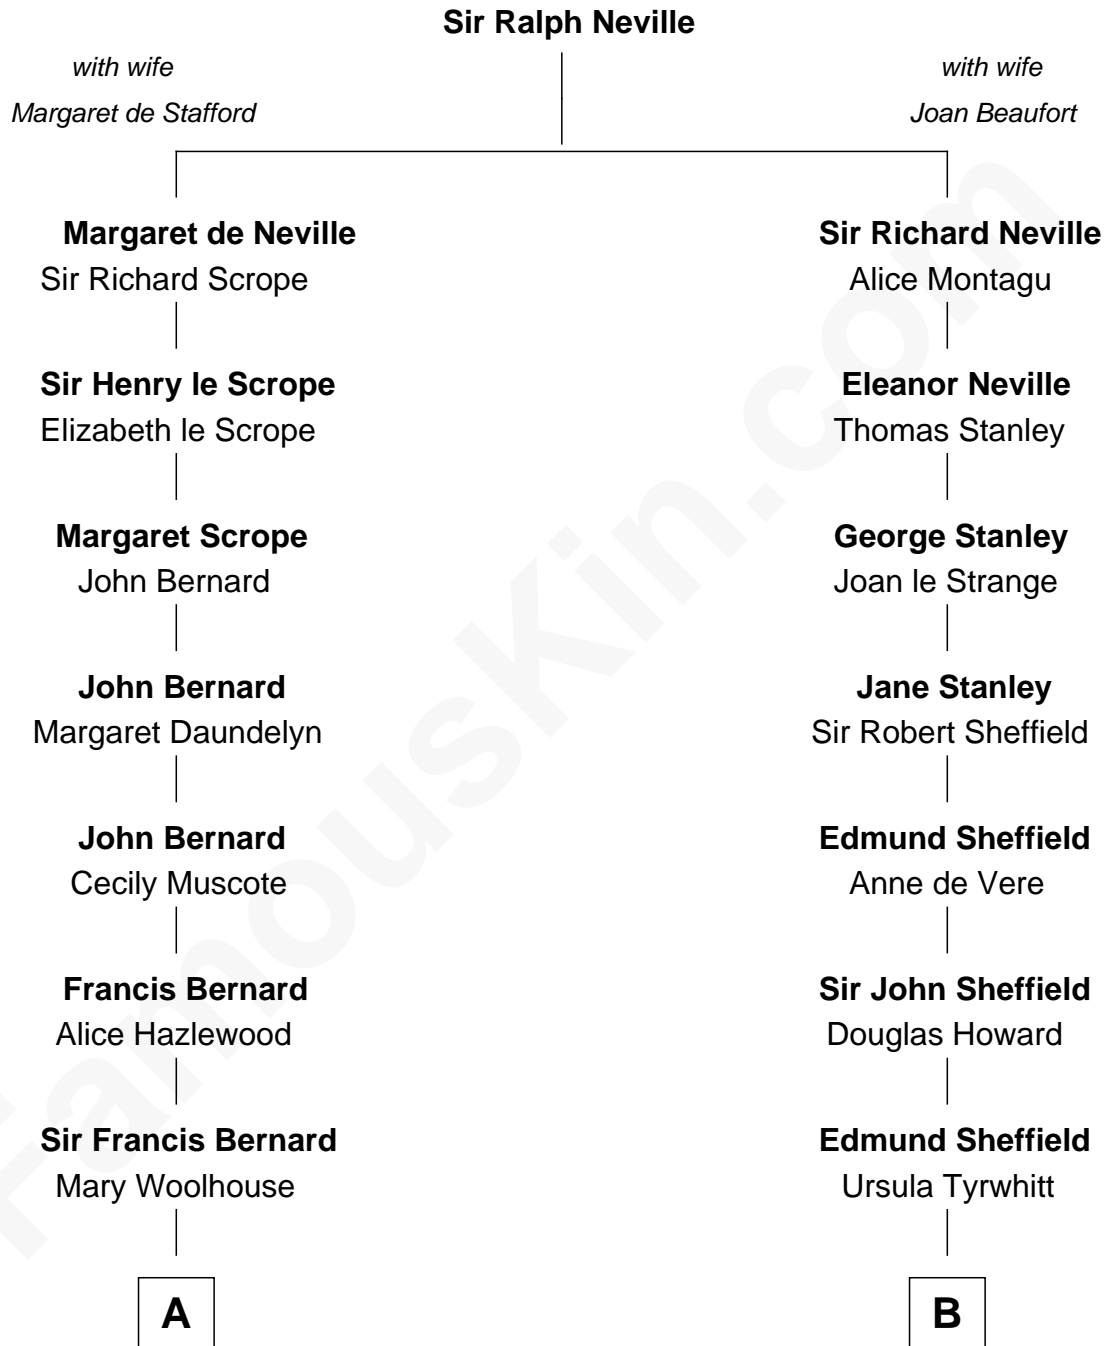

FamousKin.com Relationship Chart of

James Madison

4th U.S. President

11th cousin 7 times removed of

Cara Delevingne

Fashion Model and Movie Actress

C

Pandora Anne Stevens
Charles Hamar Delevingne

Cara Delevingne
Model and Actress

FamousKin.com