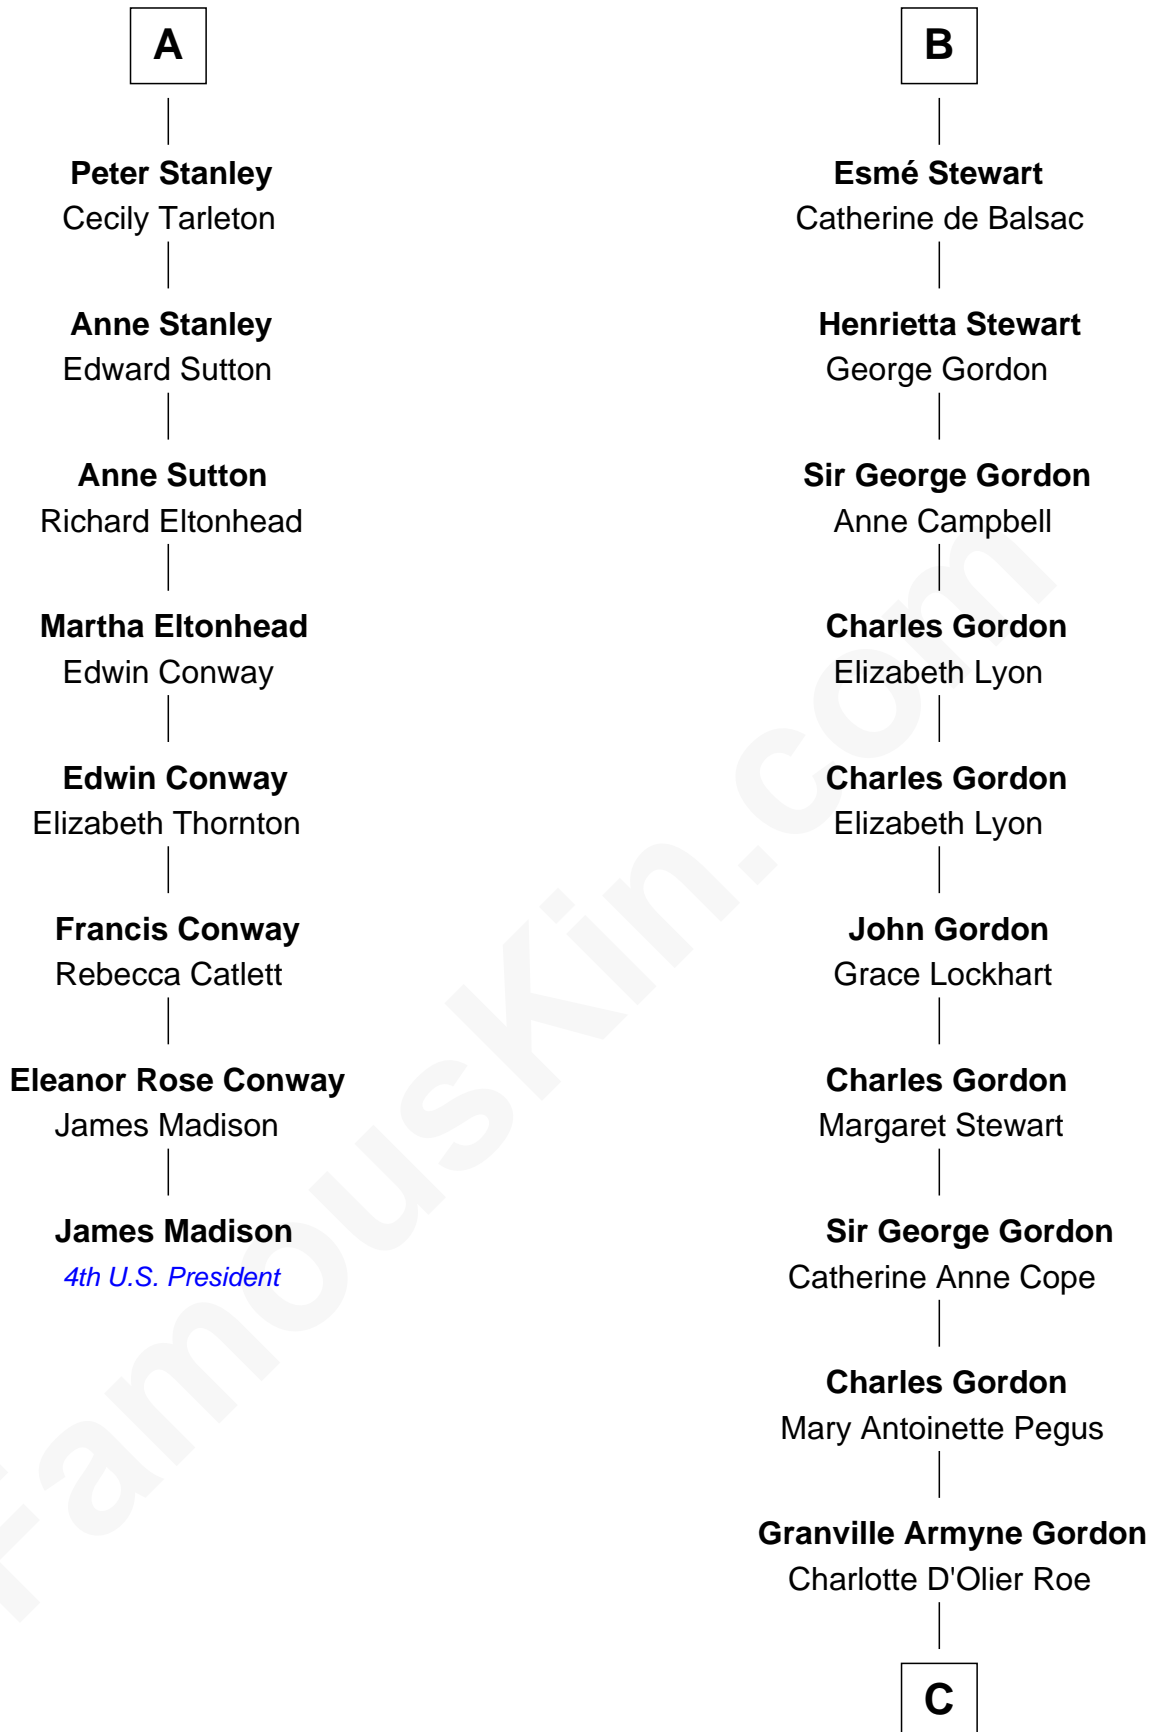

# FamousKin.com Relationship Chart of

**James Madison**

*4th U.S. President*

14th cousin 7 times removed of

**Cara Delevingne**

*Fashion Model and Movie Actress*

**Sir Robert de Holland**

Maude la Zouche

C

**Armyne Evelyne Gordon**

Sir Lionel Lawson Faudel-Phillips

**Anne Margaret Faudel-Phillips**

John Vincent Sheffield

**Jane Armyne Sheffield**

Sir Jocelyn Edward Greville Stevens

**Pandora Anne Stevens**

Charles Hamar Delevingne

**Cara Delevingne**

*Model and Actress*