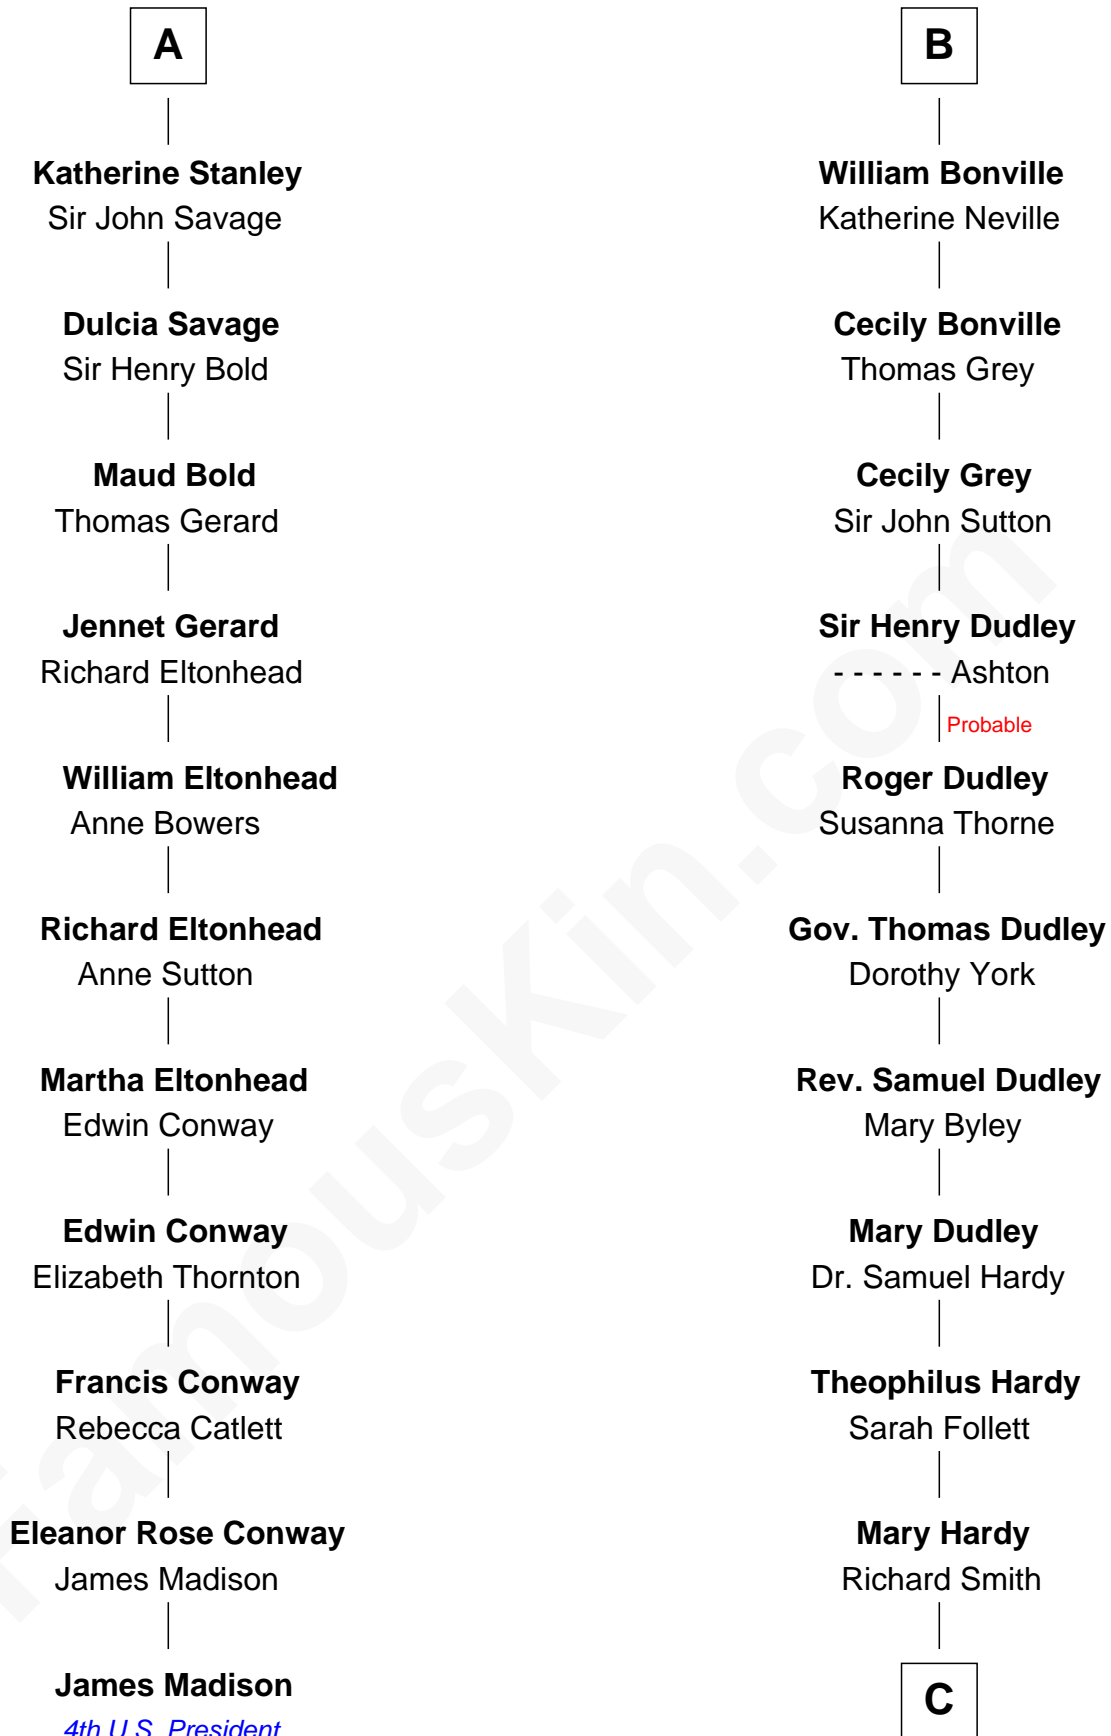

FamousKin.com Relationship Chart of

James Madison

4th U.S. President

17th cousin 4 times removed of

Dr. H. H. Holmes

Serial Killer aka "Devil in the White City"

Sir Humphrey de Bohun

Maud of Eu

Sir John de Verdun

Maud de Verdun

Sir John de Grey

Sir Roger de Grey

Elizabeth de Hastings

Sir Reynold de Grey

Eleanor le Strange

Sir Reynold Grey

Margaret de Ros

Margaret Grey

Sir William Bonville

William Bonville

Elizabeth Harington

B

C

Sarah Smith