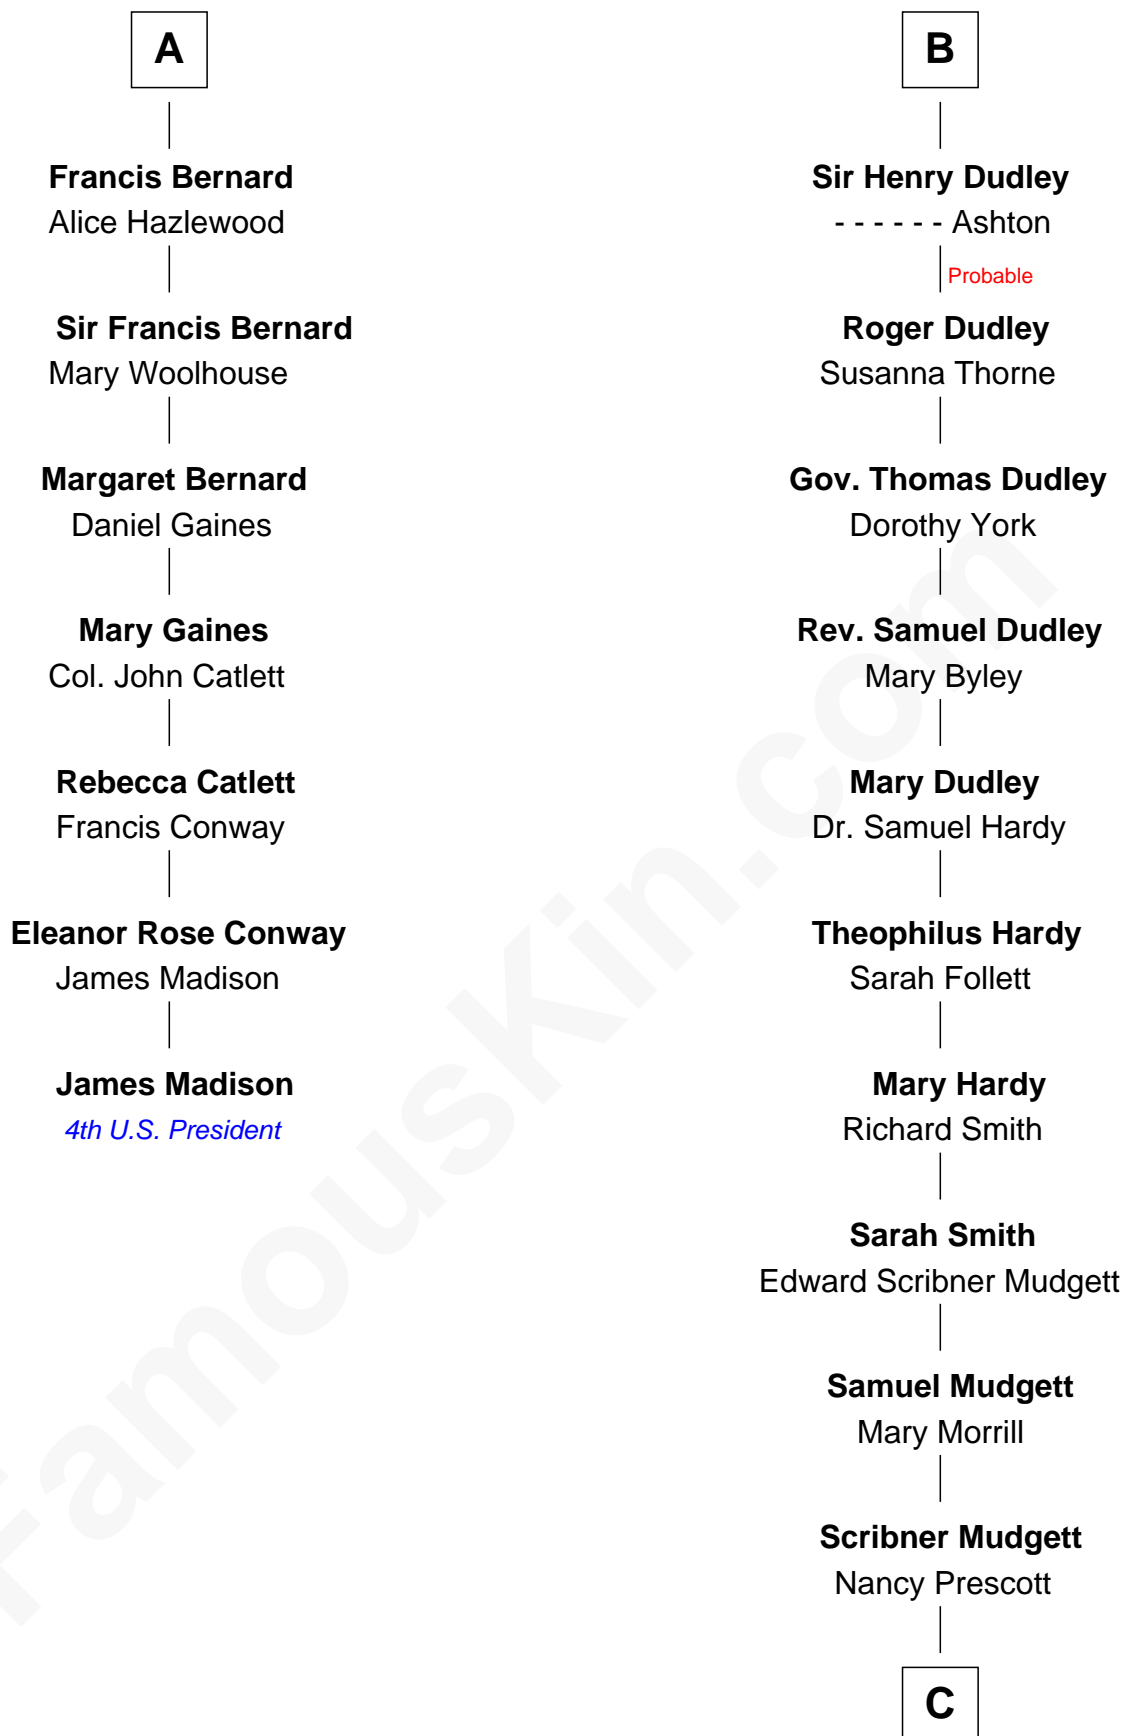

FamousKin.com Relationship Chart of

James Madison

4th U.S. President

13th cousin 5 times removed of

Dr. H. H. Holmes

Serial Killer aka "Devil in the White City"

Sir William de Ros
Margery de Badlesmere

C

Levi Horton Mudgett

Theodate Page Price

Dr. H. H. Holmes

Serial Killer Dr. H. H. Holmes

FamousKin.com