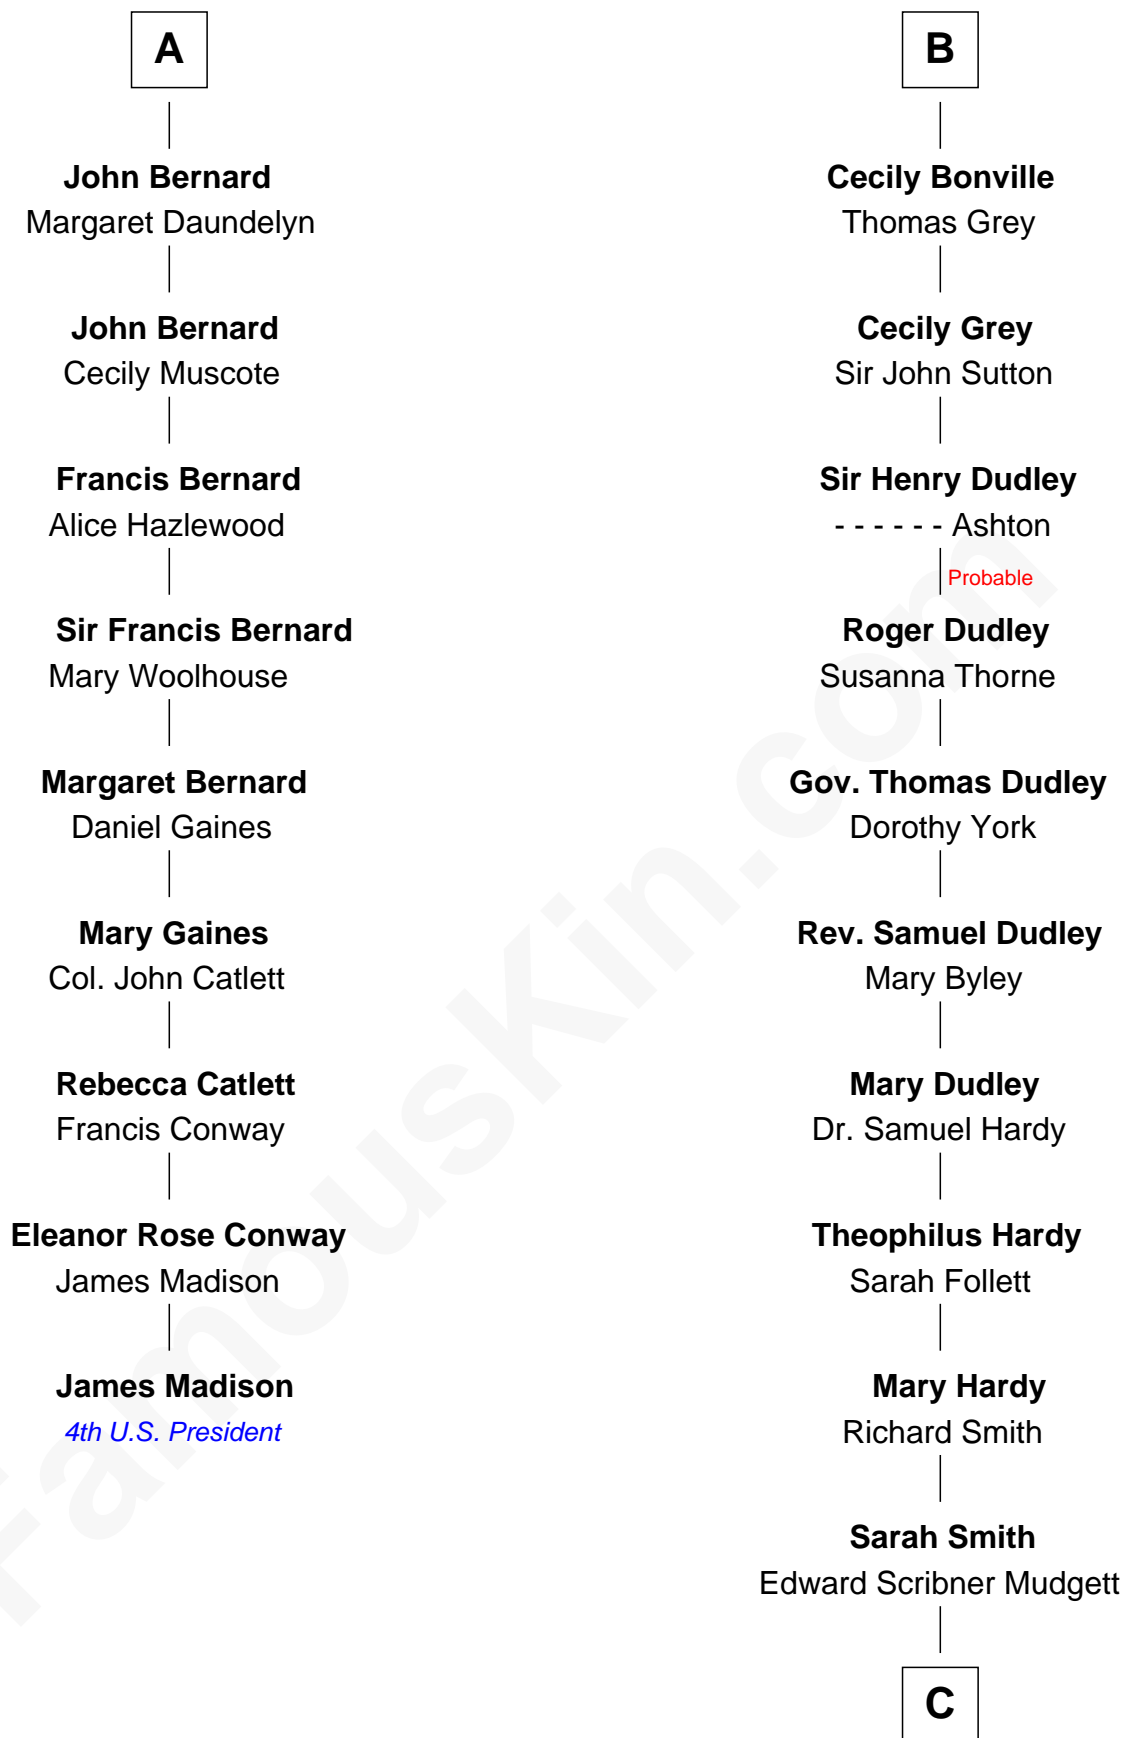

# FamousKin.com Relationship Chart of

**James Madison**

*4th U.S. President*

15th cousin 5 times removed of

**Dr. H. H. Holmes**

*Serial Killer aka "Devil in the White City"*

**Sir Robert de Ros**

Isabel de Aubeney

**C**

—  
**Samuel Mudgett**

Mary Morrill

—  
**Scribner Mudgett**

Nancy Prescott

—  
**Levi Horton Mudgett**

Theodate Page Price

—  
**Dr. H. H. Holmes**

*Serial Killer Dr. H. H. Holmes*

FamousKin.com