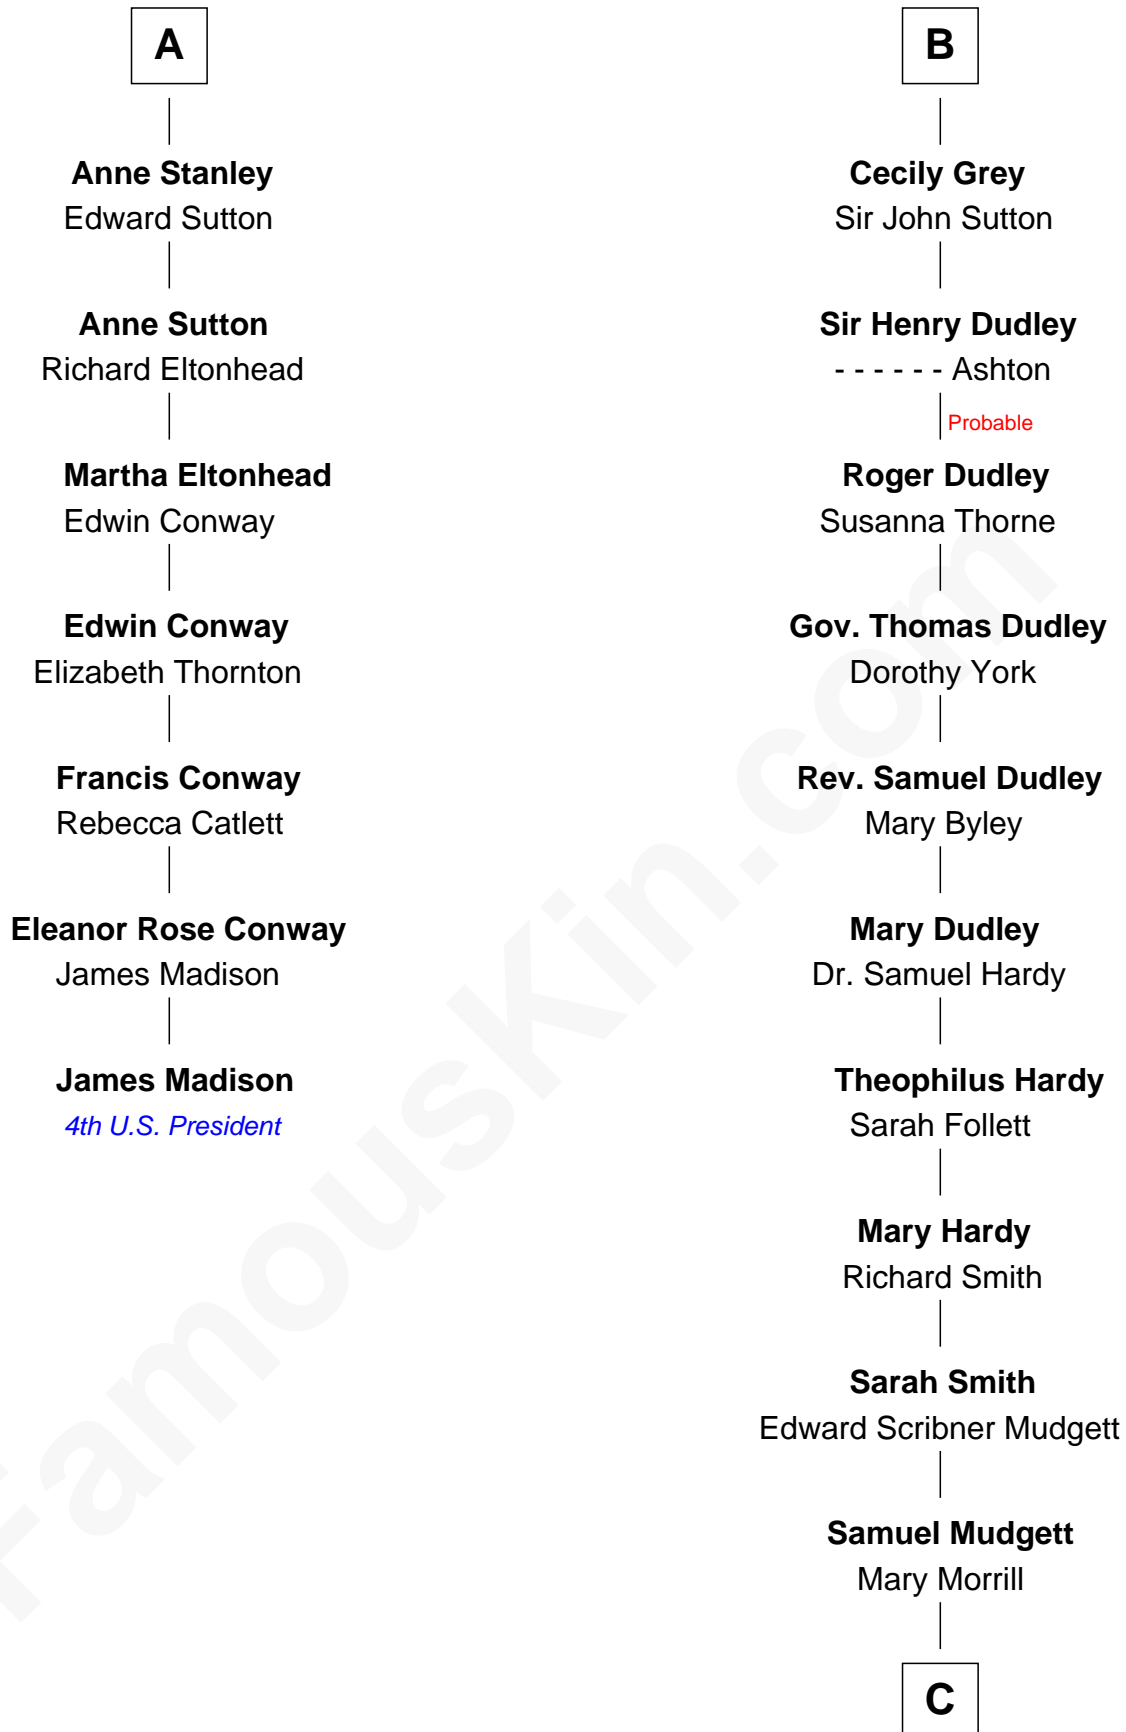

FamousKin.com Relationship Chart of

James Madison

4th U.S. President

13th cousin 6 times removed of

Dr. H. H. Holmes

Serial Killer aka "Devil in the White City"

Sir John de Harington

Joan - - - - -

Elizabeth de Multon

Sir John Harington

- - - - -

Sir Robert Harington

Isabel Loring

Sir William Harington

Margaret Hill

Elizabeth Harington

William Bonville

William Bonville

Katherine Neville

Cecily Bonville

Thomas Grey

B

C

—
Scribner Mudgett

Nancy Prescott

—
Levi Horton Mudgett

Theodate Page Price

—
Dr. H. H. Holmes

Serial Killer Dr. H. H. Holmes

FamousKin.com