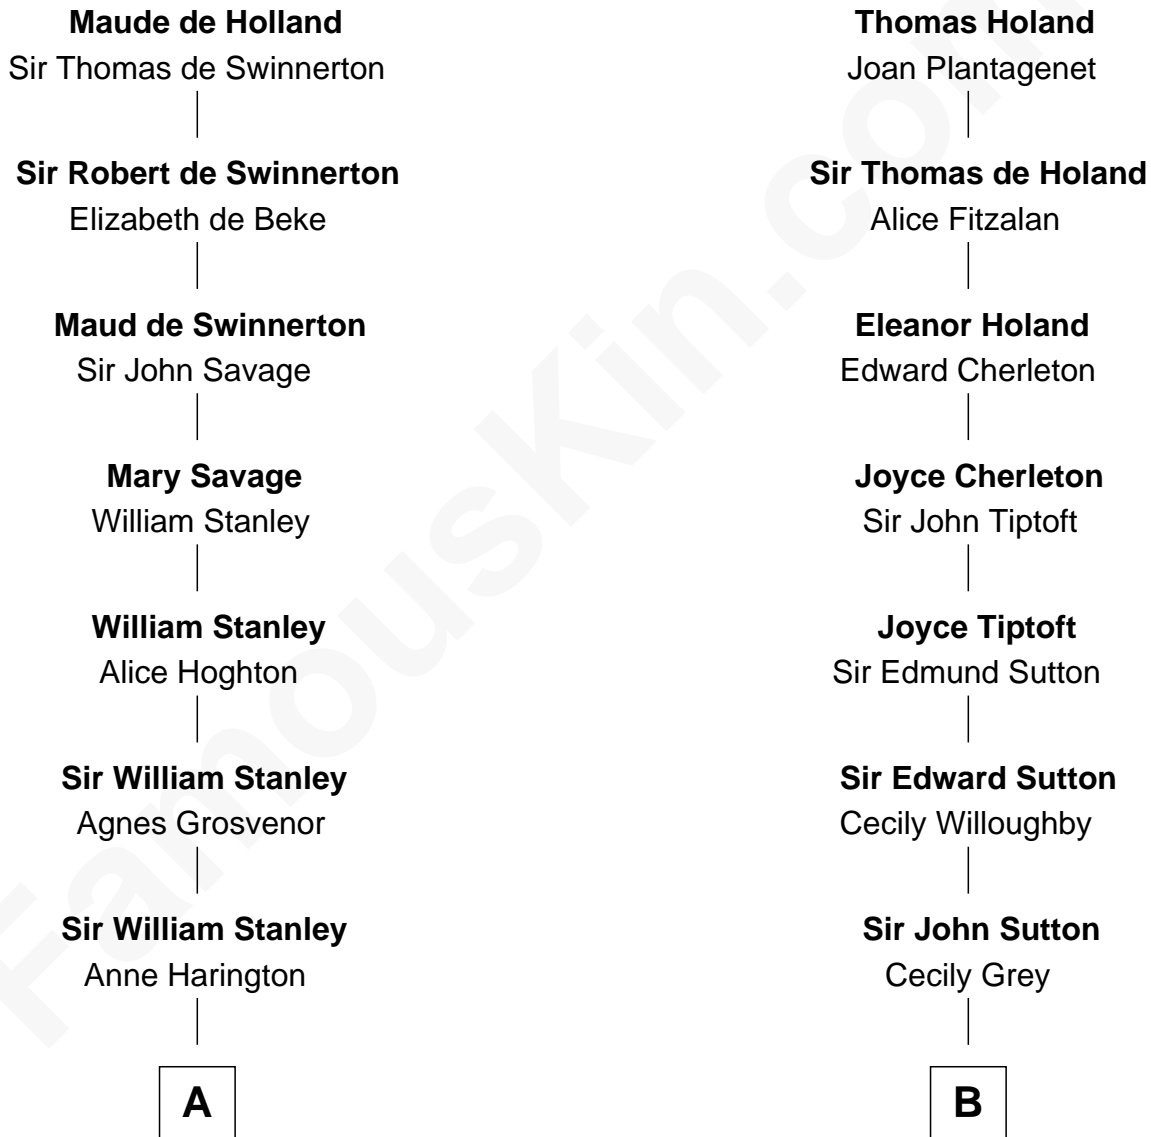

FamousKin.com Relationship Chart of

James Madison

4th U.S. President

14th cousin 4 times removed of

Dr. H. H. Holmes

Serial Killer aka "Devil in the White City"

Sir Robert de Holland

Maude la Zouche

C

Levi Horton Mudgett

Theodate Page Price

Dr. H. H. Holmes

Serial Killer Dr. H. H. Holmes

FamousKin.com