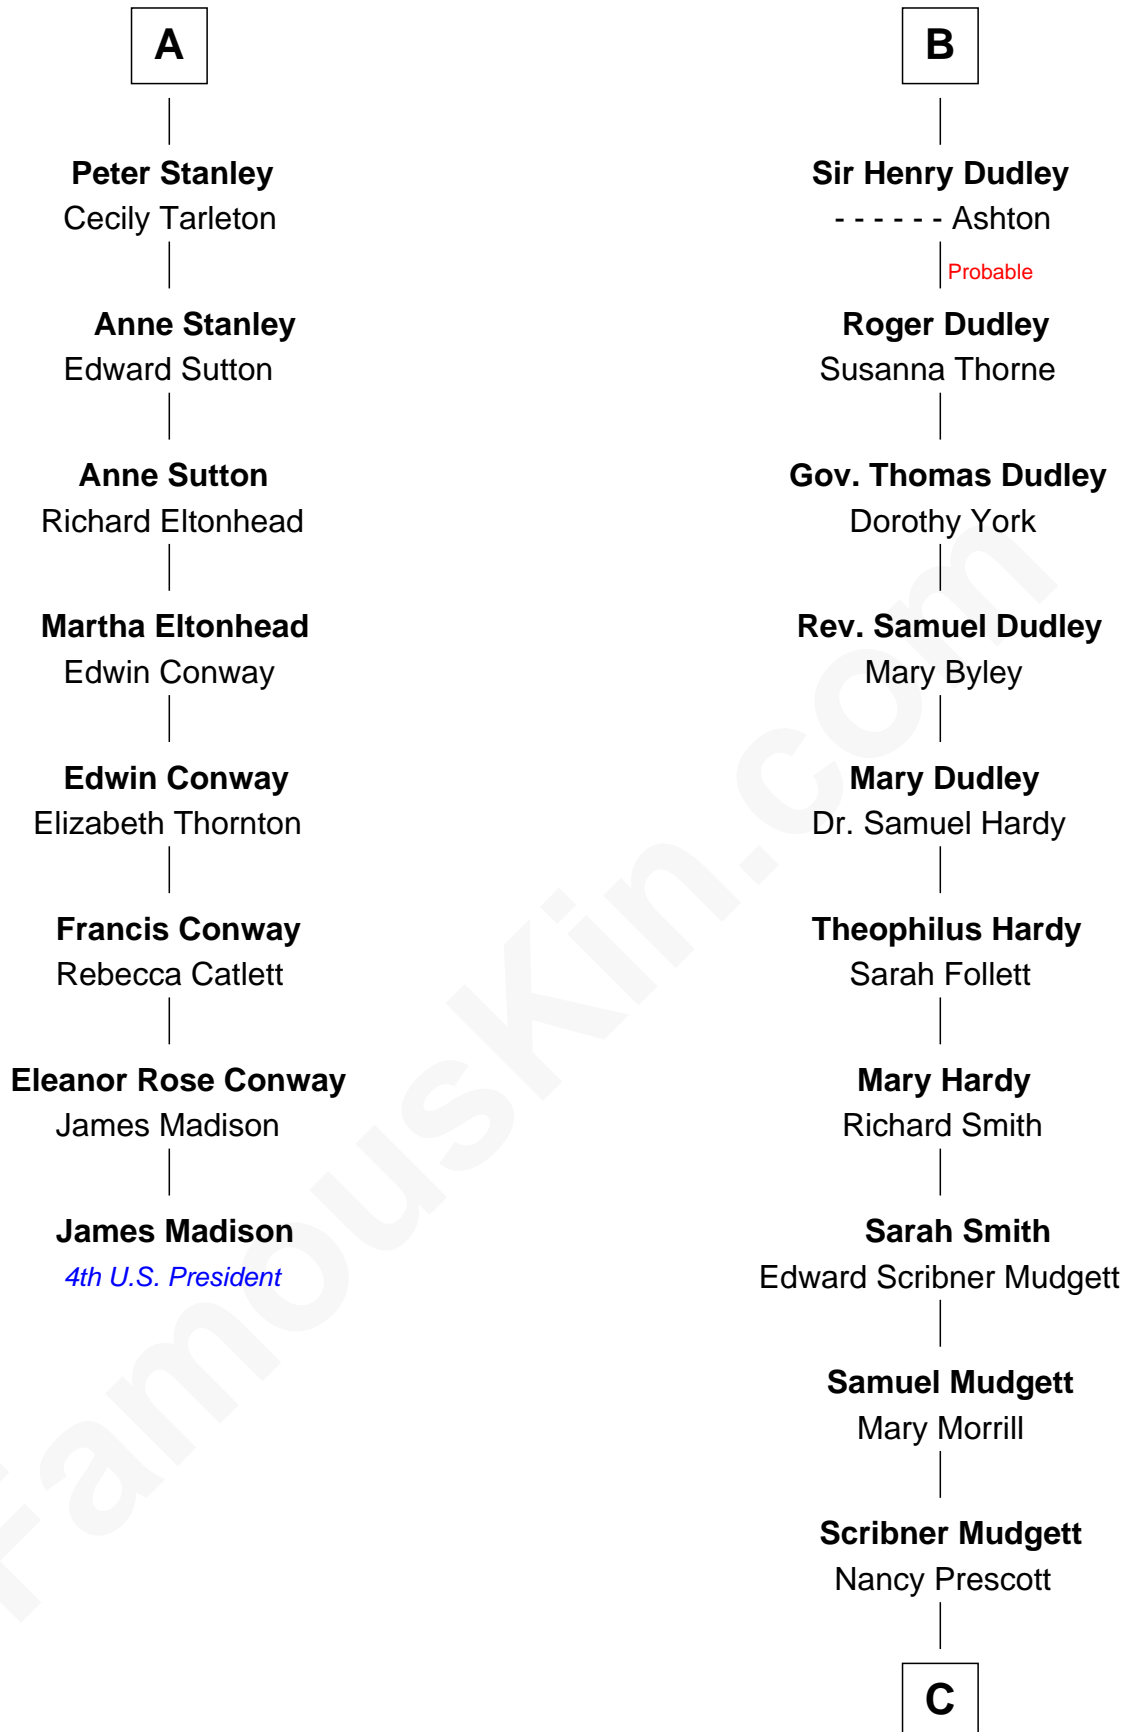

FamousKin.com Relationship Chart of

James Madison

4th U.S. President

14th cousin 4 times removed of

Dr. H. H. Holmes

Serial Killer aka "Devil in the White City"

Sir Robert de Holland

Maude la Zouche

C

Levi Horton Mudgett

Theodate Page Price

Dr. H. H. Holmes

Serial Killer Dr. H. H. Holmes

FamousKin.com